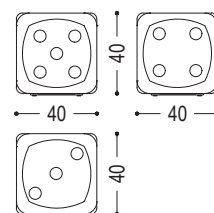

AVAILABLE FINISHES:

A7: cedar

A8: sandblasted cedar

A9: cedar contract finish, vulcano cedar

DADONE SMALL