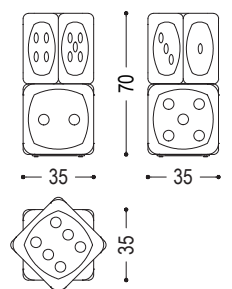

Stool made of a single block of scented cedar wood with clear references to the famous dice game. Available in small and large versions (two elements are superimposed one on top of the other).

CODE	SIZE	A7	A8	A9
DADONE BIG	W.35 x D.35 x H.70	■	■	■
DADONE SMALL	W.40 x D.40 x H.40	■	■	■

AVAILABLE FINISHES:

A7: cedar

A8: sandblasted cedar

A9: cedar contract finish, vulcano cedar

DADONE SMALL

DADONE BIG