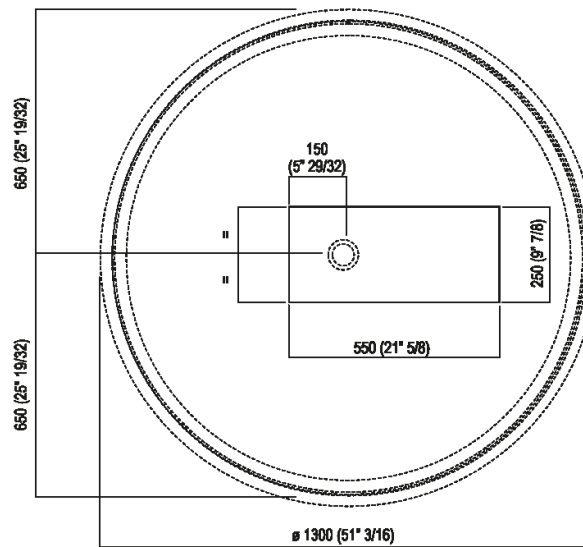

Materials

-  Concrete

Bathtub with round interior realised in Cementoskin® (coloured concrete paste) in different colors, with overflow integrated in the chromed waste trap .MET0722 included, without tap holes. For an easier installation of the bathtubs we recommend to use the template for the positioning of the waste trap AKITPZVAS.

Height:	58 cm	22" 53/64 inches
Diameter:	130 cm	51" 3/16 inches
Weight:	235 kg	518 lbs
Capacity:	465 l	123 gal
Packaging:	143 x 143 x 68 cm	65" 3/8 x 65" 3/8 x 28" 3/8 inches
Total weight:	300 kg	661 lbs

Main dimensions

Dimensions for recess

Dimensions for wall mounted taps

Quote per piantane da terra