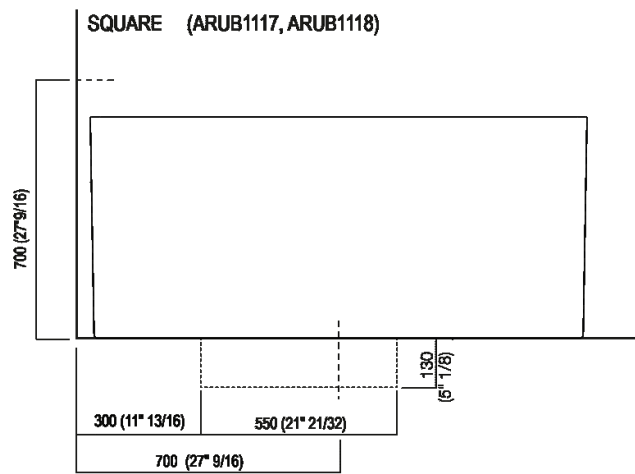

Materials

-  Concrete

Bathtub with round interior realised in Cementoskin® (coloured concrete paste) in different colors, with overflow integrated in the chromed waste trap .MET0722 included, without tap holes. For an easier installation of the bathtubs we recommend to use the template for the positioning of the waste trap AKITPZVAS.

Height:	58 cm	22" 53/64 inches
Diameter:	130 cm	51" 3/16 inches
Weight:	235 kg	518 lbs
Capacity:	465 l	123 gal
Packaging:	143 x 143 x 68 cm	65" 3/8 x 65" 3/8 x 28" 3/8 inches
Total weight:	300 kg	661 lbs

Main dimensions

Dimensions for recess

Dimensions for wall mounted taps

Quote per piantane da terra