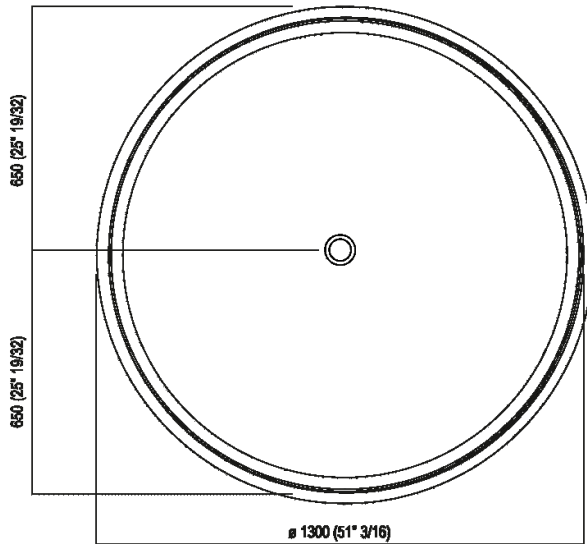

Materials

-  Concrete

Bathtub with round interior realised in Cementoskin® (coloured concrete paste) in different colors, with overflow integrated in the chromed waste trap .MET0722 included, without tap holes. For an easier installation of the bathtubs we recommend to use the template for the positioning of the waste trap AKITPZVAS.

Height:	58 cm	22" 53/64 inches
Diameter:	130 cm	51" 3/16 inches
Weight:	235 kg	518 lbs
Capacity:	465 l	123 gal
Packaging:	143 x 143 x 68 cm	65" 3/8 x 65" 3/8 x 28" 3/8 inches
Total weight:	300 kg	661 lbs

Main dimensions

Dimensions for recess

Dimensions for wall mounted taps

Quote per piantane da terra