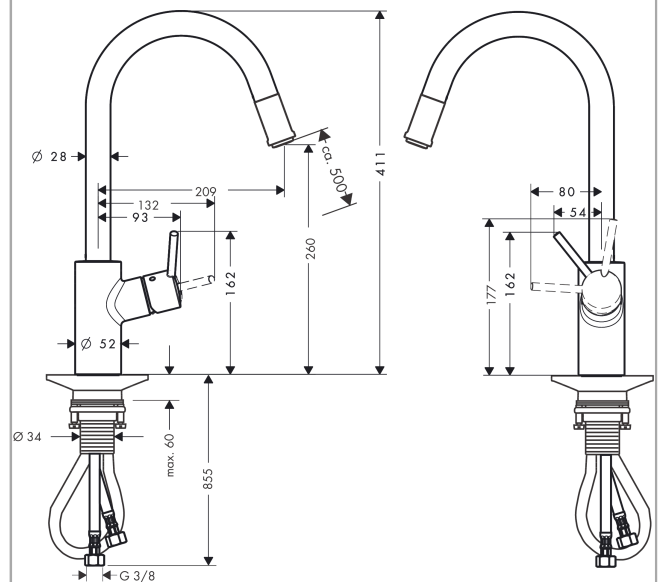

#### product features

- ComfortZone 260
- swivel range 150°
- installation in front of the window, can be laid flat, base height 70 mm
- normal spray
- MagFit magnetic shower support
- quick connect hose
- connection dimension: DN15
- maximum flow rate at 3 bar: 11 l/min
- ceramic cartridge
- connection type: G 3/8 connections
- temperature limitation adjustable
- integrated non-return valve
- suitable for continuous flow water heaters

### Scale drawing

**Talis M52**

**Single lever kitchen mixer 260, installation in front of a window, pull-out spout, 1jet**

Surfaces: **Chrome** Article Number: **14872000**

**Flowchart**

**Talis M52**

**Single lever kitchen mixer 260, installation in front of a window, pull-out spout, 1jet**

Surfaces: **Chrome** Article Number: **14872000**

**Exploded Drawing**

Year of production: >11/09

**Talis M52****Single lever kitchen mixer 260, installation in front of a window, pull-out spout, 1jet**Surfaces: **Chrome** Article Number: **14872000****Spare part list**

Year of production: &gt;11/09

Pos.	Description	Article Number	Price	PU
1	handle	95560000	-	1
2	screw cover	96338000	-	1
3	flange	96468000	-	1
4	nut	97209000	-	1
5	O-Ring 32x2	98193000	-	1
6	cartridge, assy	92730000	-	1
7	locking screw for handle	95140000	-	1
8	seal	95008000	-	1
9	spout cpl.	95562000	-	1
10	insert for spout	92161000	-	1
11	nut	92755000	-	1
12	filter	97735000	-	1
13	handspray	96919000	-	1
14	set of non return valves DW 15	94074000	-	1
15	aerator M24x1 (15 l/min)	13913000	-	1
16	set of lever collars	98365000	-	1
17	O-ring 41x2	98212000	-	1
18	support	97523000	-	1
19	fixing set (Ø 34)	95049000	-	1
20	lever collar	97548000	-	1
21	weight	92500000	-	1
22	hose 1,50 m	95507000	-	1
23	connection hose 600 mm M10x1	95561000	-	1
24	O-ring 8x1,75	97827000	-	1
25	connection hose 900 mm M8x0,75 G3/8	96316000	-	1
26	O-ring 7x1,5	98422000	-	1
27	sealing set	95581000	-	1