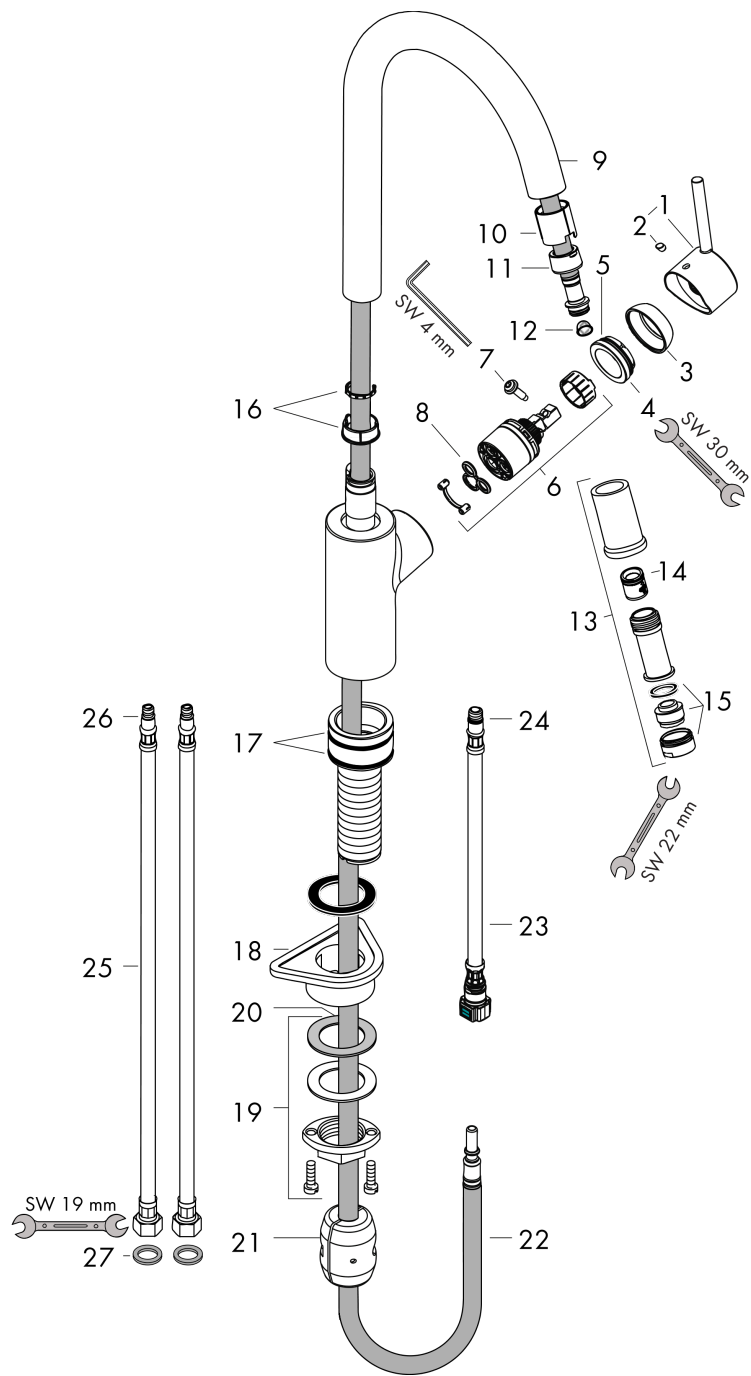

#### product features

- ComfortZone 260
- swivel range 150°
- installation in front of the window, can be laid flat, base height 70 mm
- normal spray
- MagFit magnetic shower support
- quick connect hose
- connection dimension: DN15
- maximum flow rate at 3 bar: 11 l/min
- ceramic cartridge
- connection type: G 3/8 connections
- temperature limitation adjustable
- integrated non-return valve
- suitable for continuous flow water heaters

### Scale drawing

**Talis M52**

**Single lever kitchen mixer 260, installation in front of a window, pull-out spout, 1jet**

Surfaces: **Chrome** Article Number: **14872000**

**Flowchart**

**Talis M52**

**Single lever kitchen mixer 260, installation in front of a window, pull-out spout, 1jet**

Surfaces: **Chrome** Article Number: **14872000**

**Exploded Drawing**

Year of production: >11/09

**Talis M52****Single lever kitchen mixer 260, installation in front of a window, pull-out spout, 1jet**Surfaces: **Chrome** Article Number: **14872000****Spare part list**

Year of production: &gt;11/09

Pos.	Description	Article Number	Price	PU
1	handle	95560000	-	1
2	screw cover	96338000	-	1
3	flange	96468000	-	1
4	nut	97209000	-	1
5	O-Ring 32x2	98193000	-	1
6	cartridge, assy	92730000	-	1
7	locking screw for handle	95140000	-	1
8	seal	95008000	-	1
9	spout cpl.	95562000	-	1
10	insert for spout	92161000	-	1
11	nut	92755000	-	1
12	filter	97735000	-	1
13	handspray	96919000	-	1
14	set of non return valves DW 15	94074000	-	1
15	aerator M24x1 (15 l/min)	13913000	-	1
16	set of lever collars	98365000	-	1
17	O-ring 41x2	98212000	-	1
18	support	97523000	-	1
19	fixing set (Ø 34)	95049000	-	1
20	lever collar	97548000	-	1
21	weight	92500000	-	1
22	hose 1,50 m	95507000	-	1
23	connection hose 600 mm M10x1	95561000	-	1
24	O-ring 8x1,75	97827000	-	1
25	connection hose 900 mm M8x0,75 G3/8	96316000	-	1
26	O-ring 7x1,5	98422000	-	1
27	sealing set	95581000	-	1