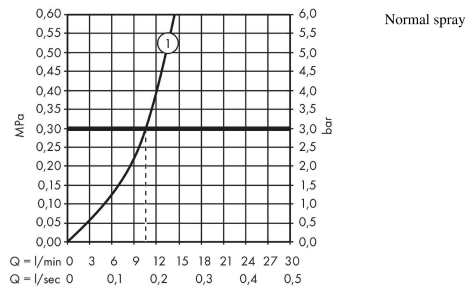

### Scale drawing

**Talis M52**

**Single lever kitchen mixer 260, installation in front of a window, pull-out spout, 1jet**

Surfaces: **Chrome** Article Number: **14872000**

**Flowchart**

**Talis M52**

**Single lever kitchen mixer 260, installation in front of a window, pull-out spout, 1jet**