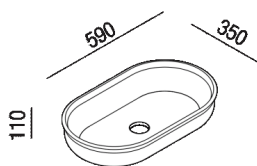

Rectangular over countertop washbasin
 ACER0384ZZ

Benedini Associati, 2021

Finishes

White

Materials

Solid Surface

Rectangular countertop washbasin in white Solid surface made with thermoforming, without tap hole and free drain. The basin includes the waste fitting with plug in a matching finish.

Height:	11 cm	4 1/4 inches
Width:	56 cm	22 3/4 inches
Diameter:		15 23/64 inches
Weight:	3.5 kg	8 lbs
Depth:	35 cm	13 25/32 inches
Packaging:	60 x 40 x 15 cm	23 5/8 x 15 3/4 x 5 7/8 inches
Total weight:	8.5 kg	19 lbs

Note: The Undici washbasins are also available under the counter integrated into the Evo 21 Solid surface top with a thickness of 12 mm.