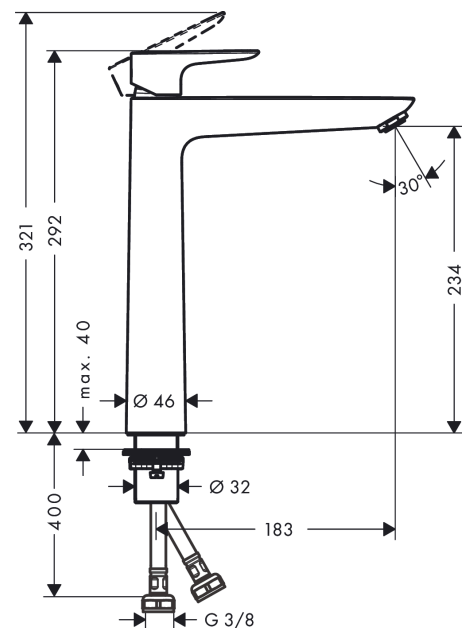

Talis E
Single lever basin mixer 240 without waste set
 Surfaces: **Chrome** Article Number: **71717000**

Description

product features

- ComfortZone 240
- projection 183 mm
- spray type: normal spray
- maximum flow rate at 3 bar: 5 l/min
- ceramic cartridge
- temperature limitation adjustable
- suitable for continuous flow water heaters
- connection type: G 3/8 connections
- connection dimension: DN15

Technology

Design awards

Product image

Scale drawing

Flowchart

Talis E
Single lever basin mixer 240 without waste set
 Surfaces: **Chrome** Article Number: **71717000**

Exploded Drawing

Year of production: >10/15

Talis E
Single lever basin mixer 240 without waste set
 Surfaces: **Chrome** Article Number: **71717000**

Spare part list

Year of production: >10/15

Pos.	Description	Article Number	Price	PU
1	handle	92687000	-	1
2	screw cover	95704000	-	1
3	flange	92625000	-	1
4	nut	92689000	-	1
5	O-ring 25x1,5	98146000	-	1
6	O-ring 27x1,5	92527000	-	1
7	cartridge, assy	97685000	-	1
8	seal	98865000	-	1
9	adapter for cartridge	92628000	-	1
10	adapter for cartridge	98866000	-	1
11	O-ring 23x2	98398000	-	1
12	aerator M24x1 (5 l/min)	13185000	-	1
13	flat seal	98749000	-	1
14	fixing set (Ø 32)	13961000	-	1
15	lever collar	97548000	-	1
16	connection hose 600 mm M8x0,75 G3/8	96556000	-	1
17	O-ring 7x1,5	98422000	-	1
18	sealing set	95581000	-	1
a	fixation extension 35 mm	13898000	-	1