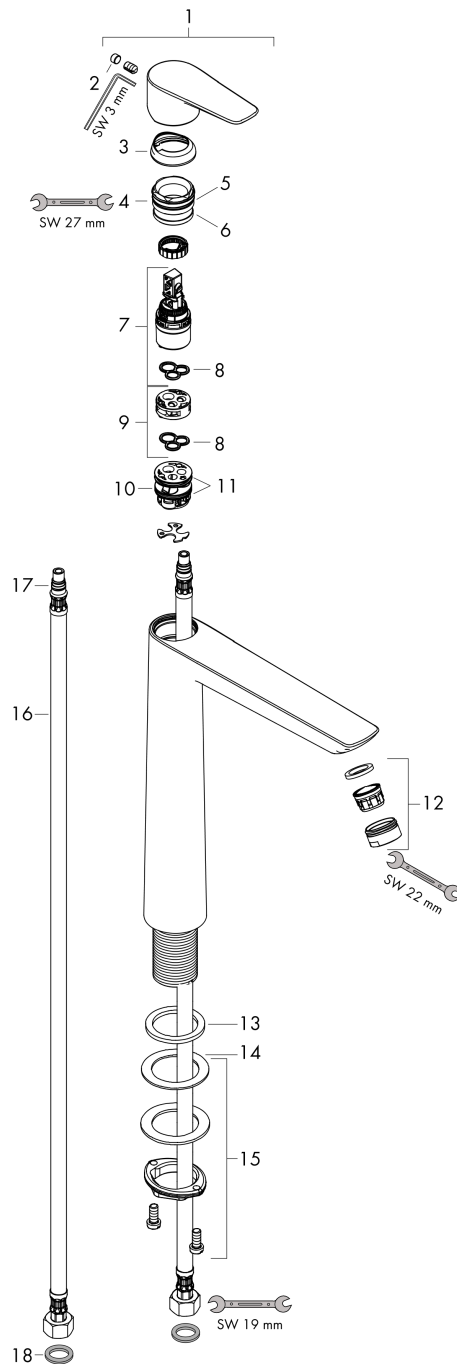

Talis E
Single lever basin mixer 240 without waste set
 Surfaces: **Chrome** Article Number: **71717000**

Description

product features

- ComfortZone 240
- projection 183 mm
- spray type: normal spray
- maximum flow rate at 3 bar: 5 l/min
- ceramic cartridge
- temperature limitation adjustable
- suitable for continuous flow water heaters
- connection type: G 3/8 connections
- connection dimension: DN15

Technology

Design awards

Product image

Scale drawing

Flowchart

Talis E
Single lever basin mixer 240 without waste set
 Surfaces: **Chrome** Article Number: **71717000**

Exploded Drawing

Year of production: >10/15

Talis E
Single lever basin mixer 240 without waste set
 Surfaces: **Chrome** Article Number: **71717000**

Spare part list

Year of production: >10/15

Pos.	Description	Article Number	Price	PU
1	handle	92687000	-	1
2	screw cover	95704000	-	1
3	flange	92625000	-	1
4	nut	92689000	-	1
5	O-ring 25x1,5	98146000	-	1
6	O-ring 27x1,5	92527000	-	1
7	cartridge, assy	97685000	-	1
8	seal	98865000	-	1
9	adapter for cartridge	92628000	-	1
10	adapter for cartridge	98866000	-	1
11	O-ring 23x2	98398000	-	1
12	aerator M24x1 (5 l/min)	13185000	-	1
13	flat seal	98749000	-	1
14	fixing set (Ø 32)	13961000	-	1
15	lever collar	97548000	-	1
16	connection hose 600 mm M8x0,75 G3/8	96556000	-	1
17	O-ring 7x1,5	98422000	-	1
18	sealing set	95581000	-	1
a	fixation extension 35 mm	13898000	-	1