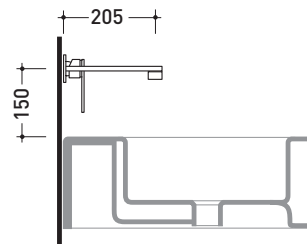

One

→ FLAMINIA.

design **LUDOVICA+ROBERTO PALOMBA** and **SERGIO MORI** 2003

113058

Wall-mounted single-lever basin mixer with metal plate
(stop&go drain included)

Complements: Line accessories: TWO
Line accessories: HOOP

Package dim. 39 x 17 x 8 cm | Weight 3 kg | Pz. Pallet n° -

vista frontale / frontal view

vista laterale / lateral view

vista zenitale / zenital view

sizes in mm

BRASS: glossy finish

chrome

<http://www.ceramicaflaminia.it/en/products/307-one>