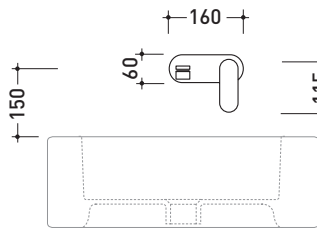

One

→ FLAMINIA.

design **LUDOVICA+ROBERTO PALOMBA** and **SERGIO MORI** 2003

113058

Wall-mounted single-lever basin mixer with metal plate
(stop&go drain included)

Complements: Line accessories: TWO
Line accessories: HOOP

Package dim. 39 x 17 x 8 cm | Weight 3 kg | Pz. Pallet n° -

vista frontale / frontal view

vista laterale / lateral view

vista zenitale / zenital view

sizes in mm

BRASS: glossy finish

chrome

<http://www.ceramicaflaminia.it/en/products/307-one>