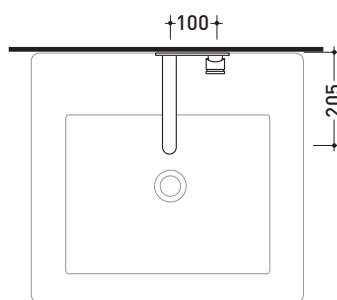

One

→ FLAMINIA.

design **LUDOVICA+ROBERTO PALOMBA** and **SERGIO MORI** 2003

113058

Wall-mounted single-lever basin mixer with metal plate
(stop&go drain included)

Complements: Line accessories: TWO
Line accessories: HOOP

Package dim. 39 x 17 x 8 cm | Weight 3 kg | Pz. Pallet n° -

vista frontale / frontal view

vista laterale / lateral view

vista zenitale / zenital view

sizes in mm

BRASS: glossy finish

chrome

<http://www.ceramicaflaminia.it/en/products/307-one>