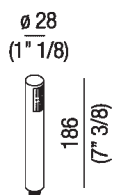

Cylindrical limescale resistant handheld shower in brass with non return valve
 .MET0169R_

Cylindrical limescale resistant handheld shower in brass with non return valve.
 Coupling 1/2" G

Height:	18.6 cm	7" 3/8 inches
---------	---------	---------------

Diameter:	2.8 cm	1" 1/8 inches
-----------	--------	---------------

Finishes

-  Chrome
-  Brushed chrome
-  Matt white
-  Mat black
-  Natural brushed brass
-  Brushed burnished

Materials

-  Brass