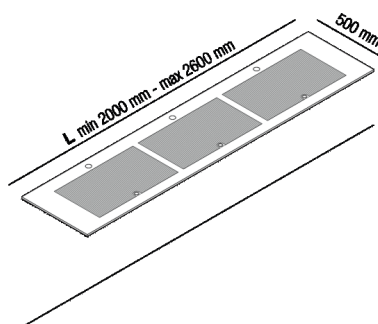

Self-bearing countertop, with 3 recesses,
 provided with under-top brackets
 AELLN0_3

Benedini Associati, Diego Cisi, Andrés Jost,
 2015

Self-bearing washbasin countertop
 characterised by light touch and high
 configurability, with recesses.

Finiture

-  White Carrara
-  Grey Carnico
-  Black Marquina
-  White
-  Green Alpi
-  Dark Emperador

Materiali

-  Marble
-  Corian®

The self-bearing countertop is supported by brackets fixed to the wall. The front edge is chamfered, while the short sides can be chamfered or straight for positioning in a corner or niche. The countertop is made of Corian® white marble (Glacier White) or Carrara white marble, Carnic gray, Marquina black, Alpi green or dark Emperador. The recesses are freely positioned along the whole length of the top complying with the distances from the edges and those between the recesses and they are complete with grill. The basin is not fitted with drain. Designed for waste .MET0569 with concealed waste trap .PLA0456. A wooden "X" non bearing additional side structure is available.

Note: Upon request, and after technical evaluation, other Corian® colours and types of marble are possible. It is available with a minimum length of 80 cm (31" 1/4) and a maximum length of 260 cm (102" 23/64).