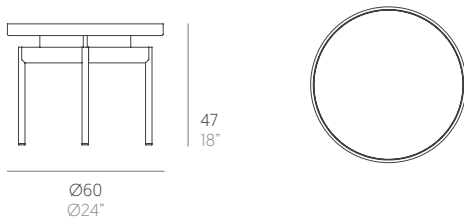

### Mesa baja circular Ø60. Round coffee table Ø60

---

---

#### Medidas. Sizes

---