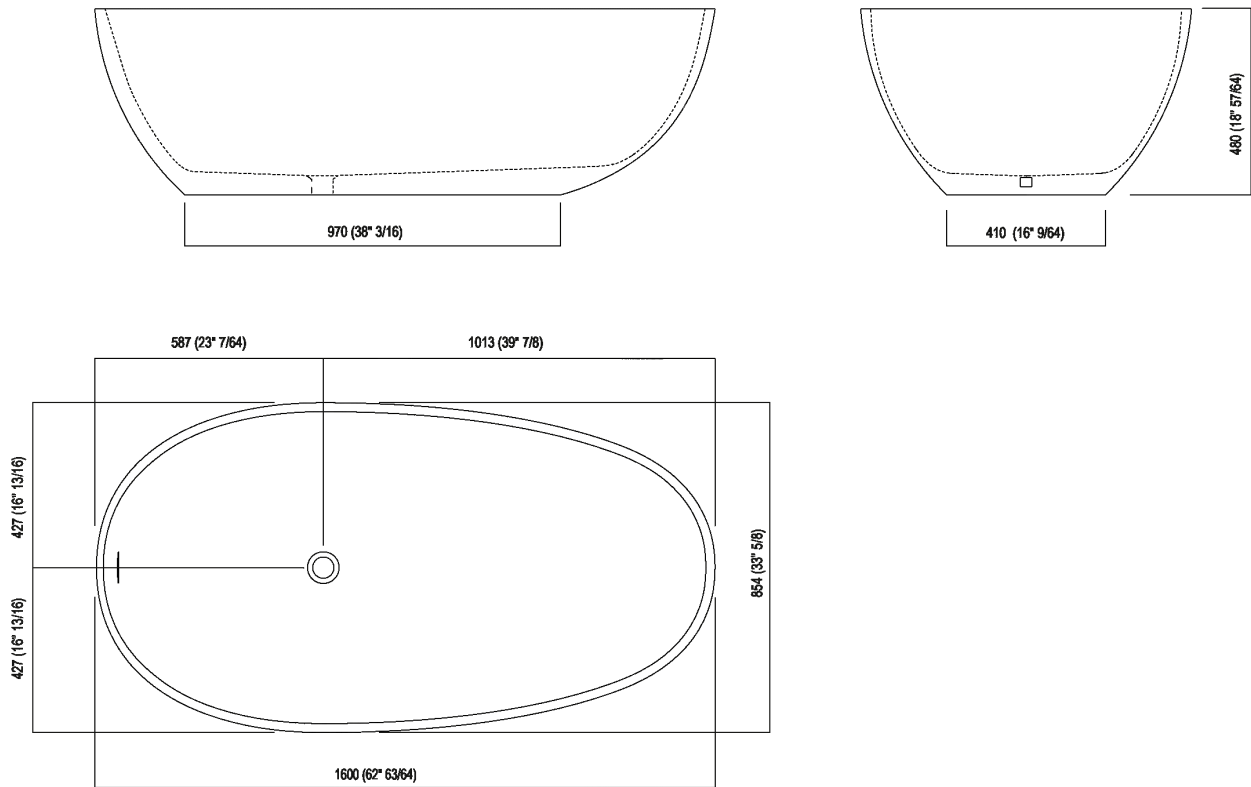

Spoon M
 AVAS1093_

Benedini Associati, 2019

White or two-tone Cristalplant® biobased
 free-standing bathtub.

Finishes

-  White
-  White/dark grey
-  White/light grey

Materials

-  Cristalplant® biobased

Oval bathtub made from white Cristalplant® biobased or two colourd (exterior in dark grey RAL7021 or light grey RAL7044); with overflow, without tap holes. Taps can be wall or floor mounted. The bathtub must be fitted with waste trap .MET0477 or .MET0477C (.MET0434 or .MET0477C for display tubs). The two-coloured model can be made in colours chosen by the client with a surcharge of 15% on the price of the two-coloured finish. For an easier installation of the bathtubs we recommend to use the template for the positioning of the waste trap AKITPZVAS.

Height:	48 cm	18" 57/64 inches
Length:	160 cm	63" inches
Weight:	67 kg	148 lbs
Depth:	85.4 cm	33" 5/8 inches
Capacity:	250 l	66 gal
Packaging:	100 x 172 x 65 cm	39" 3/8 x 24" 3/8 x 25" 5/8 inches
Total weight:	117 kg	258 lbs

Main dimensions

Dimensions for recess

Dimensions for wall mounted taps

	A*	B**	C
FEZ2 (EFEZ027)	630 (24" 51/64)	-	80 (3" 5/32)
LIMÓN (ELIM433)	630 (24" 51/64)	-	80 (3" 5/32)
MEMORY (EMEM324, EMEM343)	630 (24" 51/64)	-	80 (3" 5/32)
(EMEM342)	630 (24" 51/64)	-	50 (1" 31/32)
MEMORY MIX (EMIX437)	630 (24" 51/64)	-	50 (1" 31/32)
SQUARE (ERUB1117)	-	700 (27" 9/16)	50 (1" 31/32)
(ERUB1118)	-	700 (27" 9/16)	80 (3" 5/32)
SEN (ESEN0912V)	-	700 (27" 9/16)	50 (1" 31/32)