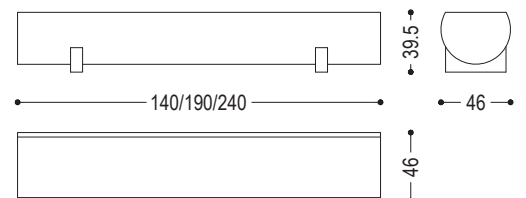

Bench made from a single block of scented cedar. Distinguished by its minimalist and extremely natural design. Rests on feet made from the same wood.

CODE	SIZE	A7	A8	A9
PURE 1	W.140 x D.46 x H.39,5	■	■	■
PURE 2	W.190 x D.46 x H.39,5	■	■	■
PURE 3	W.240 x D.46 x H.39,5	■	■	■

AVAILABLE FINISHES:

- A7: cedar
- A8: sandblasted cedar
- A9: cedar contract finish, vulcano cedar