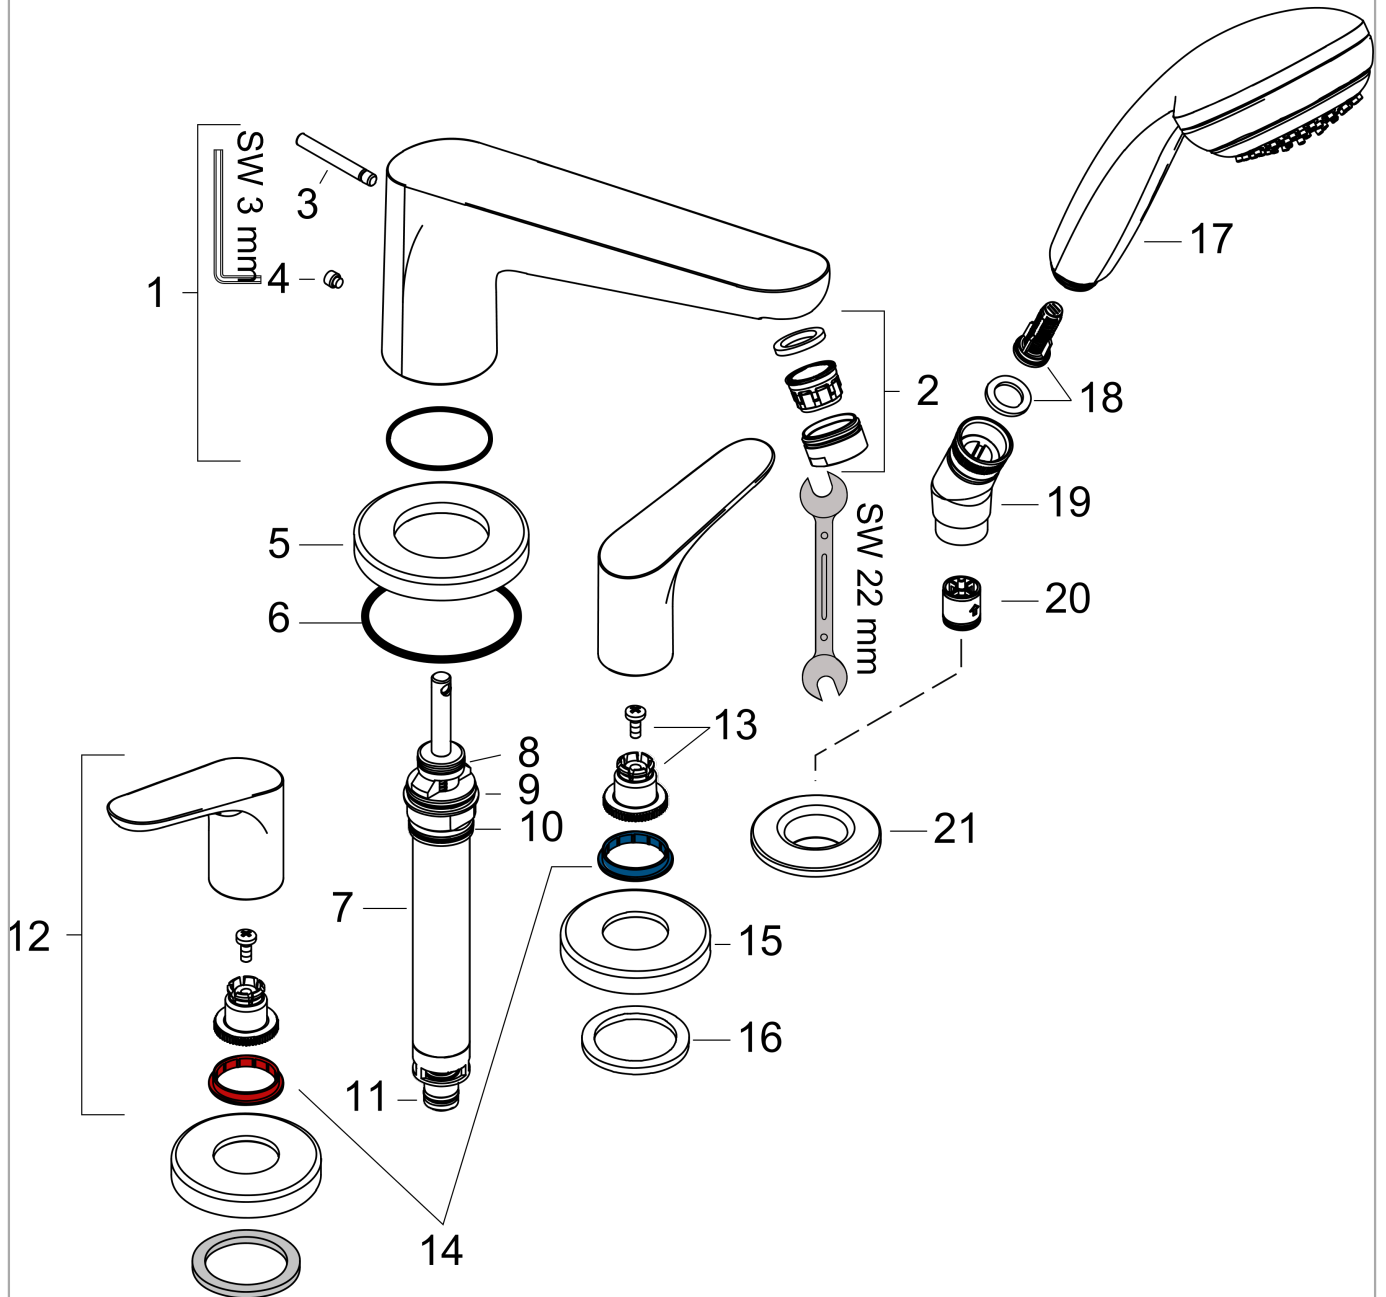

Focus

4-hole rim mounted bath mixer

Surfaces: **Chrome** Article Number: **31936000**

Description

product features

- consists of: 4-hole rim mounted bath mixer, hand shower, shower holder
- connection type: basic set
- maximum pull-out length of hand shower: 1.60 m
- maximum flow rate at 3 bar: 22 l/min
- ceramic valves hot/ cold 180°
- diverter with automatic resetting
- non-return valve
- connection dimension: DN15
- with integrated safety combination EN 1717

Technology

Product image

Scale drawing

Flowchart

Focus

4-hole rim mounted bath mixer

Surfaces: **Chrome** Article Number: **31936000**

Exploded Drawing

Year of production: >06/19

Focus

4-hole rim mounted bath mixer

Surfaces: **Chrome** Article Number: **31936000**

Spare part list

Year of production: >06/19

Pos.	Description	Article Number	Price	PU
1	spout cpl.	95941000	-	1
2	aerator M24x1 (25 l/min)	92512000	-	1
3	diverter knob	98607000	-	1
4	hollow set screw M6x6	97660000	-	1
5	escutcheon Ø 70 mm	97779000	-	1
6	O-ring 58x3	98202000	-	1
7	selector assy	96775000	-	1
8	O-Ring 14x2,5	98189000	-	1
9	O-Ring 23x2,5	98183000	-	1
10	O-Ring 22x2	98185000	-	1
11	O-ring 9x2,5	98217000	-	1
12	handle	95929000	-	1
13	handle fixing set	94184000	-	1
14	set of color-rings cold / hot water	95819000	-	1
15	escutcheon Ø 52 mm	97159000	-	1
16	flat seal	98749000	-	1
17	handshower	28562000	-	1
18	filter insert	97708000	-	1
19	shower holder	28071000	-	1
20	set of non return valves DW 15	94074000	-	1
21	escutcheon	31098000	-	1
a	concealed item	13244180	-	1