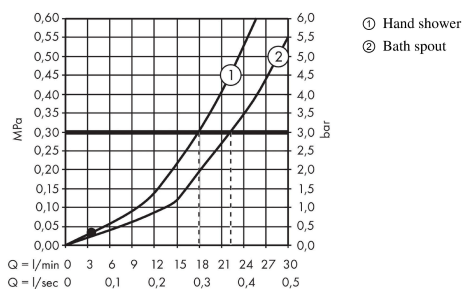

Focus

4-hole rim mounted bath mixer

Surfaces: **Chrome** Article Number: **31936000**

Description

product features

- consists of: 4-hole rim mounted bath mixer, hand shower, shower holder
- connection type: basic set
- maximum pull-out length of hand shower: 1.60 m
- maximum flow rate at 3 bar: 22 l/min
- ceramic valves hot/ cold 180°
- diverter with automatic resetting
- non-return valve
- connection dimension: DN15
- with integrated safety combination EN 1717

Technology

Product image

Scale drawing

Flowchart

Focus

4-hole rim mounted bath mixer

Surfaces: **Chrome** Article Number: **31936000**

Exploded Drawing

Year of production: >06/19

Focus

4-hole rim mounted bath mixer

Surfaces: **Chrome** Article Number: **31936000**

Spare part list

Year of production: >06/19

Pos.	Description	Article Number	Price	PU
1	spout cpl.	95941000	-	1
2	aerator M24x1 (25 l/min)	92512000	-	1
3	diverter knob	98607000	-	1
4	hollow set screw M6x6	97660000	-	1
5	escutcheon Ø 70 mm	97779000	-	1
6	O-ring 58x3	98202000	-	1
7	selector assy	96775000	-	1
8	O-Ring 14x2,5	98189000	-	1
9	O-Ring 23x2,5	98183000	-	1
10	O-Ring 22x2	98185000	-	1
11	O-ring 9x2,5	98217000	-	1
12	handle	95929000	-	1
13	handle fixing set	94184000	-	1
14	set of color-rings cold / hot water	95819000	-	1
15	escutcheon Ø 52 mm	97159000	-	1
16	flat seal	98749000	-	1
17	handshower	28562000	-	1
18	filter insert	97708000	-	1
19	shower holder	28071000	-	1
20	set of non return valves DW 15	94074000	-	1
21	escutcheon	31098000	-	1
a	concealed item	13244180	-	1