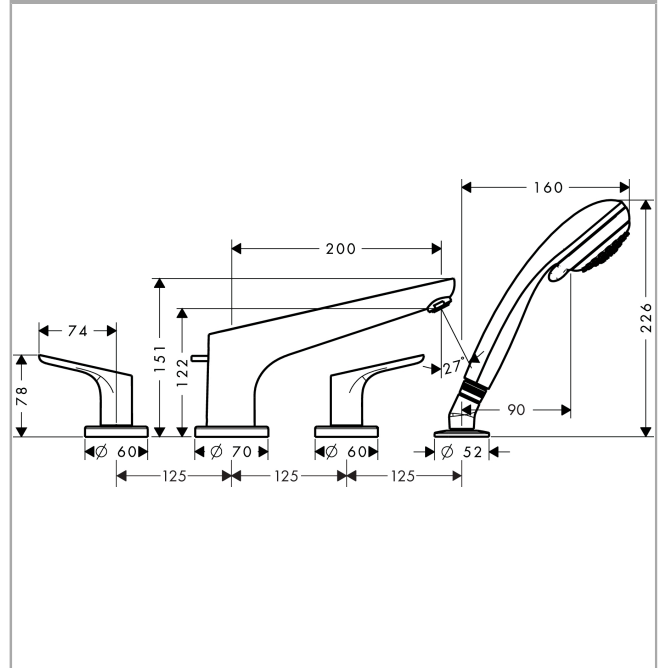

Focus

4-hole rim mounted bath mixer

Surfaces: **Chrome** Article Number: **31936000**

Description

product features

- consists of: 4-hole rim mounted bath mixer, hand shower, shower holder
- connection type: basic set
- maximum pull-out length of hand shower: 1.60 m
- maximum flow rate at 3 bar: 22 l/min
- ceramic valves hot/ cold 180°
- diverter with automatic resetting
- non-return valve
- connection dimension: DN15
- with integrated safety combination EN 1717

Technology

Product image

Scale drawing

Flowchart

Focus

4-hole rim mounted bath mixer

Surfaces: **Chrome** Article Number: **31936000**

Exploded Drawing

Year of production: >06/19

Focus

4-hole rim mounted bath mixer

Surfaces: **Chrome** Article Number: **31936000**

Spare part list

Year of production: >06/19

Pos.	Description	Article Number	Price	PU
1	spout cpl.	95941000	-	1
2	aerator M24x1 (25 l/min)	92512000	-	1
3	diverter knob	98607000	-	1
4	hollow set screw M6x6	97660000	-	1
5	escutcheon Ø 70 mm	97779000	-	1
6	O-ring 58x3	98202000	-	1
7	selector assy	96775000	-	1
8	O-Ring 14x2,5	98189000	-	1
9	O-Ring 23x2,5	98183000	-	1
10	O-Ring 22x2	98185000	-	1
11	O-ring 9x2,5	98217000	-	1
12	handle	95929000	-	1
13	handle fixing set	94184000	-	1
14	set of color-rings cold / hot water	95819000	-	1
15	escutcheon Ø 52 mm	97159000	-	1
16	flat seal	98749000	-	1
17	handshower	28562000	-	1
18	filter insert	97708000	-	1
19	shower holder	28071000	-	1
20	set of non return valves DW 15	94074000	-	1
21	escutcheon	31098000	-	1
a	concealed item	13244180	-	1