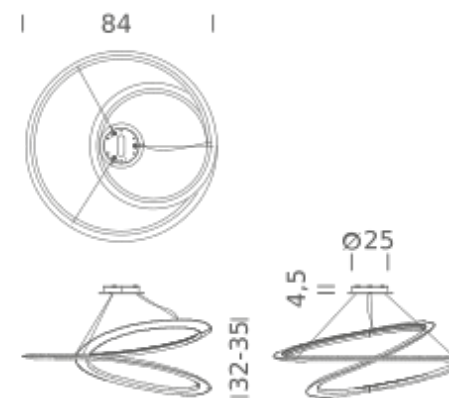

DOWNLIGHT 2700K

LAMPING

Source	Linear LED
Total power	77W
Emission	diffused downlight
Switching	dimmable 1-10V
Tension	110/240V
Color temperature	2700K
Luminous flux	4000lm
Typ CRI	85
Energy class	A+
Materials	aluminium + PC
Notes	adjustable cable length from 2,5m to 0,4m, DALI version on request
Net lamp weight	6 kg

DOWNLIGHT 3000K

LAMPING

Source	Linear LED
Total power	77W
Emission	diffused downlight
Switching	dimmable 1-10V
Tension	110/240V
Color temperature	3000K
Luminous flux	4000lm
Typ CRI	85
Energy class	A+
Materials	aluminium + PC
Notes	adjustable cable length from 2,5m to 0,4m, DALI version on request
Net lamp weight	6 kg

Codes

KEM LWW 52
KEM LNN 52
KEM LOW 52

Structure

white
black
gold painted

PACKAGE

Package 01 Dimension: 90x90x45 cm / Gross weight: 11 kg

Certificazioni

UPLIGHT 2700K

LAMPING

Source	Linear LED
Total power	77W
Emission	diffused uplight
Switching	dimmable 1-10V
Tension	110/240V
Color temperature	2700K
Luminous flux	4000lm
Typ CRI	85
Energy class	A+
Materials	aluminium + PC
Notes	adjustable cable length from 2,5m to 0,4m, DALI version on request
Net lamp weight	6 kg