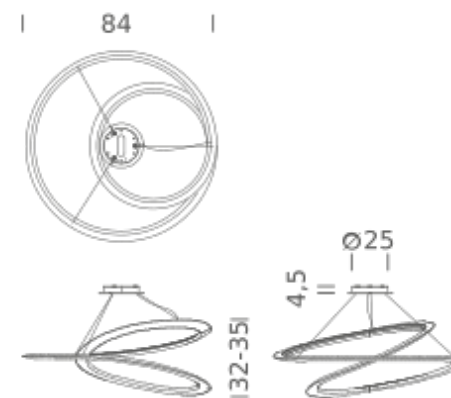

DOWNLIGHT 3000K

LAMPING

Source	Linear LED
Total power	77W
Emission	diffused downlight
Switching	dimmable 1-10V
Tension	110/240V
Color temperature	3000K
Luminous flux	4000lm
Typ CRI	85
Energy class	A+
Materials	aluminium + PC
Notes	adjustable cable length from 2,5m to 0,4m, DALI version on request
Net lamp weight	6 kg

LAMPING

Source	Linear LED
Total power	77W
Emission	diffused uplight
Switching	dimmable 1-10V
Tension	110/240V
Color temperature	2700K
Luminous flux	4000lm
Typ CRI	85
Energy class	A+
Materials	aluminium + PC
Notes	adjustable cable length from 2,5m to 0,4m, DALI version on request
Net lamp weight	6 kg

Codes

KEM LWW 53
KEM LNN 53
KEM LOW 53

Structure

white
black
gold painted

PACKAGE

Package 01 Dimension: 90x90x45 cm / Gross weight: 11 kg

Certificazioni

UPLIGHT 3000K

LAMPING

Source	Linear LED
Total power	77W
Emission	diffused uplight
Switching	dimmable 1-10V
Tension	110/240V
Color temperature	3000K
Luminous flux	4000lm
Typ CRI	85
Energy class	A+
Materials	aluminium + PC
Notes	adjustable cable length from 2,5m to 0,4m, DALI version on request
Net lamp weight	6 kg