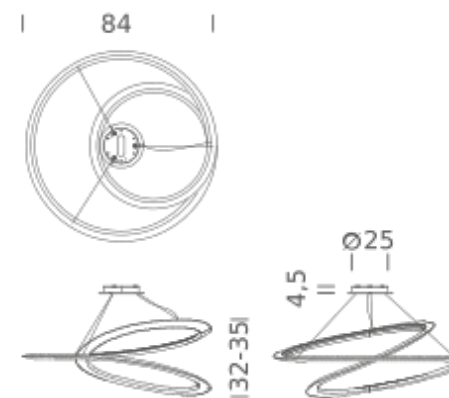

DOWNLIGHT 2700K

LAMPING

Source	Linear LED
Total power	77W
Emission	diffused downlight
Switching	dimmable 1-10V
Tension	110/240V
Color temperature	2700K
Luminous flux	4000lm
Typ CRI	85
Energy class	A+
Materials	aluminium + PC
Notes	adjustable cable length from 2,5m to 0,4m, DALI version on request
Net lamp weight	6 kg

Codes

KEM LWW 54
KEM LNN 54
KEM LOW 54

Structure

white
black
gold painted

PACKAGE

Package 01

Dimension: 90x90x45 cm / Gross weight: 11 kg

Certificazioni

DOWNLIGHT 3000K

LAMPING

Source	Linear LED
Total power	77W
Emission	diffused downlight
Switching	dimmable 1-10V
Tension	110/240V
Color temperature	3000K
Luminous flux	4000lm
Typ CRI	85
Energy class	A+
Materials	aluminium + PC
Notes	adjustable cable length from 2,5m to 0,4m, DALI version on request
Net lamp weight	6 kg

LAMPING

Source	Linear LED
Total power	77W
Emission	diffused uplight
Switching	dimmable 1-10V
Tension	110/240V
Color temperature	2700K
Luminous flux	4000lm
Typ CRI	85
Energy class	A+
Materials	aluminium + PC
Notes	adjustable cable length from 2,5m to 0,4m, DALI version on request
Net lamp weight	6 kg