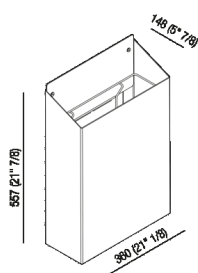

Wastepaper basket
AMC20938_

Konstantin Grcic, 2018

Wastepaper basket made of stainless steel
for outdoor featuring.

Finishes

- Matt black painted
- Polished
- Satin finish

Materials

- Stainless steel