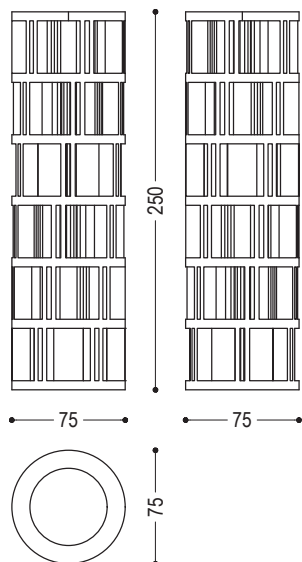

AVAILABLE FINISHES:

- A7: cedar
- A8: sandblasted cedar
- A9: cedar contract finish, vulcano cedar

TORRE LIGNEA