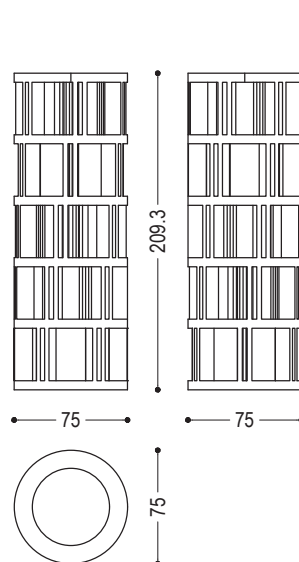

TORRE LIGNEA 2