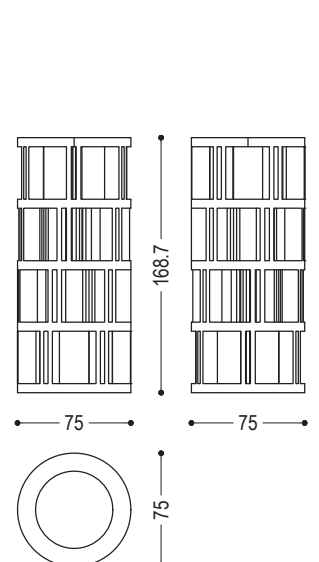

TORRE LIGNEA 3