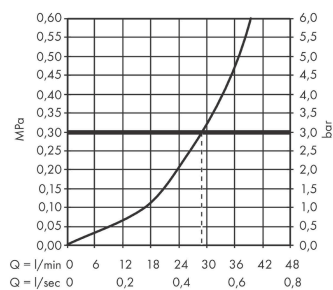

Metropol

Single lever shower mixer for concealed installation with lever handle

Surfaces: **Chrome** Article Number: **32565000**

Description

product features

- 1 function
- connection type: basic set
- maximum flow rate at 3 bar: 29,3 l/min
- ceramic cartridge
- min. operating pressure: 1 bar
- max. operating pressure: 10 bar
- temperature limitation adjustable
- with silencer

Design awards

Product image

Scale drawing

Flowchart

Metropol
Single lever shower mixer for concealed installation with lever handle
 Surfaces: **Chrome** Article Number: **32565000**

Exploded Drawing

Year of production: >04/17