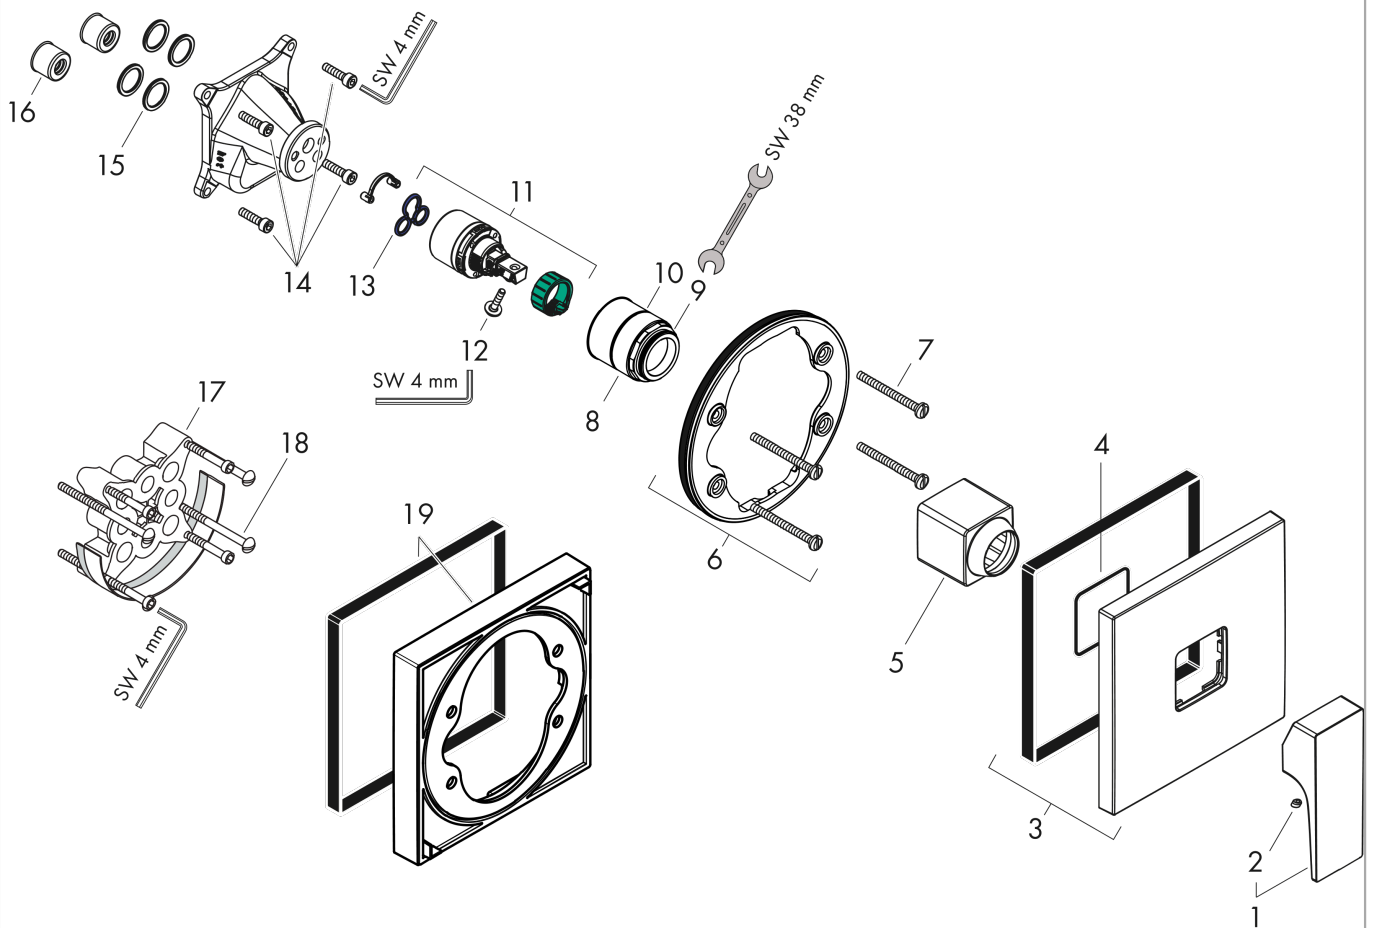

Metropol

Single lever shower mixer for concealed installation with lever handle

Surfaces: **Chrome** Article Number: **32565000**

Description

product features

- 1 function
- connection type: basic set
- maximum flow rate at 3 bar: 29,3 l/min
- ceramic cartridge
- min. operating pressure: 1 bar
- max. operating pressure: 10 bar
- temperature limitation adjustable
- with silencer

Design awards

Product image

Scale drawing

Flowchart

Metropol
Single lever shower mixer for concealed installation with lever handle
 Surfaces: **Chrome** Article Number: **32565000**

Exploded Drawing

Year of production: >04/17

Metropol

Single lever shower mixer for concealed installation with lever handle

Surfaces: **Chrome** Article Number: **32565000**

Spare part list

Year of production: >04/17

Pos.	Description	Article Number	Price	PU
1	handle	93075000	-	1
2	screw cover	96338000	-	1
3	escutcheon 155 / 155 mm	93142000	-	1
4	O-ring 54x3	98436000	-	1
5	sleeve	93143000	-	1
6	holder for escutcheon	98793000	-	1
7	set of fixing screws	96454000	-	1
8	nut	98796000	-	1
9	O-ring 30x1,5	98433000	-	1
10	O-ring 39x1,5	98400000	-	1
11	cartridge, assy	92730000	-	1
12	locking screw for handle	95140000	-	1
13	seal	95008000	-	1
14	set of screws	96525000	-	1
15	O-ring 16x2	98133000	-	1
16	noise reduction	94073000	-	1
17	extension 25 mm	13595000	-	1
18	set of fixing screws	97747000	-	1
19	extension 22 mm	13593000	-	1
a	concealed item	01800180	-	1
b	adapter for exchanged connections	93181000	-	1