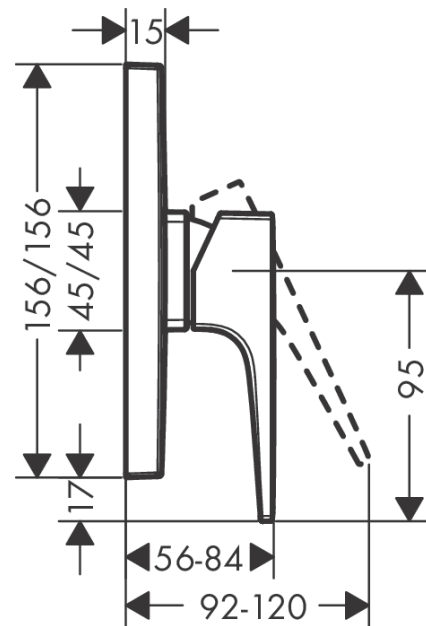

Metropol

Single lever shower mixer for concealed installation with lever handle

Surfaces: **Chrome** Article Number: **32565000**

Description

product features

- 1 function
- connection type: basic set
- maximum flow rate at 3 bar: 29,3 l/min
- ceramic cartridge
- min. operating pressure: 1 bar
- max. operating pressure: 10 bar
- temperature limitation adjustable
- with silencer

Design awards

Product image

Scale drawing

Flowchart

Metropol
Single lever shower mixer for concealed installation with lever handle
 Surfaces: **Chrome** Article Number: **32565000**

Exploded Drawing

Year of production: >04/17

Metropol

Single lever shower mixer for concealed installation with lever handle

Surfaces: **Chrome** Article Number: **32565000**

Spare part list

Year of production: >04/17

Pos.	Description	Article Number	Price	PU
1	handle	93075000	-	1
2	screw cover	96338000	-	1
3	escutcheon 155 / 155 mm	93142000	-	1
4	O-ring 54x3	98436000	-	1
5	sleeve	93143000	-	1
6	holder for escutcheon	98793000	-	1
7	set of fixing screws	96454000	-	1
8	nut	98796000	-	1
9	O-ring 30x1,5	98433000	-	1
10	O-ring 39x1,5	98400000	-	1
11	cartridge, assy	92730000	-	1
12	locking screw for handle	95140000	-	1
13	seal	95008000	-	1
14	set of screws	96525000	-	1
15	O-ring 16x2	98133000	-	1
16	noise reduction	94073000	-	1
17	extension 25 mm	13595000	-	1
18	set of fixing screws	97747000	-	1
19	extension 22 mm	13593000	-	1
a	concealed item	01800180	-	1
b	adapter for exchanged connections	93181000	-	1