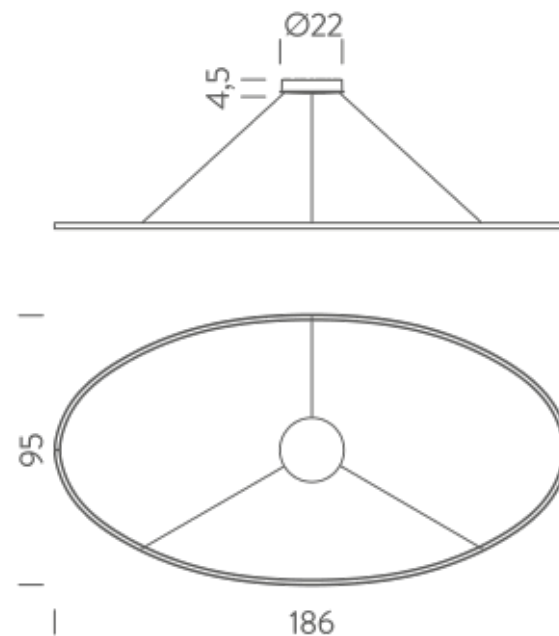

Codes

ELP LWW 59
ELP LNW 59
ELP LOW 59

Structure/Diffuser

white/white
black/white
gold painted/white

PACKAGE

Package 01

Dimension: 14x101x201 cm / Gross weight: 7,5 kg

Certificazioni

UPLIGHT 2700K

LAMPING

Source	linear LED
Total power	85W
Emission	diffused orientable
Switching	dimmable 1-10V
Tension	110/240V
Color temperature	2700K
Luminous flux	4425lm
Typ CRI	85
Energy class	A+
Materials	Aluminium
Notes	adjustable cable length from 2,5 to 0,4 m, DALI version on request

Codes

ELP LW2 58
ELP LN2 58
ELP LO2 58

Structure/Diffuser

white/white
black/white
gold painted/white

PACKAGE

Package 01 Dimension: 14x101x201 cm / Gross weight: 7,5 kg

Certificazioni

UPLIGHT 3000K

Codes

ELP LWW 58
ELP LNW 58
ELP LOW 58

Structure/Diffuser

white/white
black/white
gold painted/white

PACKAGE

Package 01 Dimension: 14x101x201 cm / Gross weight: 7,5 kg

Certificazioni