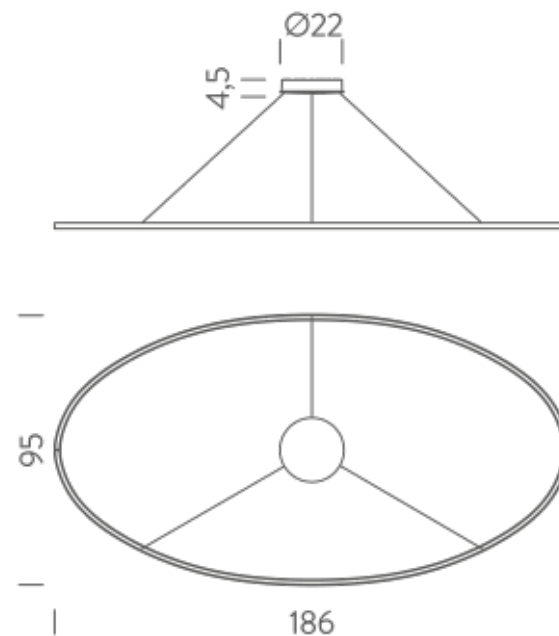

Codes

ELP LW2 58
ELP LN2 58
ELP LO2 58

Structure/Diffuser

white/white
black/white
gold painted/white

PACKAGE

Package 01 Dimension: 14x101x201 cm / Gross weight: 7,5 kg

Certificazioni

UPLIGHT 3000K

LAMPING

Source	linear LED
Total power	85W
Emission	diffused orientable
Switching	dimnable 1-10V
Tension	110/240V
Color temperature	3000K
Luminous flux	4425lm
Typ CRI	85
Energy class	A+
Materials	Aluminium
Notes	adjustable cable length from 2,5 to 0,4 m, DALI version on request

Codes

ELP LWW 58
ELP LNW 58
ELP LOW 58

Structure/Diffuser

white/white
black/white
gold painted/white

PACKAGE

Package 01 Dimension: 14x101x201 cm / Gross weight: 7,5 kg

Certificazioni