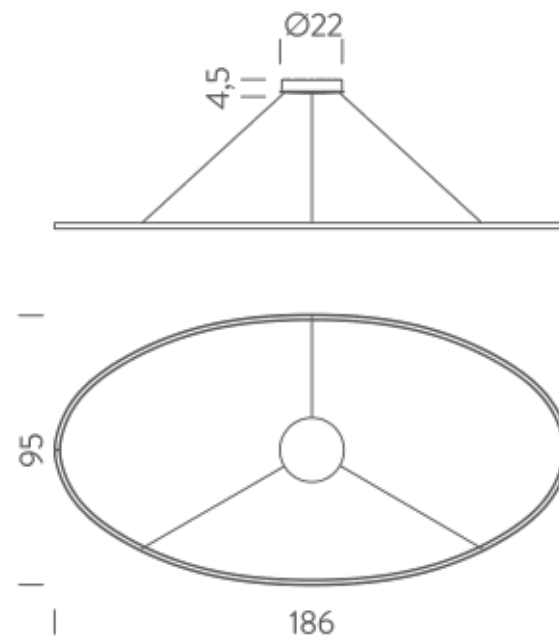

DOWNLIGHT 2700K

LAMPING

Source	linear LED
Total power	85W
Emission	diffused orientable
Switching	dimnable 1-10V
Tension	110/240V
Color temperature	2700K
Luminous flux	4425lm
Typ CRI	85
Energy class	A+
Materials	Aluminium
Notes	adjustable cable length from 2,5 to 0,4 m, DALI version on request

Codes

ELP LW2 59
ELP LN2 59
ELP LO2 59

Structure/Diffuser

white/white
black/white
gold painted/white

PACKAGE

Package 01

Dimension: 14x101x201 cm / Gross weight: 7,5 kg

Certificazioni

Codes

ELP LWW 59
ELP LNW 59
ELP LOW 59

Structure/Diffuser

white/white
black/white
gold painted/white

PACKAGE

Package 01

Dimension: 14x101x201 cm / Gross weight: 7,5 kg

Certificazioni

Codes

ELP LWW 58
ELP LNW 58
ELP LOW 58

Structure/Diffuser

white/white
black/white
gold painted/white

PACKAGE

Package 01 Dimension: 14x101x201 cm / Gross weight: 7,5 kg

Certificazioni