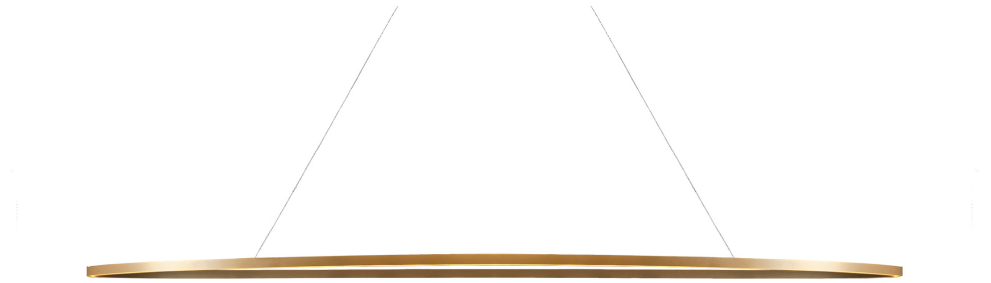

ELLISSE PENDANT MEGA

Federico Palazzari

Collection of LED pendants, floor/wall lamps available in different versions: major, minor, double, triple and mega provides a direct or indirect diffused light.

In extruded aluminum in different versions: matt lacquered in the finishes, white, black and gold painted.

Equipped with an opal diffuser.

The lamps are made using a proprietary extrusion coupling technology.

Ellisse Major is also available as floor or wall versions and is provided with a black marble base or a wall hook accessory.

DOWNLIGHT 2700K

LAMPING

Source	linear LED
Total power	85W
Emission	diffused orientable
Switching	dimnable 1-10V
Tension	110/240V
Color temperature	2700K
Luminous flux	4425lm
Typ CRI	85
Energy class	A+
Materials	Aluminium
Notes	adjustable cable length from 2,5 to 0,4 m, DALI version on request

Codes

ELP LW2 59
ELP LN2 59
ELP LO2 59

Structure/Diffuser

white/white
black/white
gold painted/white

PACKAGE

Package 01

Dimension: 14x101x201 cm / Gross weight: 7,5 kg

Certificazioni