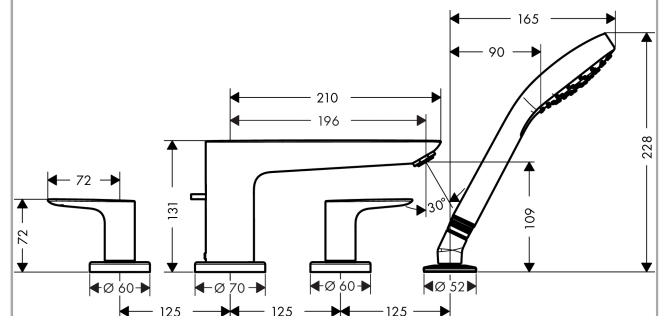

Talis E

4-hole rim mounted bath mixer

Surfaces: **Chrome** Article Number: **71748000**

Description

product features

- consists of: 4-hole rim mounted bath mixer, hand shower
- projection 196 mm
- maximum pull-out length of hand shower: 1.60 m
- maximum flow rate at 3 bar: 23,8 l/min
- flow rate for bath spout at 3 bar: 23,8 l/min
- flow rate of hand shower at 3 bar: 16,7 l/min
- min. operating pressure: 1 bar
- non-return valve
- connection dimension: DN15

Technology

Design awards

Product image

Scale drawing

Flowchart

Talis E

4-hole rim mounted bath mixer

Surfaces: **Chrome** Article Number: **71748000**

Exploded Drawing

Year of production: >01/16

Talis E

4-hole rim mounted bath mixer

Surfaces: **Chrome** Article Number: **71748000**

Spare part list

Year of production: >01/16

Pos.	Description	Article Number	Price	PU
1	spout cpl.	92780000	-	1
2	aerator M24x1 (30 l/min)	96512000	-	1
3	diverter knob	98707000	-	1
4	hollow set screw M6x6	97660000	-	1
5	O-ring 41x1,5	98168000	-	1
6	escutcheon Ø 70 mm	97779000	-	1
7	O-ring 58x3	98202000	-	1
8	selector assy	96775000	-	1
9	O-Ring 14x2,5	98189000	-	1
10	O-Ring 23x2,5	98183000	-	1
11	O-Ring 22x2	98185000	-	1
12	O-ring 9x2,5	98217000	-	1
13	handle	92779000	-	1
14	handle fixing set	94184000	-	1
15	set of color-rings cold / hot water	95819000	-	1
16	escutcheon	31098000	-	1
17	flat seal	98749000	-	1
18	handshower	26814400	-	1
19	filter insert	97708000	-	1
20	shower holder	28071000	-	1
21	set of non return valves DW 15	94074000	-	1
22	escutcheon Ø 52 mm	97159000	-	1
a	concealed item	13244180	-	1
b	Grease	90920000	-	1