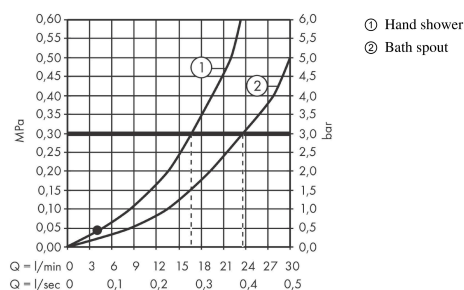

Talis E

4-hole rim mounted bath mixer

Surfaces: **Chrome** Article Number: **71748000**

Description

product features

- consists of: 4-hole rim mounted bath mixer, hand shower
- projection 196 mm
- maximum pull-out length of hand shower: 1.60 m
- maximum flow rate at 3 bar: 23,8 l/min
- flow rate for bath spout at 3 bar: 23,8 l/min
- flow rate of hand shower at 3 bar: 16,7 l/min
- min. operating pressure: 1 bar
- non-return valve
- connection dimension: DN15

Technology

Design awards

Product image

Scale drawing

Flowchart

Talis E

4-hole rim mounted bath mixer

Surfaces: **Chrome** Article Number: **71748000**

Exploded Drawing

Year of production: >01/16

Talis E

4-hole rim mounted bath mixer

Surfaces: **Chrome** Article Number: **71748000**

Spare part list

Year of production: >01/16

Pos.	Description	Article Number	Price	PU
1	spout cpl.	92780000	-	1
2	aerator M24x1 (30 l/min)	96512000	-	1
3	diverter knob	98707000	-	1
4	hollow set screw M6x6	97660000	-	1
5	O-ring 41x1,5	98168000	-	1
6	escutcheon Ø 70 mm	97779000	-	1
7	O-ring 58x3	98202000	-	1
8	selector assy	96775000	-	1
9	O-Ring 14x2,5	98189000	-	1
10	O-Ring 23x2,5	98183000	-	1
11	O-Ring 22x2	98185000	-	1
12	O-ring 9x2,5	98217000	-	1
13	handle	92779000	-	1
14	handle fixing set	94184000	-	1
15	set of color-rings cold / hot water	95819000	-	1
16	escutcheon	31098000	-	1
17	flat seal	98749000	-	1
18	handshower	26814400	-	1
19	filter insert	97708000	-	1
20	shower holder	28071000	-	1
21	set of non return valves DW 15	94074000	-	1
22	escutcheon Ø 52 mm	97159000	-	1
a	concealed item	13244180	-	1
b	Grease	90920000	-	1