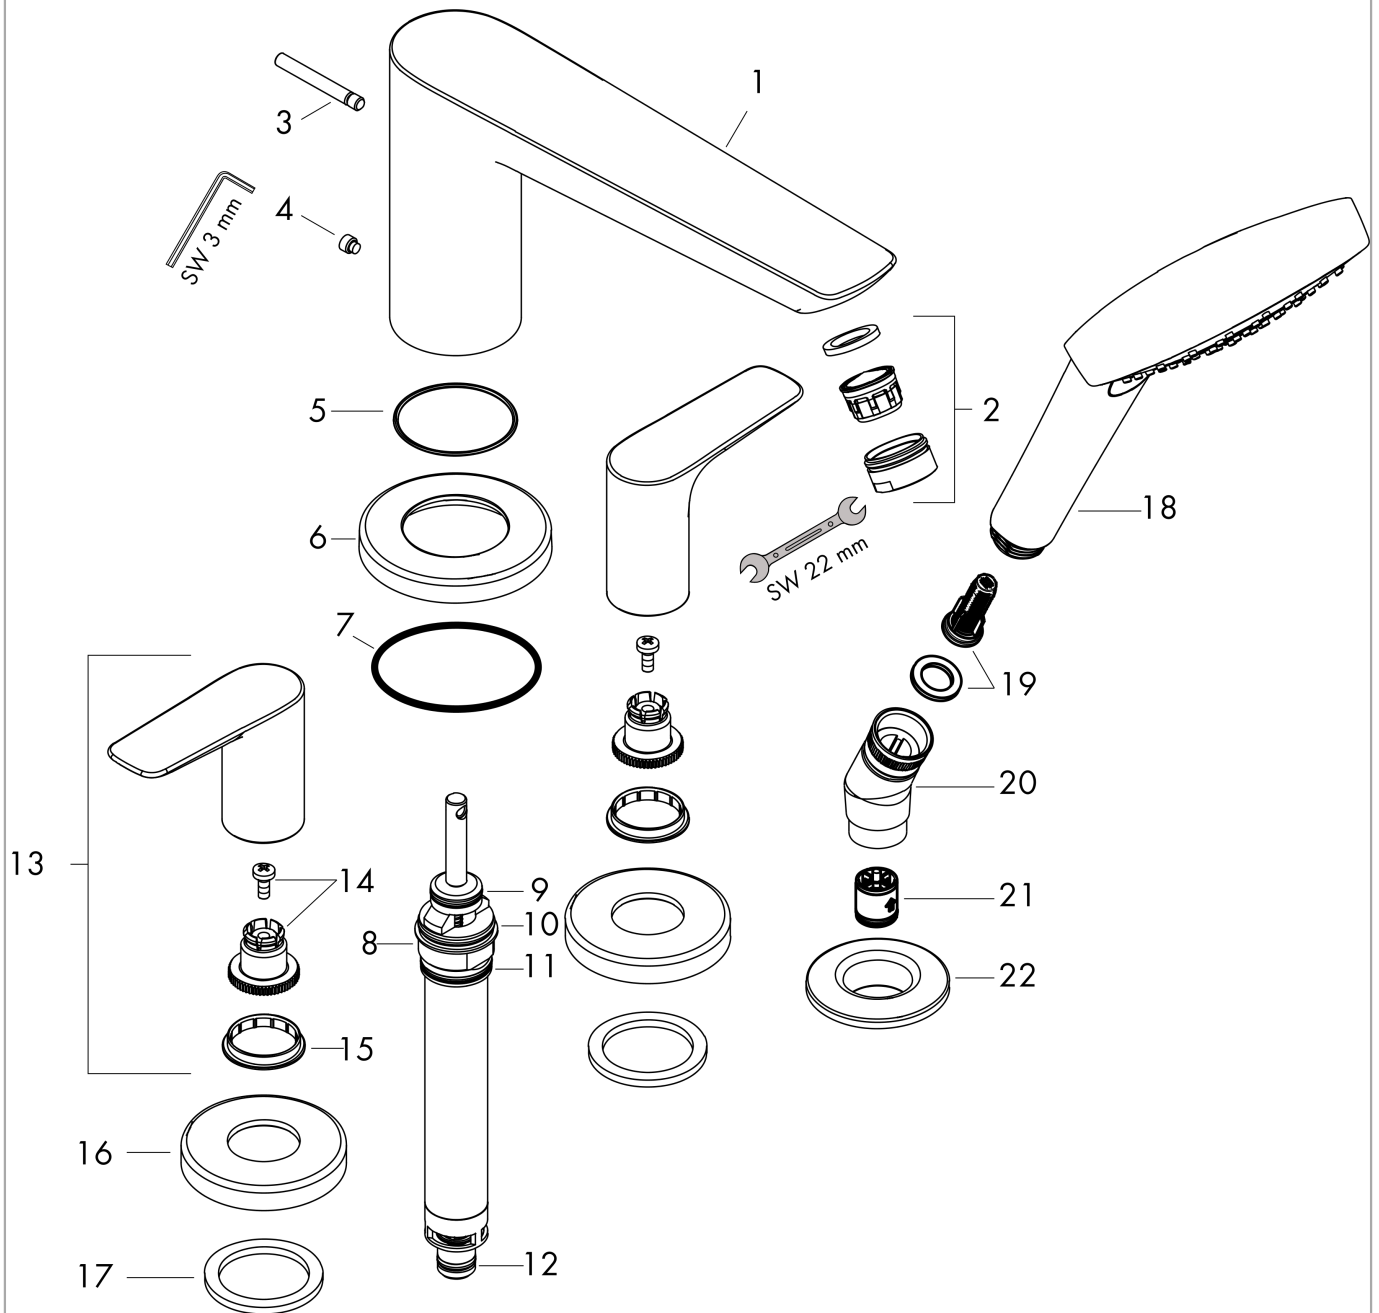

Talis E

4-hole rim mounted bath mixer

Surfaces: **Chrome** Article Number: **71748000**

Description

product features

- consists of: 4-hole rim mounted bath mixer, hand shower
- projection 196 mm
- maximum pull-out length of hand shower: 1.60 m
- maximum flow rate at 3 bar: 23,8 l/min
- flow rate for bath spout at 3 bar: 23,8 l/min
- flow rate of hand shower at 3 bar: 16,7 l/min
- min. operating pressure: 1 bar
- non-return valve
- connection dimension: DN15

Technology

Design awards

Product image

Scale drawing

Flowchart

Talis E

4-hole rim mounted bath mixer

Surfaces: **Chrome** Article Number: **71748000**

Exploded Drawing

Year of production: >01/16

Talis E

4-hole rim mounted bath mixer

Surfaces: **Chrome** Article Number: **71748000**

Spare part list

Year of production: >01/16

Pos.	Description	Article Number	Price	PU
1	spout cpl.	92780000	-	1
2	aerator M24x1 (30 l/min)	96512000	-	1
3	diverter knob	98707000	-	1
4	hollow set screw M6x6	97660000	-	1
5	O-ring 41x1,5	98168000	-	1
6	escutcheon Ø 70 mm	97779000	-	1
7	O-ring 58x3	98202000	-	1
8	selector assy	96775000	-	1
9	O-Ring 14x2,5	98189000	-	1
10	O-Ring 23x2,5	98183000	-	1
11	O-Ring 22x2	98185000	-	1
12	O-ring 9x2,5	98217000	-	1
13	handle	92779000	-	1
14	handle fixing set	94184000	-	1
15	set of color-rings cold / hot water	95819000	-	1
16	escutcheon	31098000	-	1
17	flat seal	98749000	-	1
18	handshower	26814400	-	1
19	filter insert	97708000	-	1
20	shower holder	28071000	-	1
21	set of non return valves DW 15	94074000	-	1
22	escutcheon Ø 52 mm	97159000	-	1
a	concealed item	13244180	-	1
b	Grease	90920000	-	1