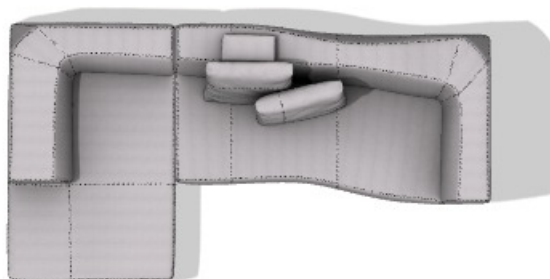

B&B
ITALIA

BEND-SOFA

DIMENSIONS

W327 D176 H86 CM | W128 3/4" D69 1/4" H33 7/8"

B177LS

TERMINAL ELEMENTS

COVER

Lube ice 101 (2182101)

THREAD COLOUR

Black (01014)

FEET FINISH

Black colour (0154N)

B214TD

TERMINAL ELEMENTS

COVER

Lube ice 101 (2182101)