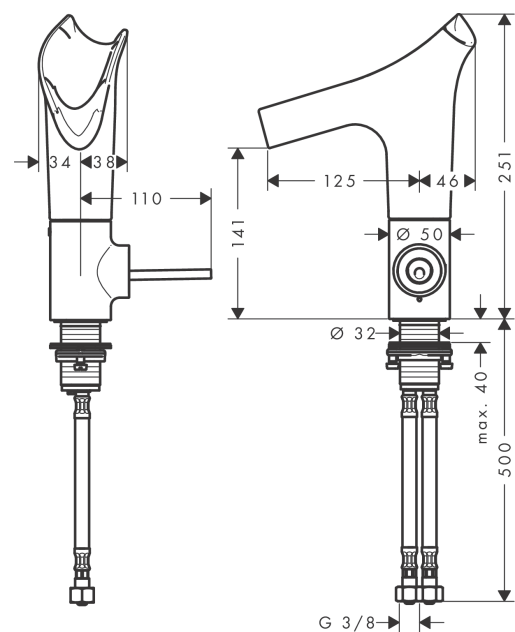

### Single lever basin mixer 140 with glass spout and waste set - bevel cut

Surfaces: **Chrome** Article Number: **12123000**

#### product features

- consists of: single lever basin mixer, waste set
- ComfortZone 140
- projection: 125 mm
- swivel range adjustable in 3 steps 95°, 120° or 360°
- spray type: laminar spray
- EasyClick connection between body and spout with SafetyStop-function
- Spout is dishwasher safe
- material spout: crystal glass
- maximum flow rate at 3 bar: 4 l/min
- joystick ceramic cartridge
- non-closing waste set
- connection type: G 3/8 connections
- connection dimension: DN15
- handle can be positioned on the right or left
- handle position on the side: bottom-side at the base body (not suitable for wash bowls)

#### Scale drawing

**AXOR Starck V**  
**Single lever basin mixer 140 with glass spout and waste set - bevel cut**  
Surfaces: **Chrome** Article Number: **12123000**