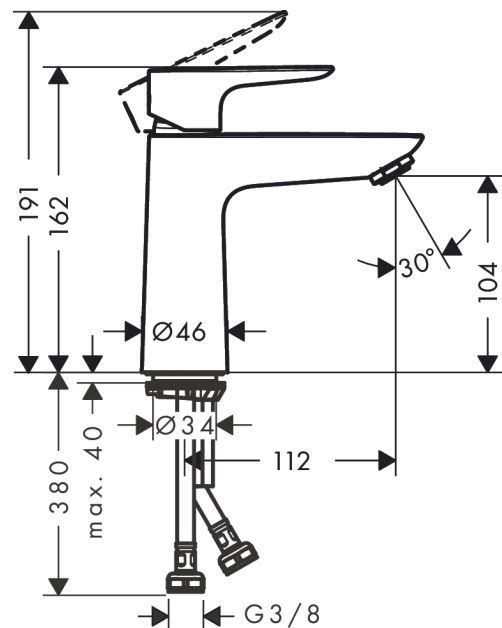

### Single lever basin mixer 110 with push-open waste set

Surfaces: **Chrome** Article Number: **71711000**

##### product features

- consists of: single lever basin mixer, waste set
- ComfortZone 110
- projection 112 mm
- spray type: normal spray
- maximum flow rate at 3 bar: 5 l/min
- ceramic cartridge
- temperature limitation adjustable
- suitable for continuous flow water heaters
- material waste set: metal
- connection type: G 3/8 connections
- connection dimension: DN15
- push-open waste set G 1 1/4

#### Flowchart

**Talis E**  
**Single lever basin mixer 110 with push-open waste set**  
 Surfaces: **Chrome** Article Number: **71711000**

**Exploded Drawing**

Year of production: >05/17

**Talis E****Single lever basin mixer 110 with push-open waste set**Surfaces: **Chrome** Article Number: **71711000****Spare part list**

Year of production: &gt;05/17

Pos.	Description	Article Number	Price	PU
1	handle	92687000	-	1
2	screw cover	95704000	-	1
3	hollow set screw M6x10 DIN 916	96029000	-	1
4	flange	92625000	-	1
5	nut	92689000	-	1
6	O-ring 25x1,5	98146000	-	1
7	O-ring 27x1,5	92527000	-	1
8	cartridge, assy	97685000	-	1
9	seal	98865000	-	1
10	adapter for cartridge	92628000	-	1
11	adapter for cartridge	98866000	-	1
12	O-ring 23x2	98398000	-	1
13	aerator M24x1 (5 l/min)	13185000	-	1
14	screw M8 x 68	97736000	-	1
15	seal	97608000	-	1
16	fixing set	96016000	-	1
17	connection hose 450 mm M8x0,75 G3/8	97206000	-	1
18	O-ring 6,6x1,6	93019000	-	1
a	push-open waste set	50100000	-	1