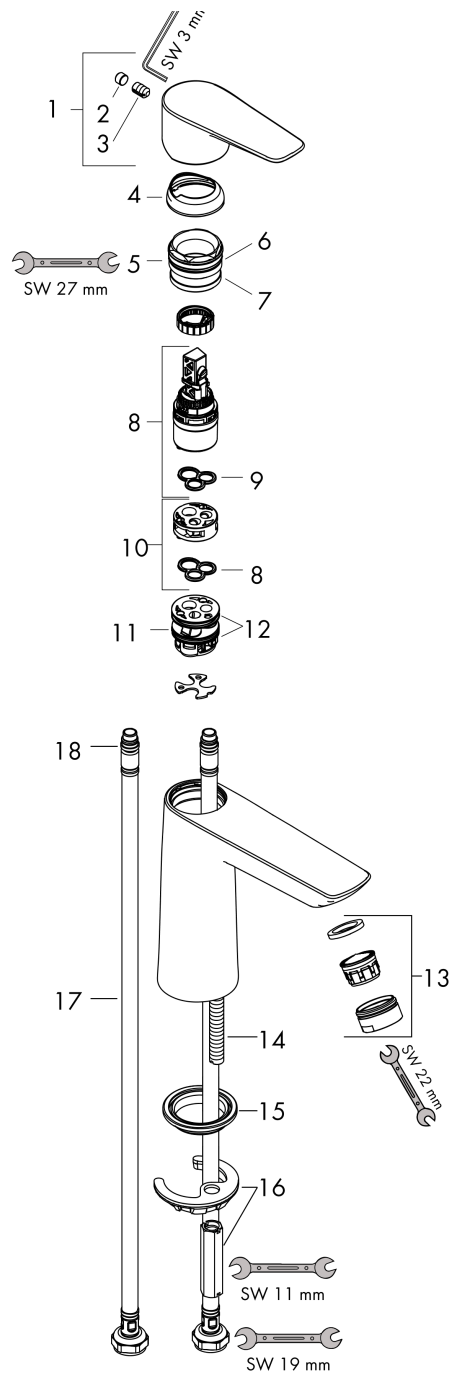

### Single lever basin mixer 110 with push-open waste set

Surfaces: **Chrome** Article Number: **71711000**

#### Scale drawing

#### Flowchart

**Talis E**  
**Single lever basin mixer 110 with push-open waste set**  
 Surfaces: **Chrome** Article Number: **71711000**

**Exploded Drawing**

Year of production: >05/17

**Talis E****Single lever basin mixer 110 with push-open waste set**Surfaces: **Chrome** Article Number: **71711000****Spare part list**

Year of production: &gt;05/17

Pos.	Description	Article Number	Price	PU
1	handle	92687000	-	1
2	screw cover	95704000	-	1
3	hollow set screw M6x10 DIN 916	96029000	-	1
4	flange	92625000	-	1
5	nut	92689000	-	1
6	O-ring 25x1,5	98146000	-	1
7	O-ring 27x1,5	92527000	-	1
8	cartridge, assy	97685000	-	1
9	seal	98865000	-	1
10	adapter for cartridge	92628000	-	1
11	adapter for cartridge	98866000	-	1
12	O-ring 23x2	98398000	-	1
13	aerator M24x1 (5 l/min)	13185000	-	1
14	screw M8 x 68	97736000	-	1
15	seal	97608000	-	1
16	fixing set	96016000	-	1
17	connection hose 450 mm M8x0,75 G3/8	97206000	-	1
18	O-ring 6,6x1,6	93019000	-	1
a	push-open waste set	50100000	-	1