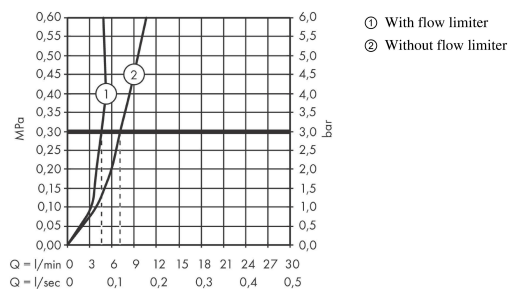

Talis E

Single lever basin mixer 110 with push-open waste set

Surfaces: **Chrome** Article Number: **71711000**

Description

product features

- consists of: single lever basin mixer, waste set
- ComfortZone 110
- projection 112 mm
- spray type: normal spray
- maximum flow rate at 3 bar: 5 l/min
- ceramic cartridge
- temperature limitation adjustable
- suitable for continuous flow water heaters
- material waste set: metal
- connection type: G 3/8 connections
- connection dimension: DN15
- push-open waste set G 1 1/4

Technology

Product image

Scale drawing

Flowchart