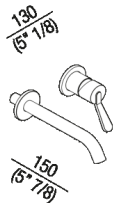

Built-in single lever washbasin mixer tap, 15 cm (5" 7/8) spout  
 AFEZ011\_

design Benedini Associati, 2018

Wall mounted tap for washbasin.

**Finishes**

-  Chrome
-  Matt white painted
-  Matt black painted

**Materials**

-  Brass

Built-in single lever washbasin mixer tap, 15 cm (5" 7/8) spout

Width:	13 cm	5" 1/8 inches
Depth:	15 cm	5" 7/8 inches