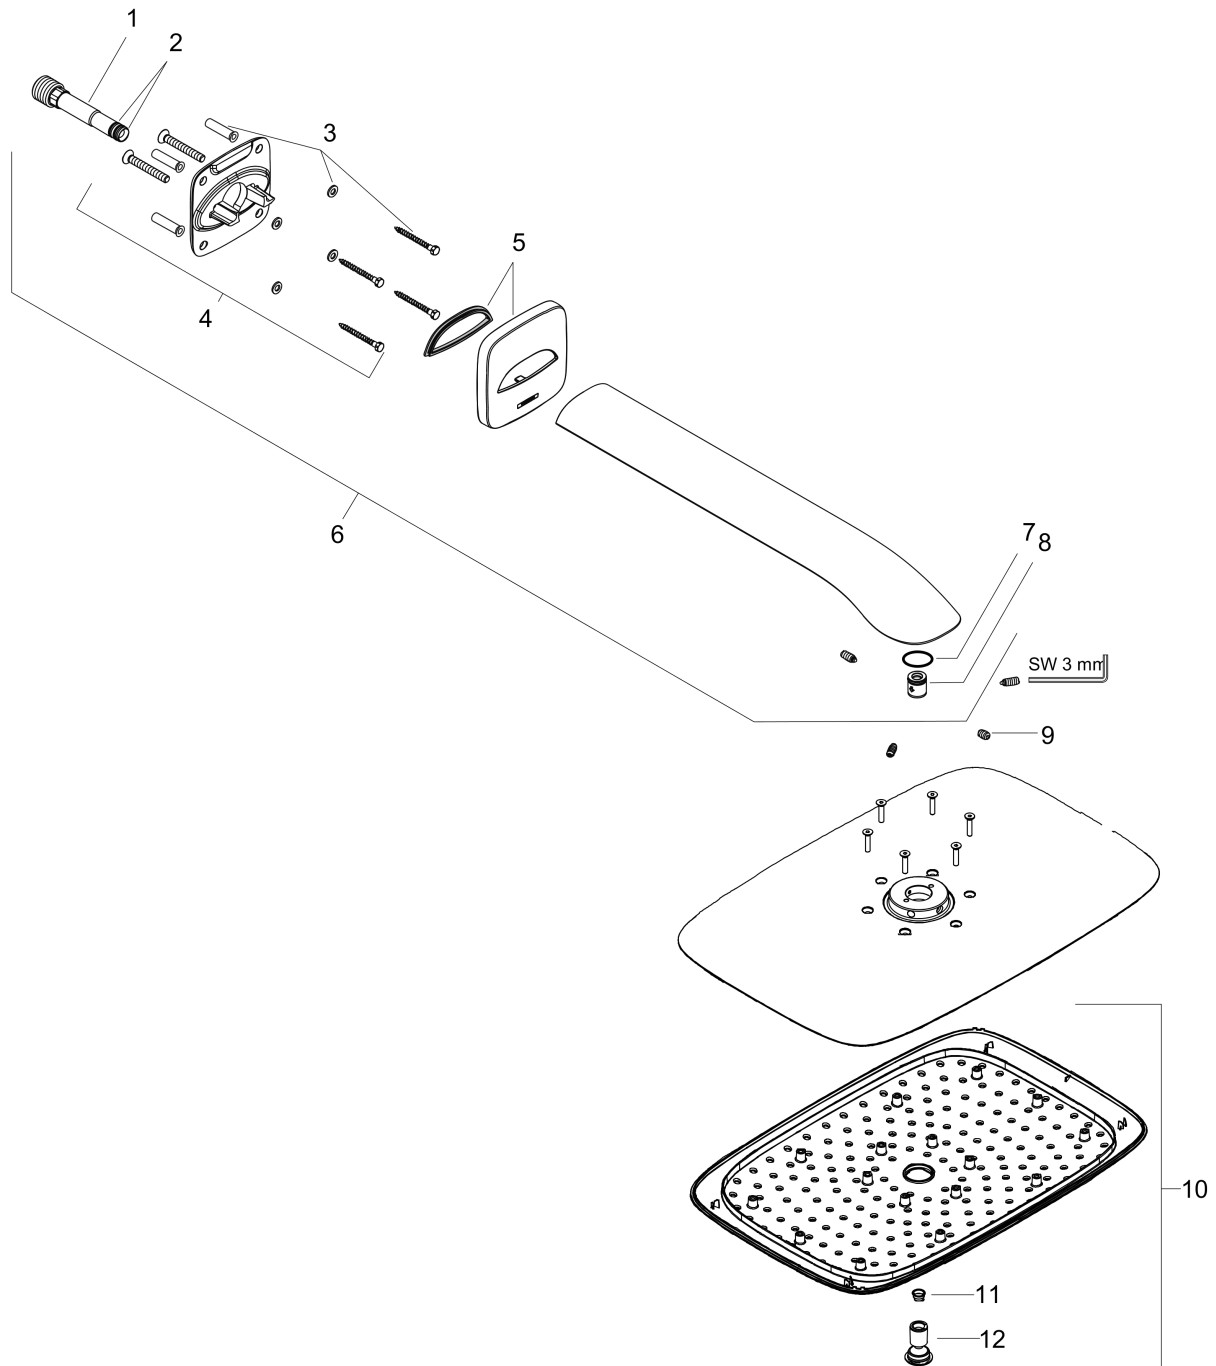

PuraVida
Overhead shower 400 1jet with shower arm
Surfaces: **Chrome** Article Number: **27437000**

Exploded Drawing

Year of production: >07/09

PuraVida

Overhead shower 400 1jet with shower arm

Surfaces: **Chrome** Article Number: **27437000**

Spare part list

Year of production: >07/09

Pos.	Description	Article Number	Price	PU
1	connecting thread G½	95414000	-	1
2	O-ring 9x2	98119000	-	1
3	mounting set	98716000	-	1
4	wall flange	95746000	-	1
5	escutcheon	95415000	-	1
6	shower arm	95628000	-	1
7	O-ring 15x1,5	92118000	-	1
8	set of non return valves DW 15	94074000	-	1
9	hollow set screw M6x10 DIN 914	96526000	-	1
10	spray body	92290000	-	1
11	filter	97735000	-	1
12	air jet	95416000	-	1