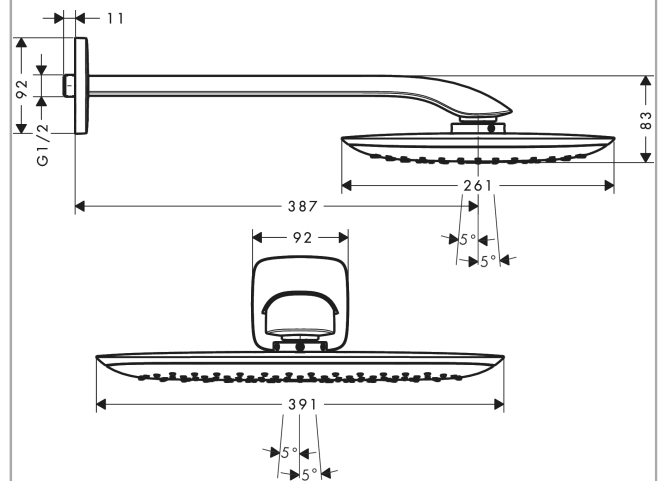

Scale drawing