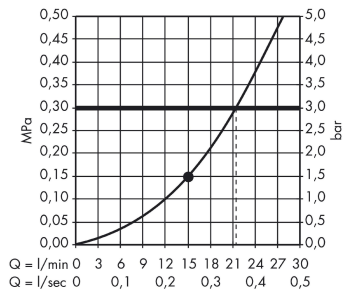

PuraVida

Overhead shower 400 1jet with shower arm

Surfaces: **Chrome** Article Number: **27437000**

Flowchart

The consumption was measured in combination with the appropriate fittings (thermostat/mixer/in-wall valve) to reflect actual application in practice.