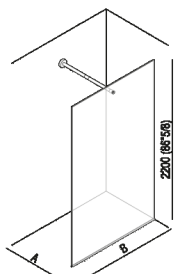

Corner shower - C4
 DC40_

Benedini Associati, 2002

Fixed shower wall with one horizontal support element, for corner shower.

Finiture

- etched
- Transparent
- Fumè
- Extraclear

Materiali

- Crystal glass

Fixed shower wall with one horizontal support element, for corner shower. Crystal glass wall, 10 mm (3/8) thick, 2200 mm (86" 5/8) high. Define in the order: dimensions A and B, where A is always the entrance and the glass variant and add the specific charge. Horizontal element could be straight with three diffusers, straight with shower head connection, straight with no water supply function. Construction work is required to install the floor profile, which can also be mounted with screws and anchors if installed on finished flooring. In any case, the ends must always be recessed into the walls.

Altezza: 220 cm 86" 5/8 inches

Note: A cm 70 / 100 (27" 9/16 - 39" 3/8) B cm 100 / 120 (39" 3/8 - 47" 1/4)