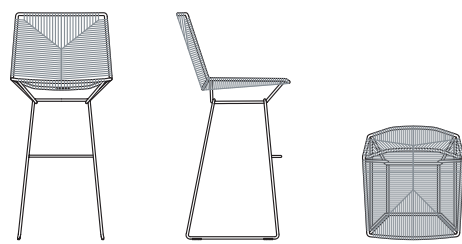

NEIL TEXTILE STOOL

STOOL H65

L50 D58 H96 cm
seat H65 cm

STOOL H78

L50 D58 H107 cm
seat H78 cm

NEIL LEATHER STOOL

STOOL H65

L50 D58 H96 cm
seat H65 cm

STOOL H78

L50 D58 H107 cm
seat H78 cm

NEIL TEXTILE STOOL

STOOL H65

L50 D58 H96 cm
seat H65 cm

STOOL H78

L50 D58 H107 cm
seat H78 cm

Finishing

The number in the dot corresponds to the number of colour/material finish.

Here below, in the section FINISH OPTIONS, please note all the colours of the materials used for this product.

NEIL LEATHER STOOL