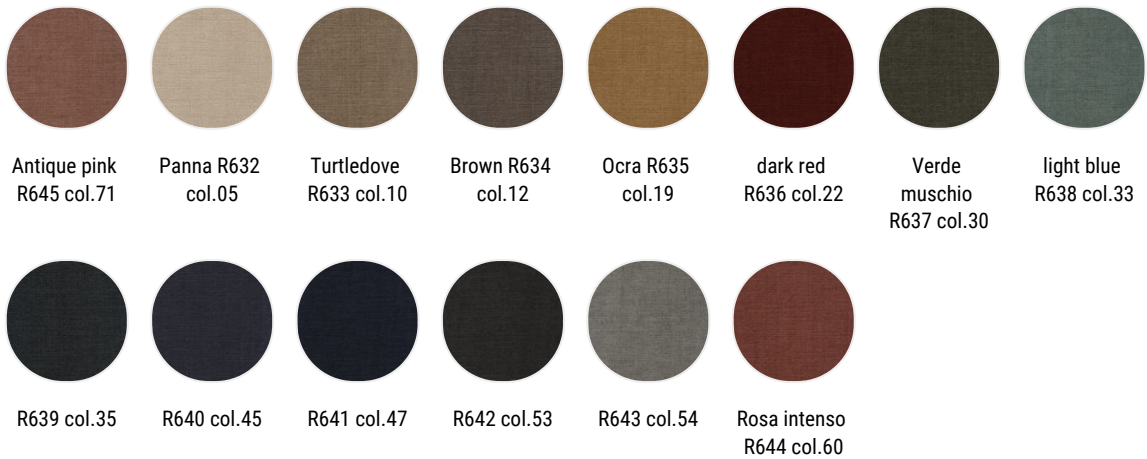

Glossy orange col. 11

Glossy English green col. 17

Matt ecrú col. 23

Glossy silver gray col. 04

Matt anthracite gray col. 03

STRUCTURE

Chrome

Black chrome

Matt painted

Matt painted white X053

Matt painted black nickel X101

COVER

Saddle-hide

Black R900 Col. 02

Dark grey R903 Col. 03

Natural R904 Col. 26

Turtledove R906 Col. 29

Etis

Anima

Natura

Londra

white R058
Col. 01

brown R060
Col. 06

grey R063
Col. 09

Coral red
R579 Col.
0541

Brick-red
R587 Col. 481

Sage R580
Col. 931

Graphite grey
R586 Col. 991

Dark grey -
back R588
Col. 791

Medium grey
R582 Col. 141

Dark grey
R583 Col. 181

Black R576
Col. 191