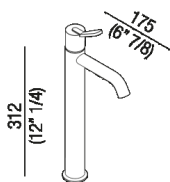

Single-hole mixer tap for washbasin without pop-up plug lever
 AFEZ003_

design Benedini Associati, 2018

Top mounted tap for washbasin.

Single-hole mixer tap for washbasin without pop-up plug lever, including flexible connection hoses

Height:	32.2 cm	12" 5/8 inches
---------	---------	----------------

Depth:	17.5 cm	6" 7/8 inches
--------	---------	---------------

Finishes

Chrome

Matt white painted

Matt black painted

Materials

Brass