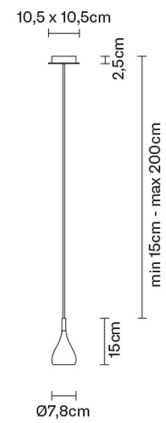

BIJOU

D75A0101

Prospero Rasulo

Description

Pendant lamp with white painted metal structures.

Dimensions

Voltage

220-240V

Socket

1xGU10

Light source and alternative bulbs

cod. A11105C01

cod. A11105C01

GU10 1x7W - LED
Max Watt. 50W

GU10 1x7W - LED

Material

Parete

Weight Lamp

Net: 0.63 kg

Packaging

Gross weight: 0.72 kg

Volume: 0.007 m³

Number of boxes: 1

Specs