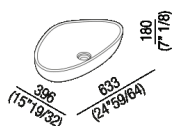

Over countertop washbasin with waste
ACER1098_

Benedini Associati, 2014

Over countertop washbasin in Cristalplant®
biobased or marble.