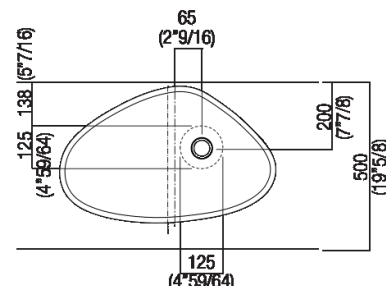

**Finishes**

-  White
-  White Carrara
-  Grey Carnico
-  Black Marquina
-  Green Alpi
-  Dark Emperador

**Materials**

-  Cristalplant® biobased
-  Marble

Height:	18 cm	7" 1/8 inches
Width:	63.3 cm	24" 59/64 inches
Weight:	12 kg	26 lbs
Depth:	39.6 cm	15" 19/32 inches
Packaging:	70 x 45 x 28 cm	27" 1/2 x 17" 3/4 x 11" inches
Total weight:	14 kg	30 lbs

\*h.consigliata / advised h.

Holes for countertop washbasins and top mounted taps for top

PIANO cm 50 / COUNTERTOP cm 50

Posizione standard per rubinetto su piano  
 Standard position for top mounted tap

Posizione standard per rubinetto a parete  
 Standard position for wall mounted tap

Posizione speciale per rubinetto Sen a parete e Square con bocca curva  
 Special position for wall mounted tap Sen and Square white curved spout

Tap position, recommended height

**POSIZIONE RUBINETTERIA / TAP POSITION**

Altezza consigliata / Recommended height

Installation notes: on casing H 40 cm Lato

**Scarico per sifone a bottiglia o ad incasso**  
**Drain for bottle trap or concealed waste trap**