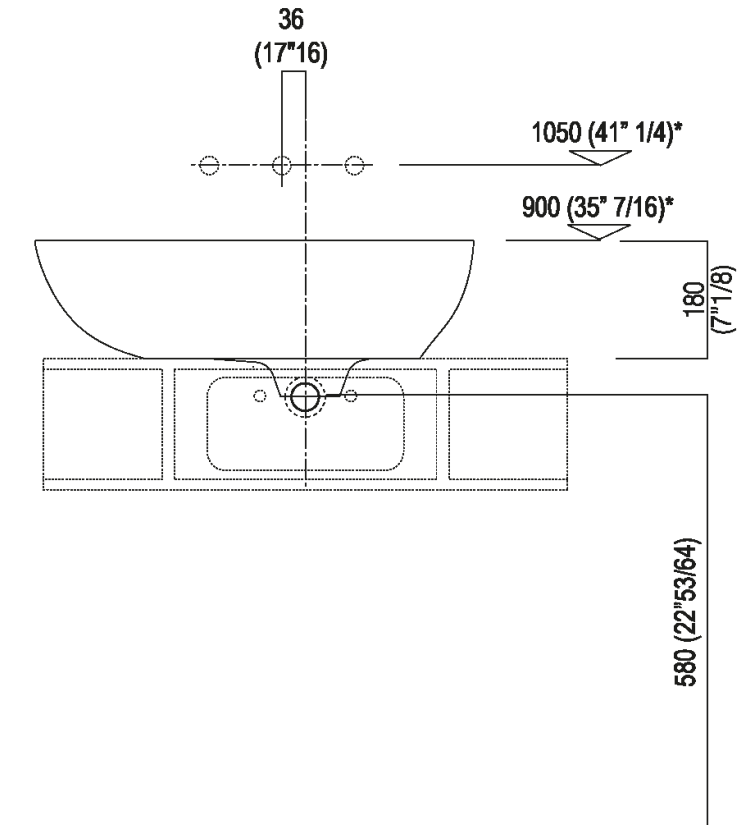

\*h.consigliata / advised h.

Holes for countertop washbasins and top mounted taps for top

PIANO cm 50 / COUNTERTOP cm 50

Posizione standard per rubinetto su piano  
 Standard position for top mounted tap

Posizione standard per rubinetto a parete  
 Standard position for wall mounted tap

Posizione speciale per rubinetto Sen a parete e Square con bocca curva  
 Special position for wall mounted tap Sen and Square white curved spout

Tap position, recommended height

**POSIZIONE RUBINETTERIA / TAP POSITION**

Altezza consigliata / Recommended height

Installation notes: on casing H 40 cm Lato

**Scarico per sifone a bottiglia o ad incasso**  
**Drain for bottle trap or concealed waste trap**

\*h.consigliata / advised h.

Installation notes: on casing H 20 cm Lato

**Scarico per sifone a bottiglia**  
**Drain for bottle trap**

\*h.consigliata / advised h.