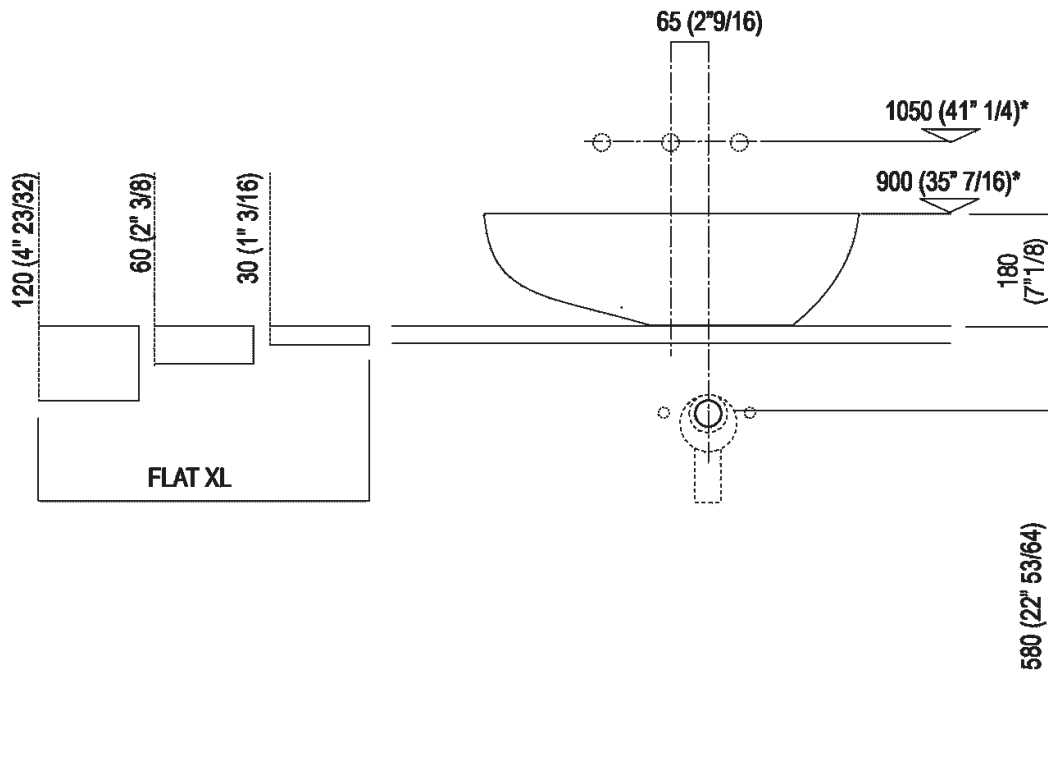

**Finishes**

-  White
-  White Carrara
-  Grey Carnico
-  Black Marquina
-  Green Alpi
-  Dark Emperador

**Materials**

-  Cristalplant® biobased
-  Marble

Height:	18 cm	7" 1/8 inches
Width:	63.3 cm	24" 59/64 inches
Weight:	12 kg	26 lbs
Depth:	39.6 cm	15" 19/32 inches
Packaging:	70 x 45 x 28 cm	27" 1/2 x 17" 3/4 x 11" inches
Total weight:	14 kg	30 lbs

Note: The washbasin is also available in stone or marble types on demand. Price to be calculated. The above measurements refer to the Cristalplant® biobased version, for the marble version the measurements are: Weight: 33 lbsPackaging: 27" 1/2 x 17" 3/4 x 11"Gross weight: 55 lbs

**Main dimensions**

Installation notes: on self-bearing countertop

**Scarico per sifone a bottiglia**  
**Drain for bottle trap**

\*h.consigliata / advised h.

Installation notes: on self-bearing countertop

\*h.consigliata / advised h.

Holes for countertop washbasins and top mounted taps for top

PIANO cm 50 / COUNTERTOP cm 50

Posizione standard per rubinetto su piano  
 Standard position for top mounted tap