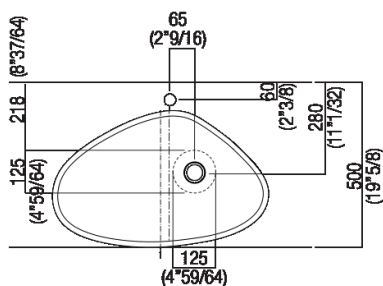

**Finishes**

-  White
-  White Carrara
-  Grey Carnico
-  Black Marquina
-  Green Alpi
-  Dark Emperador

**Materials**

-  Cristalplant® biobased
-  Marble

Height:	18 cm	7" 1/8 inches
Width:	63.3 cm	24" 59/64 inches
Weight:	12 kg	26 lbs
Depth:	39.6 cm	15" 19/32 inches
Packaging:	70 x 45 x 28 cm	27" 1/2 x 17" 3/4 x 11" inches
Total weight:	14 kg	30 lbs

Note: The washbasin is also available in stone or marble types on demand. Price to be calculated. The above measurements refer to the Cristalplant® biobased version, for the marble version the measurements are: Weight: 33 lbsPackaging: 27" 1/2 x 17" 3/4 x 11"Gross weight: 55 lbs

\*h.consigliata / advised h.

Holes for countertop washbasins and top mounted taps for top

PIANO cm 50 / COUNTERTOP cm 50

Posizione standard per rubinetto su piano  
 Standard position for top mounted tap

Tap position, recommended height

**POSIZIONE RUBINETTERIA / TAP POSITION**

Altezza consigliata / Recommended height

Installation notes: on casing H 40 cm Lato

**Scarico per sifone a bottiglia o ad incasso**  
**Drain for bottle trap or concealed waste trap**