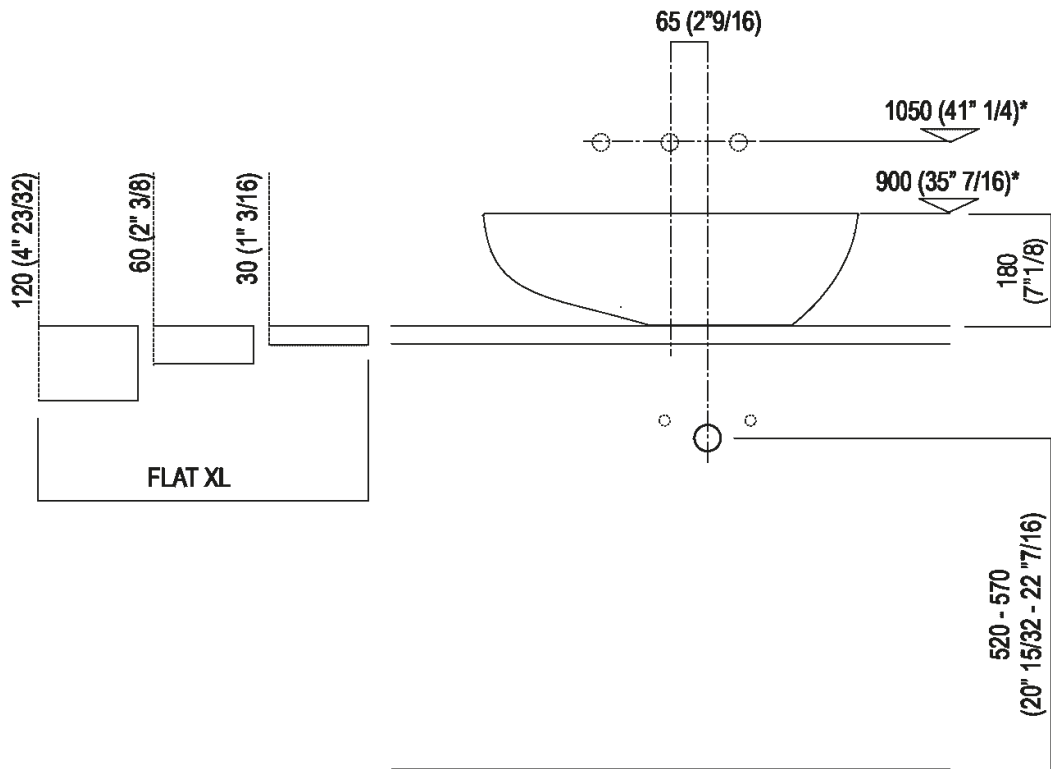

**Finishes**

-  White
-  White Carrara
-  Grey Carnico
-  Black Marquina
-  Green Alpi
-  Dark Emperador

**Materials**

-  Cristalplant® biobased
-  Marble

Height:	18 cm	7" 1/8 inches
Width:	63.3 cm	24" 59/64 inches
Weight:	12 kg	26 lbs
Depth:	39.6 cm	15" 19/32 inches
Packaging:	70 x 45 x 28 cm	27" 1/2 x 17" 3/4 x 11" inches
Total weight:	14 kg	30 lbs

Note: The washbasin is also available in stone or marble types on demand. Price to be calculated. The above measurements refer to the Cristalplant® biobased version, for the marble version the measurements are: Weight: 33 lbsPackaging: 27" 1/2 x 17" 3/4 x 11"Gross weight: 55 lbs

**Main dimensions**

Installation notes: on self-bearing countertop

**Scarico per sifone a bottiglia**  
**Drain for bottle trap**

\*h.consigliata / advised h.

Installation notes: on self-bearing countertop

\*h.consigliata / advised h.

Holes for countertop washbasins and top mounted taps for top

PIANO cm 50 / COUNTERTOP cm 50

Posizione standard per rubinetto su piano  
 Standard position for top mounted tap