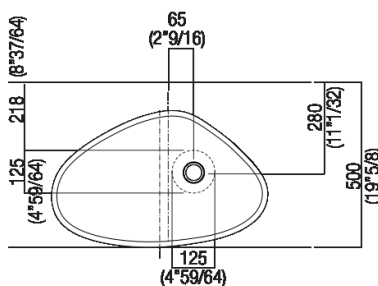

**Finishes**

-  White
-  White Carrara
-  Grey Carnico
-  Black Marquina
-  Green Alpi
-  Dark Emperador

**Materials**

-  Cristalplant® biobased
-  Marble

Height:	18 cm	7" 1/8 inches
Width:	63.3 cm	24" 59/64 inches
Weight:	12 kg	26 lbs
Depth:	39.6 cm	15" 19/32 inches
Packaging:	70 x 45 x 28 cm	27" 1/2 x 17" 3/4 x 11" inches
Total weight:	14 kg	30 lbs

\*h.consigliata / advised h.

Holes for countertop washbasins and top mounted taps for top

PIANO cm 50 / COUNTERTOP cm 50

Posizione standard per rubinetto su piano  
 Standard position for top mounted tap

Posizione standard per rubinetto a parete  
 Standard position for wall mounted tap

Posizione speciale per rubinetto Sen a parete e Square con bocca curva  
 Special position for wall mounted tap Sen and Square white curved spout

Tap position, recommended height

**POSIZIONE RUBINETTERIA / TAP POSITION**

Altezza consigliata / Recommended height

Installation notes: on casing H 40 cm Lato

**Scarico per sifone a bottiglia o ad incasso**  
**Drain for bottle trap or concealed waste trap**