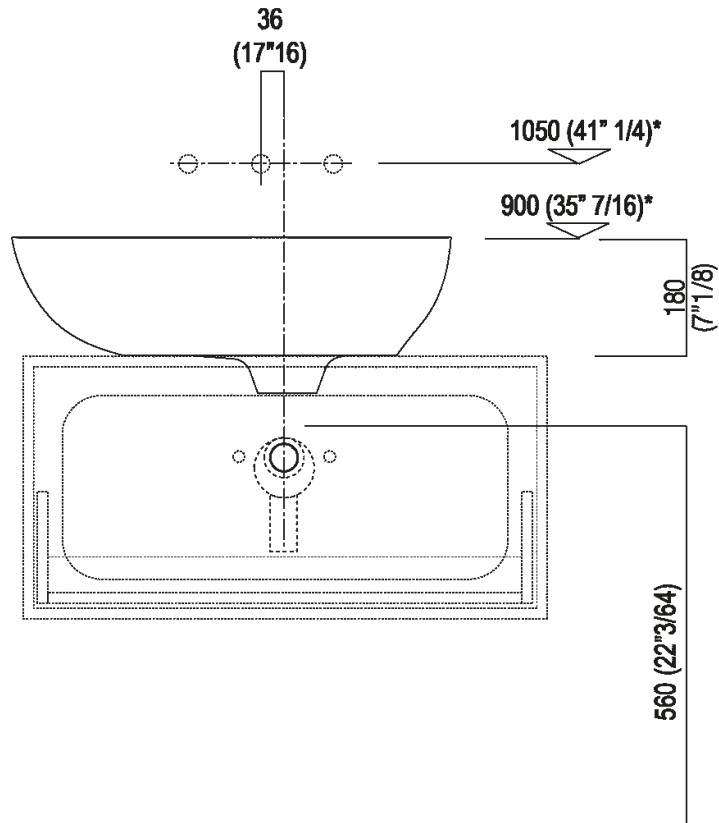

\*h.consigliata / advised h.

Holes for countertop washbasins and top mounted taps for top

PIANO cm 50 / COUNTERTOP cm 50

Posizione standard per rubinetto su piano  
 Standard position for top mounted tap

Posizione standard per rubinetto a parete  
 Standard position for wall mounted tap

Posizione speciale per rubinetto Sen a parete e Square con bocca curva  
 Special position for wall mounted tap Sen and Square white curved spout

Tap position, recommended height

**POSIZIONE RUBINETTERIA / TAP POSITION**

Altezza consigliata / Recommended height

Installation notes: on casing H 40 cm Lato

**Scarico per sifone a bottiglia o ad incasso**  
**Drain for bottle trap or concealed waste trap**

\*h.consigliata / advised h.

Installation notes: on casing H 20 cm Lato

**Scarico per sifone a bottiglia**  
**Drain for bottle trap**

\*h.consigliata / advised h.