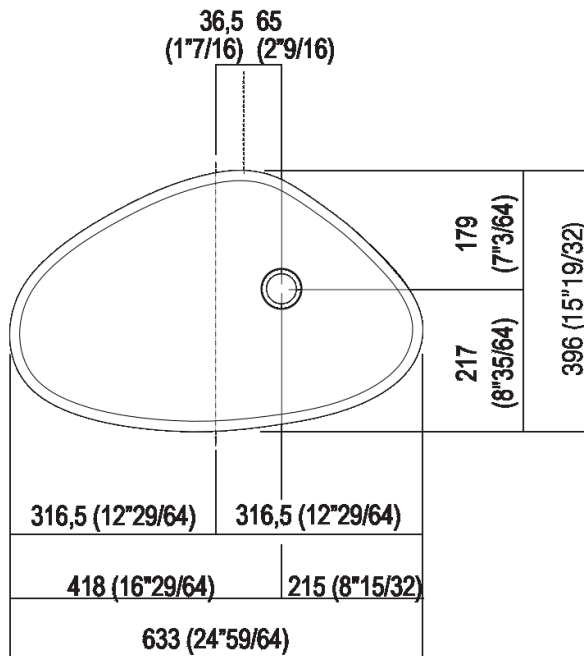

**Finishes**

-  White
-  White Carrara
-  Grey Carnico
-  Black Marquina
-  Green Alpi
-  Dark Emperador

**Materials**

-  Cristalplant® biobased
-  Marble

Height:	18 cm	7" 1/8 inches
Width:	63.3 cm	24" 59/64 inches
Weight:	12 kg	26 lbs
Depth:	39.6 cm	15" 19/32 inches
Packaging:	70 x 45 x 28 cm	27" 1/2 x 17" 3/4 x 11" inches
Total weight:	14 kg	30 lbs

Note: The washbasin is also available in stone or marble types on demand. Price to be calculated. The above measurements refer to the Cristalplant® biobased version, for the marble version the measurements are: Weight: 33 lbsPackaging: 27" 1/2 x 17" 3/4 x 11"Gross weight: 55 lbs

**Main dimensions**

Installation notes: on self-bearing countertop

**Scarico per sifone a bottiglia**  
**Drain for bottle trap**

\*h.consigliata / advised h.

Installation notes: on self-bearing countertop

\*h.consigliata / advised h.

Holes for countertop washbasins and top mounted taps for top

PIANO cm 50 / COUNTERTOP cm 50

Posizione standard per rubinetto su piano  
 Standard position for top mounted tap