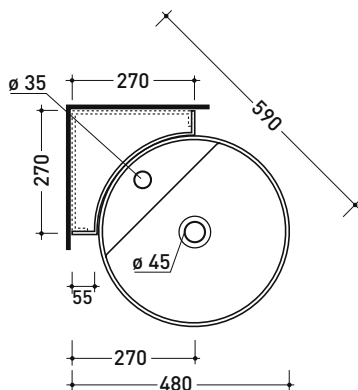

Package dim. bracket 37 x 15 x 8 cm Weight 2,4 kg Pz. Pallet n° -

UNI EN 14688 - CL20 Dop-No14688

vista zenitale / zenital view

vista frontale fissaggio staffa
fixing bracket frontal view

staffa di fissaggio
fixing bracket

TwinSet Slim

→ FLAMINIA.

design L+R PALOMBA

2020

TW42S + TS02/42 Twin Set Slim 42

Wall hung single-hole basin 42 cm + corner bracket for wall fixing

• WITH OVERFLOW • WITH TAP LEDGE

Complements: **Line taps basin:** ONE - NOKÈ - FOLD - X1
Line accessories: TWO - HOOP - NOKÈ - FOLD

Package dim. bracket 29 x 29 x 13 cm Weight 4,4 kg Pz. Pallet n° -

CE UNI EN 14688 - CL20 Dop-No14688

vista zenitale / zenital view

staffa di fissaggio
fixing bracket

vista frontale fissaggio staffa
fixing bracket frontal view

sezione longitudinale / section

sizes in mm

Please consider a 2% tolerance on indicated measurements

CERAMIC: glossy finish

white black

matt finish

milky white carbone argilla cenere nuvola fango rosso rubens petrolio