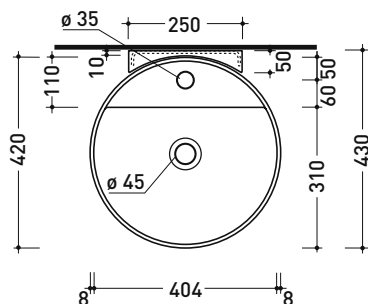

TwinSet Slim

→ FLAMINIA.

design L+R PALOMBA

2020

TW42S + TS01/42 Twin Set Slim 42

Wall hung single-hole basin 42 cm + wall fixing bracket

• WITH OVERFLOW • WITH TAP LEDGE

Complements: **Line taps basin:** ONE - NOKÈ - FOLD - X1
Line accessories: TWO - HOOP - NOKÈ - FOLD

Package dim. bracket 37 x 15 x 8 cm Weight 2,4 kg Pz. Pallet n° -

UNI EN 14688 - CL20 Dop-No14688

vista zenitale / zenital view

vista frontale fissaggio staffa
fixing bracket frontal view

staffa di fissaggio
fixing bracket

Package dim. bracket 29 x 29 x 13 cm Weight 4,4 kg Pz. Pallet n° -

CE UNI EN 14688 - CL20 Dop-No14688

vista zenitale / zenital view

staffa di fissaggio
fixing bracket

vista frontale fissaggio staffa
fixing bracket frontal view

sezione longitudinale / section

sizes in mm

Please consider a 2% tolerance on indicated measurements

CERAMIC: glossy finish

white black

matt finish

milky white carbone argilla cenere nuvola fango rosso rubens petrolio