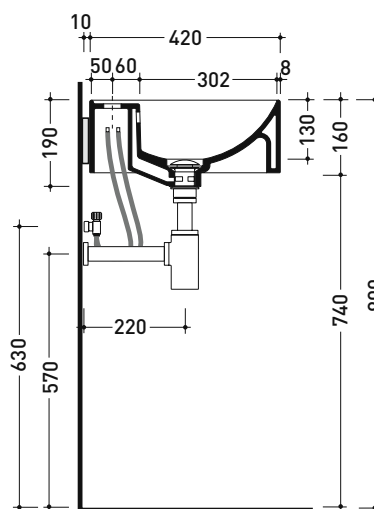

TwinSet Slim

→ FLAMINIA.

design L+R PALOMBA

2020

TW42S + TS01/42 Twin Set Slim 42

Wall hung single-hole basin 42 cm + wall fixing bracket

• WITH OVERFLOW • WITH TAP LEDGE

Complements: **Line taps basin:** ONE - NOKÈ - FOLD - X1
Line accessories: TWO - HOOP - NOKÈ - FOLD

Technical accessories: **Chrome siphon (SIFL/CR) - Telescopic chrome siphon (SIFL066)**
Stop & Go drain (PLSG)
Ceramic Stop&Go drain (PLCE)
Two piece set chrome tap filters (RF026)

Package dim. basin cm Weight 11 kg Pz. Pallet n° 30

Package dim. bracket 37 x 15 x 8 cm Weight 2,4 kg Pz. Pallet n° -

UNI EN 14688 - CL20 Dop-No14688

vista zenitale / zenital view

vista frontale fissaggio staffa
fixing bracket frontal view

staffa di fissaggio
fixing bracket

Package dim. bracket 29 x 29 x 13 cm Weight 4,4 kg Pz. Pallet n° -

CE UNI EN 14688 - CL20 Dop-No14688

vista zenitale / zenital view

staffa di fissaggio
fixing bracket

vista frontale fissaggio staffa
fixing bracket frontal view