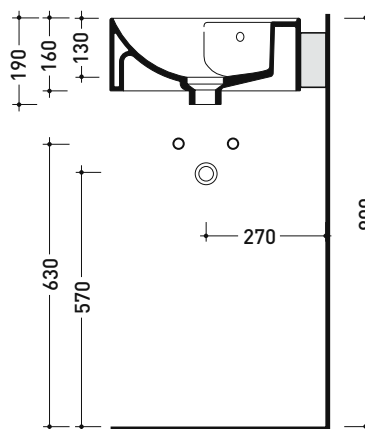

Package dim. bracket 37 x 15 x 8 cm Weight 2,4 kg Pz. Pallet n° -

UNI EN 14688 - CL20 Dop-No14688

vista zenitale / zenital view

vista frontale fissaggio staffa
fixing bracket frontal view

staffa di fissaggio
fixing bracket

TwinSet Slim

→ FLAMINIA.

design L+R PALOMBA

2020

TW42S + TS02/42 Twin Set Slim 42

Wall hung single-hole basin 42 cm + corner bracket for wall fixing

• WITH OVERFLOW • WITH TAP LEDGE

Complements: **Line taps basin:** ONE - NOKÈ - FOLD - X1
Line accessories: TWO - HOOP - NOKÈ - FOLD

Package dim. bracket 29 x 29 x 13 cm Weight 4,4 kg Pz. Pallet n° -

CE UNI EN 14688 - CL20 Dop-No14688

vista zenitale / zenital view

staffa di fissaggio
fixing bracket

vista frontale fissaggio staffa
fixing bracket frontal view

sezione longitudinale / section

sizes in mm

Please consider a 2% tolerance on indicated measurements

CERAMIC: glossy finish

white black

matt finish

milky white carbone argilla cenere nuvola fango rosso rubens petrolio