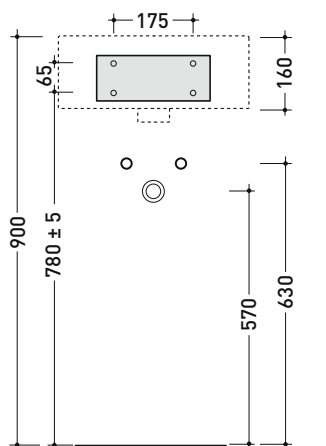

TwinSet Slim

→ FLAMINIA.

design L+R PALOMBA

2020

TW42S + TS01/42 Twin Set Slim 42

Wall hung single-hole basin 42 cm + wall fixing bracket

• WITH OVERFLOW • WITH TAP LEDGE

Complements: **Line taps basin:** ONE - NOKÈ - FOLD - X1
Line accessories: TWO - HOOP - NOKÈ - FOLD

Technical accessories: **Chrome siphon (SIFL/CR) - Telescopic chrome siphon (SIFL066)**
Stop & Go drain (PLSG)
Ceramic Stop&Go drain (PLCE)
Two piece set chrome tap filters (RF026)

Package dim. basin cm Weight 11 kg Pz. Pallet n° 30

Package dim. bracket 37 x 15 x 8 cm Weight 2,4 kg Pz. Pallet n° -

UNI EN 14688 - CL20 Dop-No14688

vista zenitale / zenital view

vista frontale fissaggio staffa
fixing bracket frontal view

staffa di fissaggio
fixing bracket

Package dim. bracket 29 x 29 x 13 cm Weight 4,4 kg Pz. Pallet n° -

CE UNI EN 14688 - CL20 Dop-No14688

vista zenitale / zenital view

staffa di fissaggio
fixing bracket

vista frontale fissaggio staffa
fixing bracket frontal view