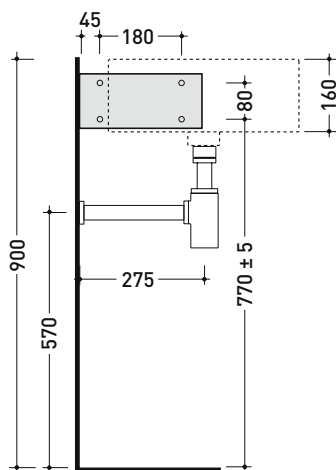

TwinSet Slim

→ FLAMINIA.

design L+R PALOMBA

2020

TW42S + TS02/42 Twin Set Slim 42

Wall hung single-hole basin 42 cm + corner bracket for wall fixing

• WITH OVERFLOW • WITH TAP LEDGE

Complements: **Line taps basin:** ONE - NOKÈ - FOLD - X1
Line accessories: TWO - HOOP - NOKÈ - FOLD

Technical accessories: **Chrome siphon (SIFL/CR) - Telescopic chrome siphon (SIFL066)**
Stop & Go drain (PLSG)
Ceramic Stop&Go drain (PLCE)
Two piece set chrome tap filters (RF026)

Package dim. basin cm Weight 11 kg Pz. Pallet n° 30

Package dim. bracket 29 x 29 x 13 cm Weight 4,4 kg Pz. Pallet n° -

CE UNI EN 14688 - CL20 Dop-No14688

vista zenitale / zenital view

staffa di fissaggio
fixing bracket

vista frontale fissaggio staffa
fixing bracket frontal view

sezione longitudinale / section

sizes in mm

Please consider a 2% tolerance on indicated measurements

CERAMIC: glossy finish

white black

matt finish

milky white carbone argilla cenere nuvola fango rosso rubens petrolio