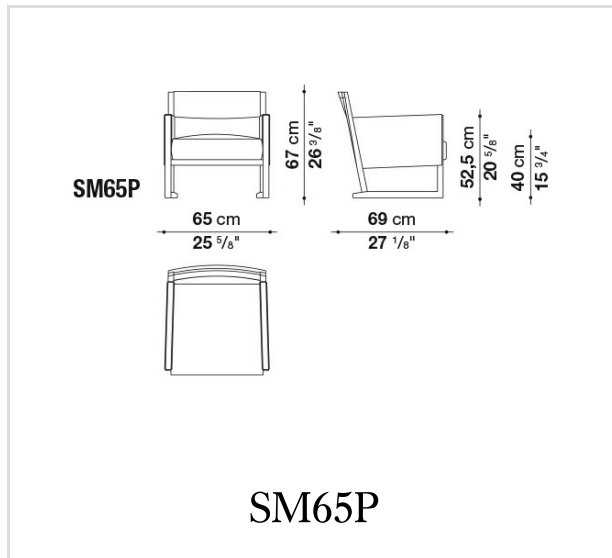

Technical information

Frame:
solid wood

Frame finish:
grey oak, brushed light oak, brushed black oak or smoked stained oak

Seat cushion:
shaped polyurethane of different density, sterilized down, polyester fibre cover

Back and armrest:
multilayered wood panel, shaped polyurethane of different density, polyester fibre, sterilized down

Ferrules:
felt

Cover:
fabric or leather

Technical drawings

B&B Italia reserves the right to make technological and aesthetic improvements to its models, including changes to the sizes and materials, without notice. The technical drawings do not define the details of the product. The measurements shown are indicative and may undergo changes. In particular, the dimensions relevant to the padded parts are subject to usage tolerances over time caused by the normal adjustment of the padding. For the specific information, please contact the dealer closest to you.