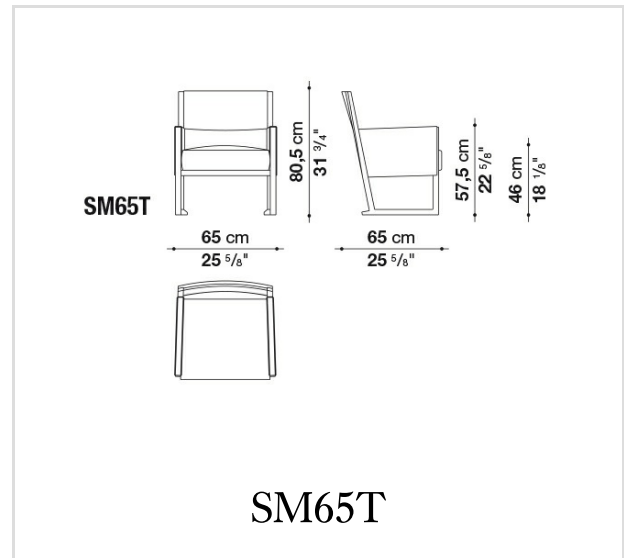

Technical information

Frame:
solid wood

Frame finish:
grey oak, brushed light oak, brushed black oak or smoked stained oak

Seat cushion:
shaped polyurethane of different density, sterilized down, polyester fibre cover

Back and armrest:
multilayered wood panel, shaped polyurethane of different density, polyester fibre, sterilized down

Ferrules:
felt

Cover:
fabric or leather

Technical drawings

B&B Italia reserves the right to make technological and aesthetic improvements to its models, including changes to the sizes and materials, without notice. The technical drawings do not define the details of the product. The measurements shown are indicative and may undergo changes. In particular, the dimensions relevant to the padded parts are subject to usage tolerances over time caused by the normal adjustment of the padding. For the specific information, please contact the dealer closest to you.