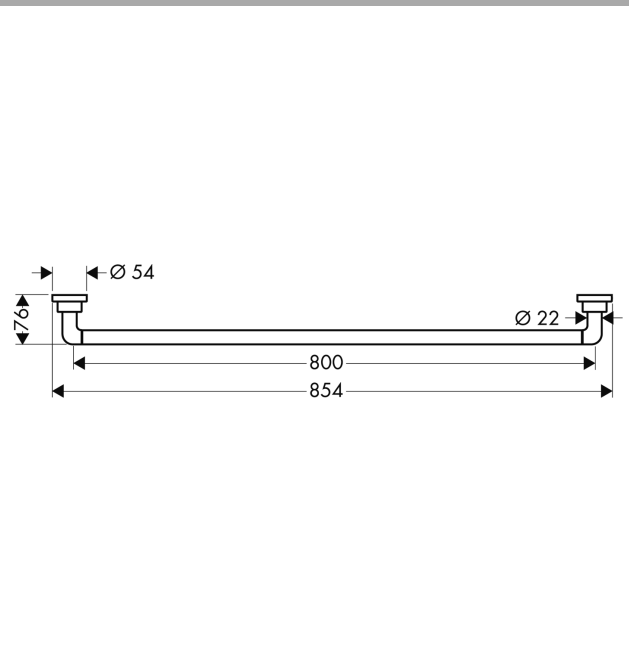

AXOR Citterio
Bath towel rail 800 mm
Finish: **Chrome** Article Number: **41780000**

product features

- wall-mounted
- material: metal
- holder material: metal
- material carrier bar: metal
- length: 854 mm
- with mounting material
- drilling distance: 800 mm
- diameter drill hole: 6 mm
- concealed fastening

Product image

Scale drawing

AXOR Citterio
Bath towel rail 800 mm
Finish: **Chrome** Article Number: **41780000**

Exploded Drawing

Year of production: >04/03

AXOR Citterio
Bath towel rail 800 mm
 Finish: **Chrome** Article Number: **41780000**

Spare part list

Year of production: >04/03

Pos.		Article Number	PC	PU
1	mounting set	40916000	2	1
2	support element	97597000	3	1
3	hollow set screw M6x6	97660000	1	1
4	hexagon socket screw M4x10	97661000	2	1