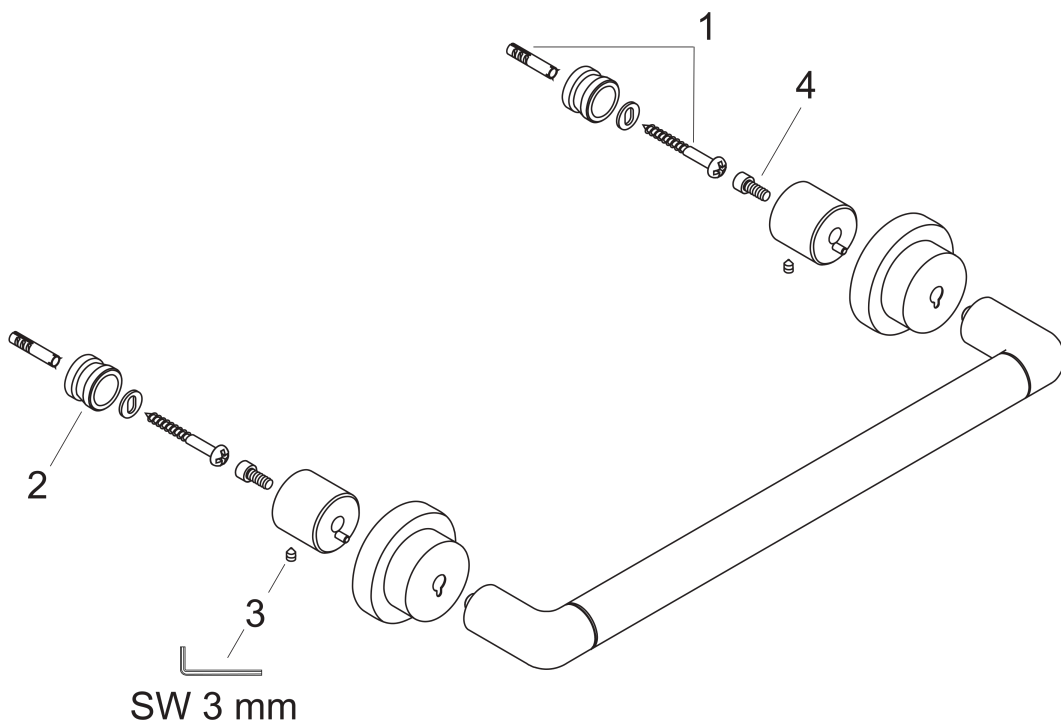

AXOR Citterio
Bath towel rail 800 mm
Finish: **Chrome** Article Number: **41780000**

product features

- wall-mounted
- material: metal
- holder material: metal
- material carrier bar: metal
- length: 854 mm
- with mounting material
- drilling distance: 800 mm
- diameter drill hole: 6 mm
- concealed fastening

Product image

Scale drawing

AXOR Citterio
Bath towel rail 800 mm
Finish: **Chrome** Article Number: **41780000**

Exploded Drawing

Year of production: >04/03

AXOR Citterio
Bath towel rail 800 mm
 Finish: **Chrome** Article Number: **41780000**

Spare part list

Year of production: >04/03

Pos.		Article Number	PC	PU
1	mounting set	40916000	2	1
2	support element	97597000	3	1
3	hollow set screw M6x6	97660000	1	1
4	hexagon socket screw M4x10	97661000	2	1