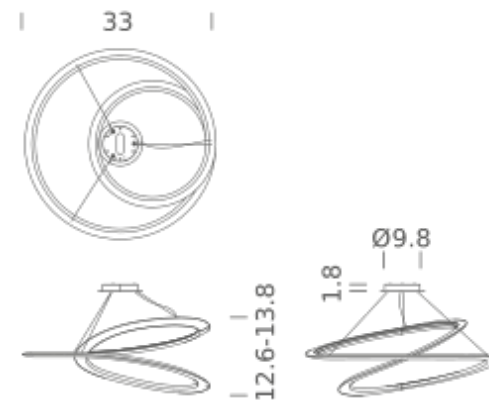

LAMPING

Source	Linear LED
Total power	77W
Emission	diffused downlight
Switching	dimmable 1-10V
Tension	120V
Color temperature	3000K
Luminous flux	4000lm (luminous output)
Typ CRI	85
Energy class	A+
IP class	20
Dimensions	33 x 33 x 13.7
Materials	Aluminum + PC
Notes	adjustable cable length 8.2' max; DALI version on request

LAMPING

Source	Linear LED
Total power	77W
Emission	diffused uplight
Switching	dimmable, 1-10V
Tension	120V
Color temperature	2700K
Luminous flux	4000lm (luminous output)
Typ CRI	85
Energy class	A+
IP class	20
Dimensions	33 x 33 x 13.7
Materials	Aluminum + PC
Notes	adjustable cable length 8.2' max; DALI version on request

Codes

KEM LWW 53
KEM LNN 53
KEM LOW 53

Structure

white
black
gold painted

PACKAGE

Package 01
Dimension: 35.4 x 35.4 x 17.7 inches / Gross weight: 24.3 lbs

Certificazioni

UPLIGHT | 3000K

LAMPING

Source	Linear LED
Total power	77W
Emission	diffused uplight
Switching	dimmable 1-10V
Tension	120V
Color temperature	3000K
Luminous flux	4000lm (luminous output)
Typ CRI	85
Energy class	A+
IP class	20
Dimensions	33 x 33 x 13.7
Materials	Aluminum + PC
Notes	adjustable cable length 8.2' max; DALI version on request