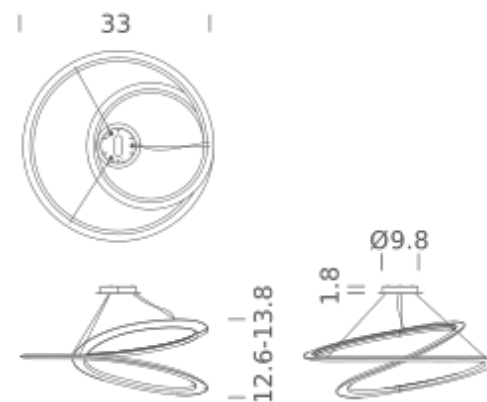

DOWNLIGHT | 2700K

LAMPING

Source	Linear LED
Total power	77W
Emission	diffused downlight
Switching	dimmable 1-10V
Tension	120V
Color temperature	2700K
Luminous flux	4000lm (luminous output)
Typ CRI	85
Energy class	A+
IP class	20
Dimensions	33 x 33 x 13.7
Materials	Aluminum + PC
Notes	adjustable cable length 8.2' max; DALI version on request

Codes

KEM LWW 54
KEM LNN 54
KEM LOW 54

Structure

white
black
gold painted

PACKAGE

Package 01
Dimension: 35.4 x 35.4 x 17.7 inches / Gross weight: 24.3 lbs

Certificazioni

DOWNLIGHT | 3000K

LAMPING

Source	Linear LED
Total power	77W
Emission	diffused downlight
Switching	dimmable 1-10V
Tension	120V
Color temperature	3000K
Luminous flux	4000lm (luminous output)
Typ CRI	85
Energy class	A+
IP class	20
Dimensions	33 x 33 x 13.7
Materials	Aluminum + PC
Notes	adjustable cable length 8.2' max; DALI version on request

LAMPING

Source	Linear LED
Total power	77W
Emission	diffused uplight
Switching	dimmable, 1-10V
Tension	120V
Color temperature	2700K
Luminous flux	4000lm (luminous output)
Typ CRI	85
Energy class	A+
IP class	20
Dimensions	33 x 33 x 13.7
Materials	Aluminum + PC
Notes	adjustable cable length 8.2' max; DALI version on request