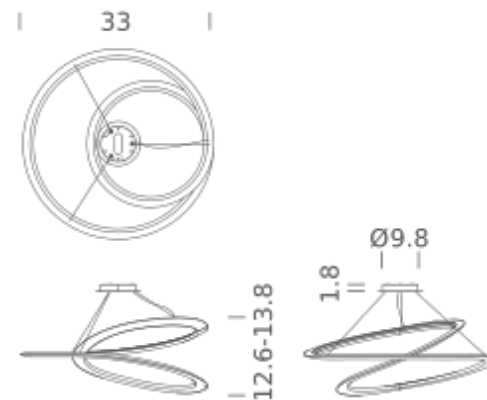

DOWNLIGHT | 2700K

LAMPING

Source	Linear LED
Total power	77W
Emission	diffused downlight
Switching	dimmable 1-10V
Tension	120V
Color temperature	2700K
Luminous flux	4000lm (luminous output)
Typ CRI	85
Energy class	A+
IP class	20
Dimensions	33 x 33 x 13.7
Materials	Aluminum + PC
Notes	adjustable cable length 8.2' max; DALI version on request

LAMPING

Source	Linear LED
Total power	77W
Emission	diffused downlight
Switching	dimmable 1-10V
Tension	120V
Color temperature	3000K
Luminous flux	4000lm (luminous output)
Typ CRI	85
Energy class	A+
IP class	20
Dimensions	33 x 33 x 13.7
Materials	Aluminum + PC
Notes	adjustable cable length 8.2' max; DALI version on request

Codes

KEM LWW 52
KEM LNN 52
KEM LOW 52

Structure

white
black
gold painted

PACKAGE

Package 01
Dimension: 35.4 x 35.4 x 17.7 inches / Gross weight: 24.3 lbs

Certificazioni

UPLIGHT | 2700K

LAMPING

Source	Linear LED
Total power	77W
Emission	diffused uplight
Switching	dimmable, 1-10V
Tension	120V
Color temperature	2700K
Luminous flux	4000lm (luminous output)
Typ CRI	85
Energy class	A+
IP class	20
Dimensions	33 x 33 x 13.7
Materials	Aluminum + PC
Notes	adjustable cable length 8.2' max; DALI version on request