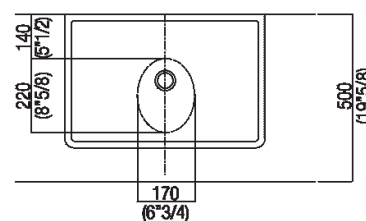

Height:	16 cm	6" 1/4 inches
Width:	60 cm	23" 5/8 inches
Weight:	33 kg	73 lbs
Depth:	40 cm	15" 3/4 inches
Packaging:	70 x 48 x 28 cm	27" 4/8 x 18" 7/8 x 11" inches
Total weight:	39 kg	86 lbs

Main dimensions

Installation notes: countertop to be rested on cabinet with thickness cm 3 (1"3/16)

Scarico per sifone a bottiglia e ad incasso
Drain for bottle trap and concealed waste trap

*h.consigliata / advised h.

Holes for countertop washbasins and top mounted taps for top

PIANO cm 50 / COUNTERTOP cm 50

Posizione standard per rubinetto su piano
Standard position for top mounted tap

Posizione standard per rubinetto a parete
Standard position for wall mounted tap

Posizione speciale per rubinetto Sen a parete e Square con bocca curva
Special position for wall mounted tap
Sen and Square white curved spout

Tap position, recommended height

POSIZIONE RUBINETTERIA / TAP POSITION