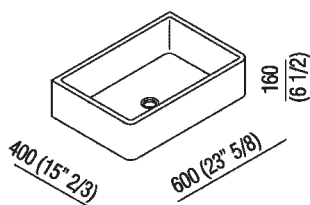

Over countertop washbasin
ACER0730P_

Benedini Associati, 1999

Over countertop washbasin in white Carrara
marble.

Finishes

- White Carrara
- Black Marquina
- Grey Carnico
- Dark Emperador
- Green Alpi

Materials

- Marble

Rectangular over countertop washbasin in white Carrara marble, grey carnico marble, black Marquina marble, green Alpi marble o Emperador dark marble, without overflow. Designed for waste .MET0563.

Height:	16 cm	6" 1/4 inches
Width:	60 cm	23" 5/8 inches
Weight:	33 kg	73 lbs
Depth:	40 cm	15" 3/4 inches
Packaging:	70 x 48 x 28 cm	27" 4/8 x 18" 7/8 x 11" inches
Total weight:	39 kg	86 lbs