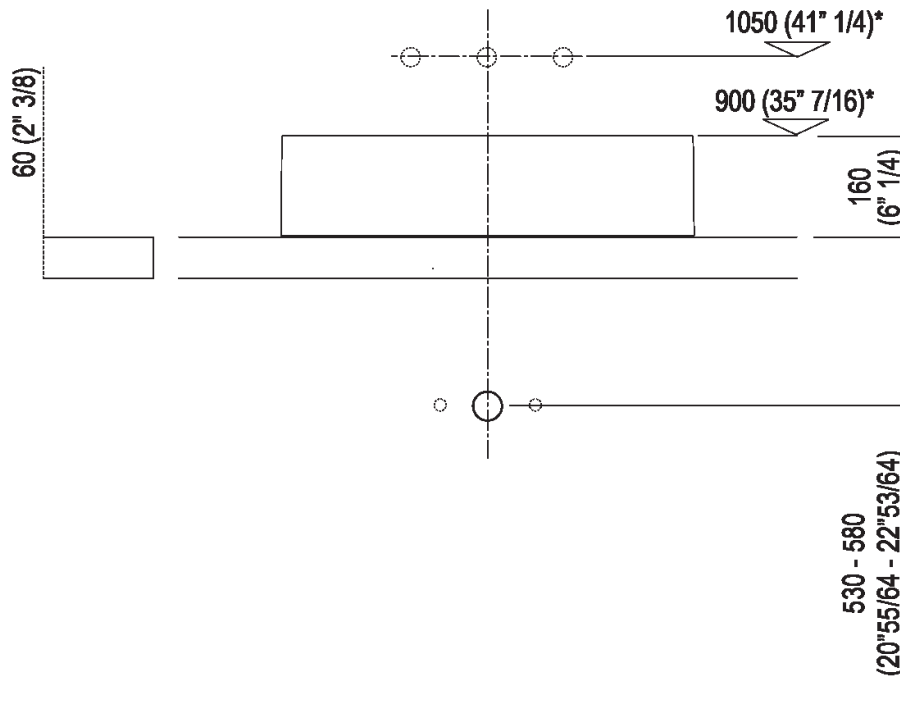

Height:	16 cm	6" 1/4 inches
Width:	60 cm	23" 5/8 inches
Weight:	33 kg	73 lbs
Depth:	40 cm	15" 3/4 inches
Packaging:	70 x 48 x 28 cm	27" 4/8 x 18" 7/8 x 11" inches
Total weight:	39 kg	86 lbs

Main dimensions

Holes for countertop washbasins and top mounted taps for top

PIANO cm 50 / COUNTERTOP cm 50

Posizione standard per rubinetto su piano
Standard position for top mounted tap

Posizione standard per rubinetto a parete
Standard position for wall mounted tap

Altezza consigliata / Recommended height

Installation notes: countertop to be rested on cabinet with thickness cm 6 (2"3/8)

Scarico per sifone a bottiglia e ad incasso
Drain for bottle trap and concealed waste trap

*h.consigliata / advised h.

Installation notes: countertop with concealed wall
 fixings/freestanding with thickness cm 6 (2"3/8)

Scarico per sifone a bottiglia
Drain for bottle trap

*h.consigliata / advised h.