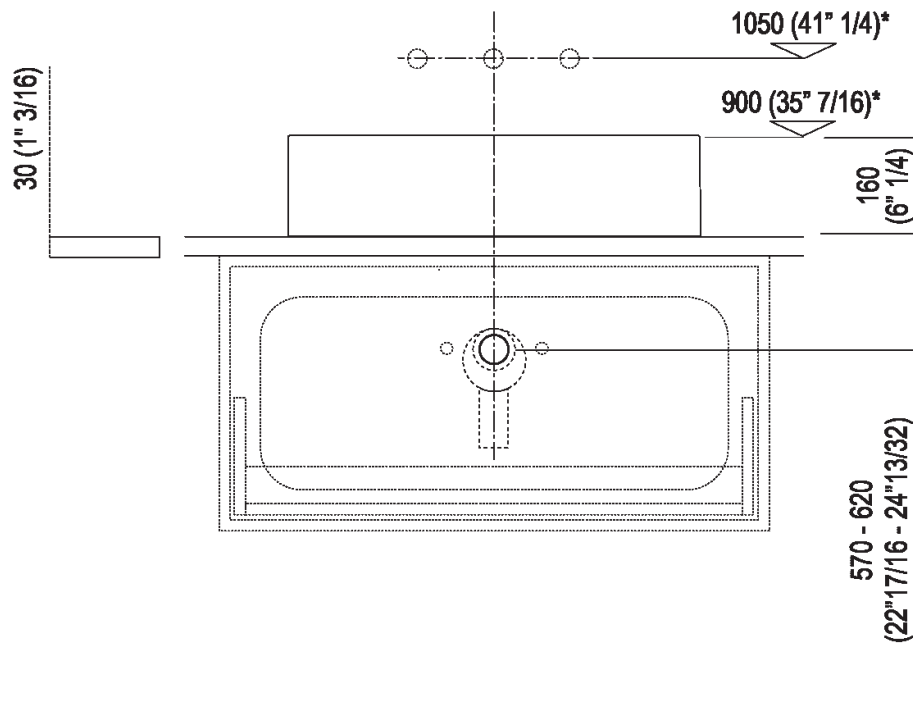

Height:	16 cm	6" 1/4 inches
Width:	60 cm	23" 5/8 inches
Weight:	33 kg	73 lbs
Depth:	40 cm	15" 3/4 inches
Packaging:	70 x 48 x 28 cm	27" 4/8 x 18" 7/8 x 11" inches
Total weight:	39 kg	86 lbs

Main dimensions

Installation notes: countertop to be rested on cabinet with thickness cm 3 (1"3/16)

Scarico per sifone a bottiglia e ad incasso
Drain for bottle trap and concealed waste trap

*h.consigliata / advised h.

Holes for countertop washbasins and top mounted taps for top

PIANO cm 50 / COUNTERTOP cm 50

Posizione standard per rubinetto su piano
Standard position for top mounted tap

Posizione standard per rubinetto a parete
Standard position for wall mounted tap

Posizione speciale per rubinetto Sen a parete e Square con bocca curva
Special position for wall mounted tap
Sen and Square white curved spout

Tap position, recommended height

POSIZIONE RUBINETTERIA / TAP POSITION