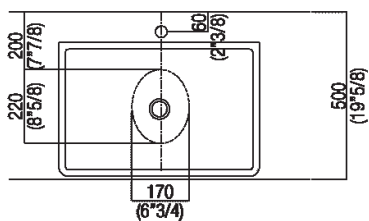

Height:	16 cm	6" 1/4 inches
Width:	60 cm	23" 5/8 inches
Weight:	33 kg	73 lbs
Depth:	40 cm	15" 3/4 inches
Packaging:	70 x 48 x 28 cm	27" 4/8 x 18" 7/8 x 11" inches
Total weight:	39 kg	86 lbs

Main dimensions

Installation notes: countertop to be rested on cabinet with thickness cm 3 (1"3/16)

Scarico per sifone a bottiglia e ad incasso
Drain for bottle trap and concealed waste trap

*h.consigliata / advised h.

Holes for countertop washbasins and top mounted taps for top

PIANO cm 50 / COUNTERTOP cm 50

Posizione standard per rubinetto su piano
Standard position for top mounted tap

Posizione standard per rubinetto a parete
Standard position for wall mounted tap