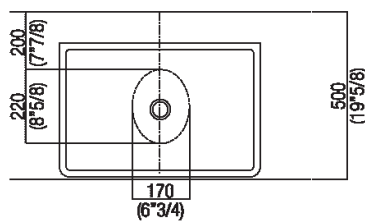

Height:	16 cm	6" 1/4 inches
Width:	60 cm	23" 5/8 inches
Weight:	33 kg	73 lbs
Depth:	40 cm	15" 3/4 inches
Packaging:	70 x 48 x 28 cm	27" 4/8 x 18" 7/8 x 11" inches
Total weight:	39 kg	86 lbs

Main dimensions

Installation notes: countertop to be rested on cabinet with thickness cm 3 (1"3/16)

Scarico per sifone a bottiglia e ad incasso
Drain for bottle trap and concealed waste trap

*h.consigliata / advised h.

Holes for countertop washbasins and top mounted taps for top

PIANO cm 50 / COUNTERTOP cm 50

Posizione standard per rubinetto su piano
Standard position for top mounted tap

Posizione standard per rubinetto a parete
Standard position for wall mounted tap