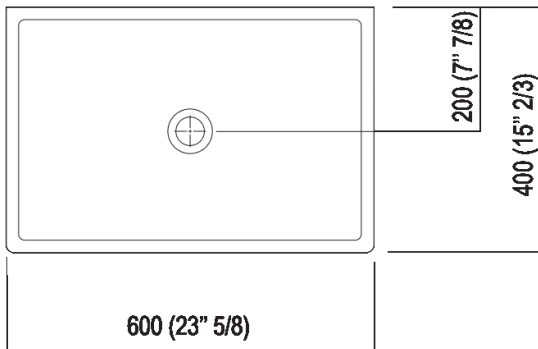

Height:	16 cm	6" 1/4 inches
Width:	60 cm	23" 5/8 inches
Weight:	33 kg	73 lbs
Depth:	40 cm	15" 3/4 inches
Packaging:	70 x 48 x 28 cm	27" 4/8 x 18" 7/8 x 11" inches
Total weight:	39 kg	86 lbs

Main dimensions