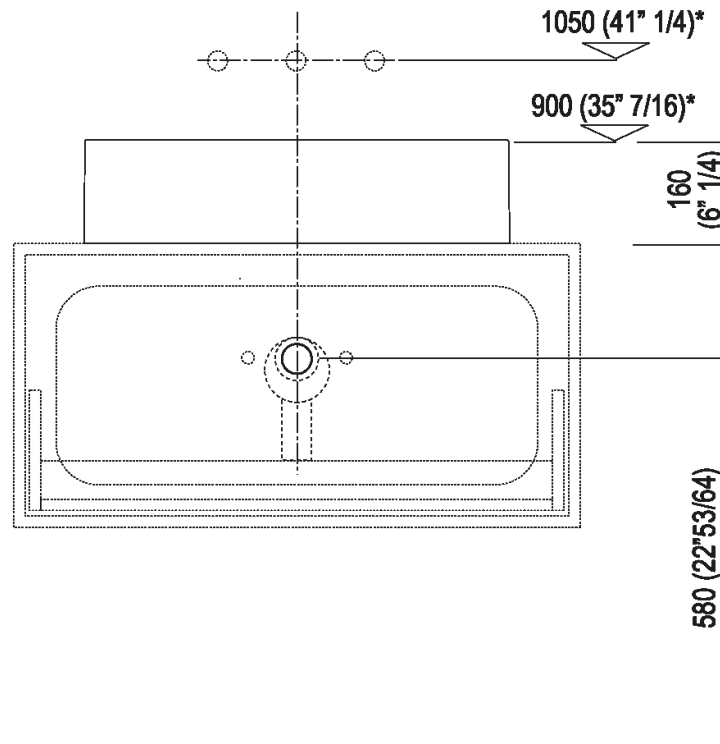

Height:	16 cm	6" 1/4 inches
Width:	60 cm	23" 5/8 inches
Weight:	33 kg	73 lbs
Depth:	40 cm	15" 3/4 inches
Packaging:	70 x 48 x 28 cm	27" 4/8 x 18" 7/8 x 11" inches
Total weight:	39 kg	86 lbs

Main dimensions

Altezza consigliata / Recommended height

Installation notes: countertop to be rested on cabinet with thickness cm 6 (2"3/8)

Scarico per sifone a bottiglia e ad incasso
Drain for bottle trap and concealed waste trap

*h.consigliata / advised h.

Installation notes: countertop with concealed wall
 fixings/freestanding with thickness cm 6 (2"3/8)

Scarico per sifone a bottiglia
Drain for bottle trap

*h.consigliata / advised h.

Installation notes: on casing H 40 cm Lato

Scarico per sifone a bottiglia e ad incasso
Drain for bottle trap and concealed waste trap

***h.consigliata / advised h.**

Installation notes: on casing H 20 cm Lato