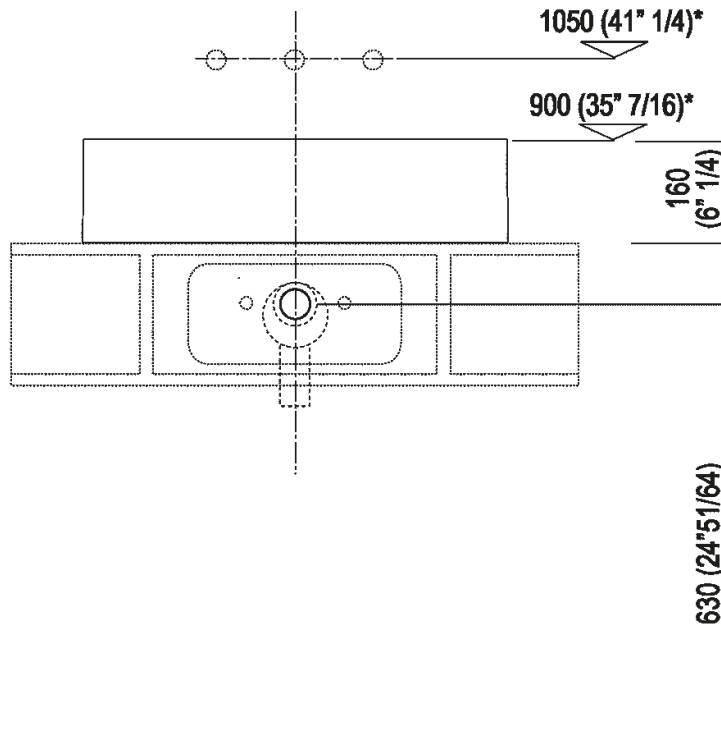

Height:	16 cm	6" 1/4 inches
Width:	60 cm	23" 5/8 inches
Weight:	33 kg	73 lbs
Depth:	40 cm	15" 3/4 inches
Packaging:	70 x 48 x 28 cm	27" 4/8 x 18" 7/8 x 11" inches
Total weight:	39 kg	86 lbs

Main dimensions

Holes for countertop washbasins and top mounted taps for top

PIANO cm 50 / COUNTERTOP cm 50

Posizione standard per rubinetto su piano
Standard position for top mounted tap

Posizione standard per rubinetto a parete
Standard position for wall mounted tap

*h.consigliata / advised h.

Installation notes: countertop with concealed wall
 fixings/freestanding with thickness cm 6 (2"3/8)

Scarico per sifone a bottiglia
Drain for bottle trap

*h.consigliata / advised h.

Installation notes: on casing H 40 cm Lato

Scarico per sifone a bottiglia e ad incasso
Drain for bottle trap and concealed waste trap

***h.consigliata / advised h.**

Installation notes: on casing H 20 cm Lato