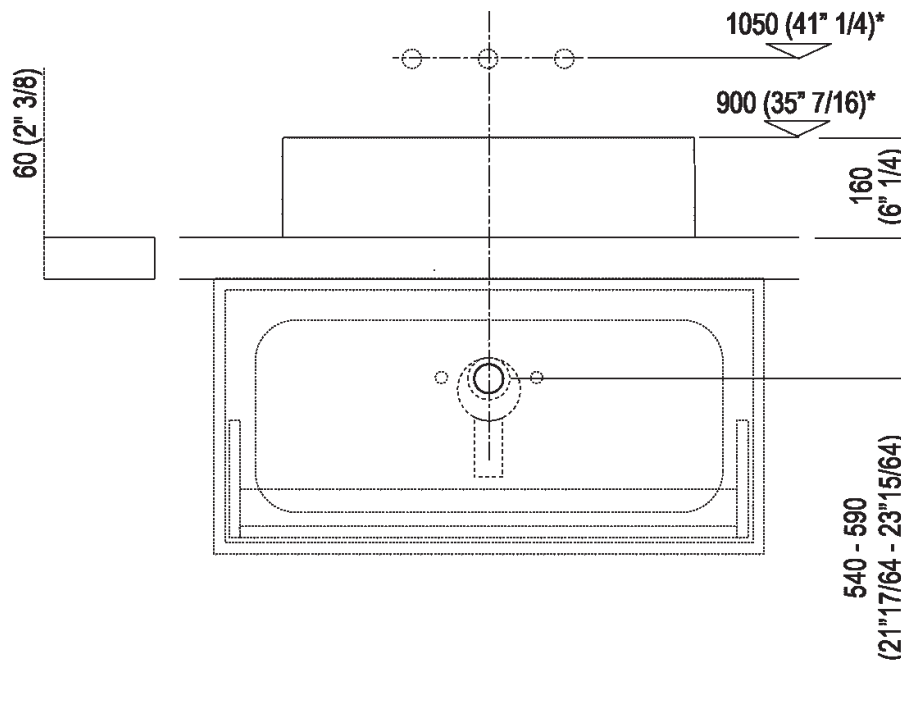

Height:	16 cm	6" 1/4 inches
Width:	60 cm	23" 5/8 inches
Weight:	33 kg	73 lbs
Depth:	40 cm	15" 3/4 inches
Packaging:	70 x 48 x 28 cm	27" 4/8 x 18" 7/8 x 11" inches
Total weight:	39 kg	86 lbs

Main dimensions

Holes for countertop washbasins and top mounted taps for top

PIANO cm 50 / COUNTERTOP cm 50

Posizione standard per rubinetto su piano
Standard position for top mounted tap

Posizione standard per rubinetto a parete
Standard position for wall mounted tap

Posizione speciale per rubinetto Sen a parete e Square con bocca curva
Special position for wall mounted tap
Sen and Square white curved spout

Tap position, recommended height

POSIZIONE RUBINETTERIA / TAP POSITION

Altezza consigliata / Recommended height

Installation notes: countertop to be rested on cabinet with thickness cm 6 (2"3/8)

Scarico per sifone a bottiglia e ad incasso
Drain for bottle trap and concealed waste trap