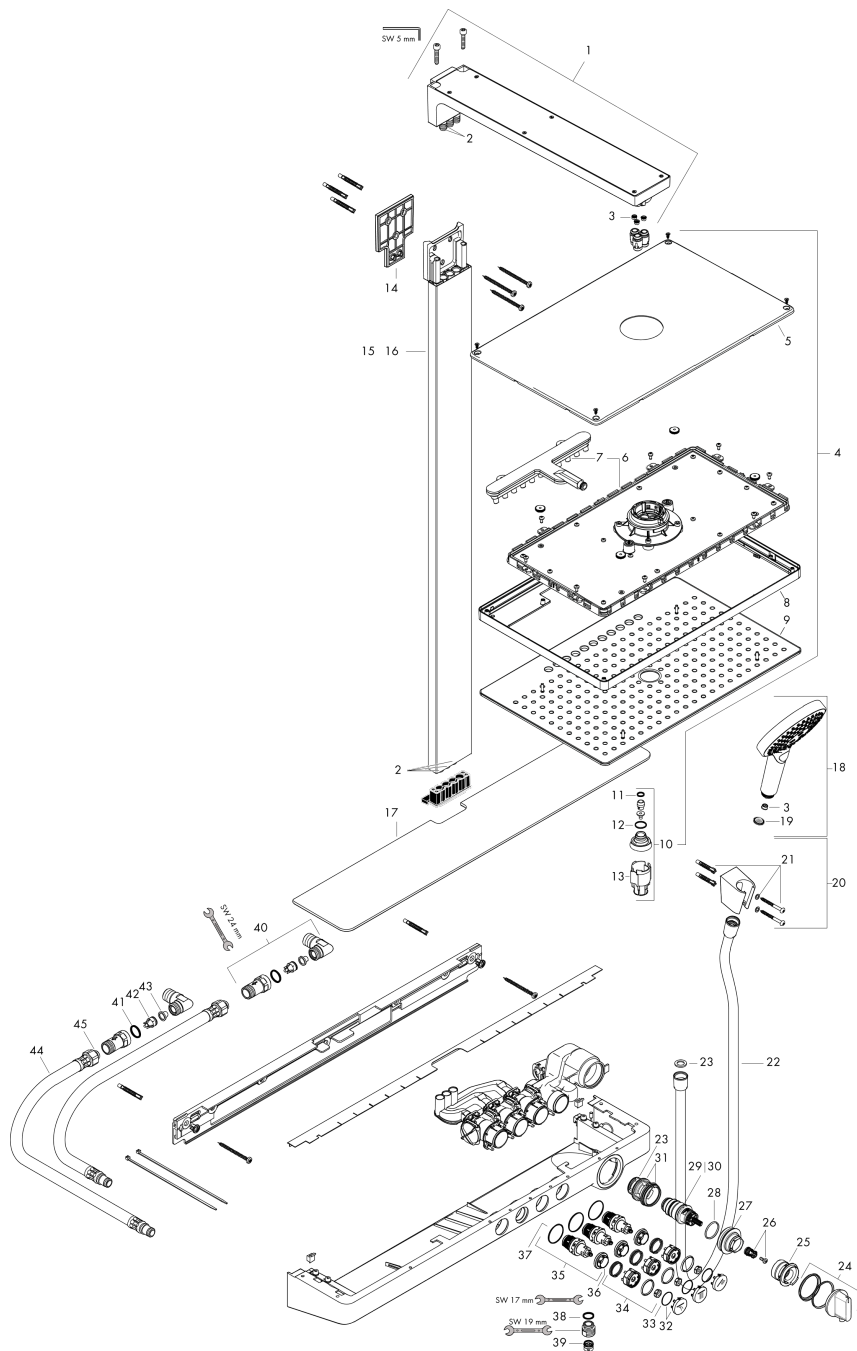

Rainmaker Select
Showerpipe 460 2jet EcoSmart 9 l/min with thermostat
Surfaces: **White/Chrome** Article Number: **27028400**

Exploded Drawing

Year of production: >07/15

Rainmaker Select
Showerpipe 460 2jet EcoSmart 9 l/min with thermostat
Surfaces: **White/Chrome** Article Number: **27028400**

Spare part list

Year of production: >07/15

Pos.	Description	Article Number	Price	PU
1	shower arm	92680000	-	1
2	O-ring 9x1,5	98117000	-	1
3	flow limiter (9 l/min)	95659000	-	1
4	head shower	92723400	-	1
5	cover	93393000	-	1
6	cartridge, assy	93389XXX	-	-
7	spray insert	92923000	-	1
8	frame	93391000	-	1
9	spray body	92704000	-	1
10	spray insert	92685000	-	1
11	O-ring 8x2	98112000	-	1
12	O-ring 15x2	98163000	-	1
13	special tool	92686000	-	1
14	tile-matching-disk	92679000	-	1
15	pipe with cover (850 mm)	93409000	-	1
16	pipe with cover (950 mm)	92678000	-	1
17	shelf	92677000	-	1
18	handshower	26531400	-	1
19	filter packing	94246000	-	1
20	shower holder	28331000	-	1
21	mounting set	40915000	-	1
22	shower hose Isiflex'B 1,60 m	28276000	-	1
23	seal	98058000	-	1
24	handle for thermostat	92673000	-	1
25	safety set	92675000	-	1
26	handle fixing set	92136000	-	1
27	O-ring 38x2,5	98198000	-	1
28	O-ring 26x2	98147000	-	1
29	thermostat cartridge	98282000	-	1
30	cartridge for exchanged connections	92373000	-	1
31	O-ring 34x2	98383000	-	1
32	set of symbols	98367000	-	1
33	O-ring 20x1	98140000	-	1
34	spring with sleeve	92340000	-	1
35	shut off unit	95758000	-	1
36	nut	98368000	-	1
37	O-ring 22x1,5	98173000	-	1
38	O-ring 14x2	98129000	-	1
39	non return valve	97980000	-	1
40	hose connection angel	25948000	-	1
41	O-ring 17x2,5	98387000	-	1