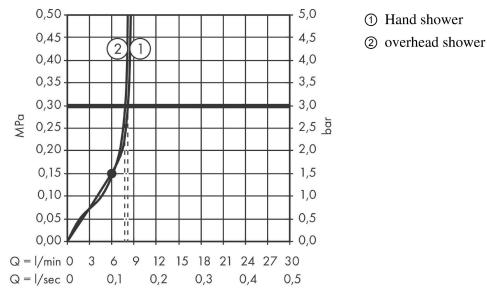

Rainmaker Select
Showerpipe 460 2jet EcoSmart 9 l/min with thermostat
 Surfaces: **White/Chrome** Article Number: **27028400**

Description

product features

- consists of: overhead shower, hand shower, shower thermostat, shower hose, shower holder
- overhead shower Rainmaker Select 460 2jet
- shower head size overhead shower: 460 x 300 mm
- spray type overhead shower: Rain, RainStream
- easy cleanable spray disc in glass optics
- shelf made of safety glass
- shelf finish: white
- maximum flow rate at 3 bar: 9 l/min
- flow rate Rain spray (at 3 bar): 9 l/min
- flow rate RainStream spray (at 3 bar): 9 l/min
- bar width: 80 mm
- shower arm length overhead shower: 450 mm
- CoolContact thermostat: Prevents the housing from heating up, making showering even safer
- thermostat ShowerTablet Select 700
- isolated water conduction
- safety lock at 40° C
- adjustable hot water limitation
- convenient diversion via Select button
- outlets may be operated simultaneously
- mounting type: exposed installation
- connection dimension DN15
- connection thread G ½
- centre distance 150 ± 18 mm

Technology

Product image

Scale drawing

Rainmaker Select
Showerpipe 460 2jet EcoSmart 9 l/min with thermostat
 Surfaces: **White/Chrome** Article Number: **27028400**

Flowchart

Rainmaker Select
Showerpipe 460 2jet EcoSmart 9 l/min with thermostat
 Surfaces: **White/Chrome** Article Number: **27028400**