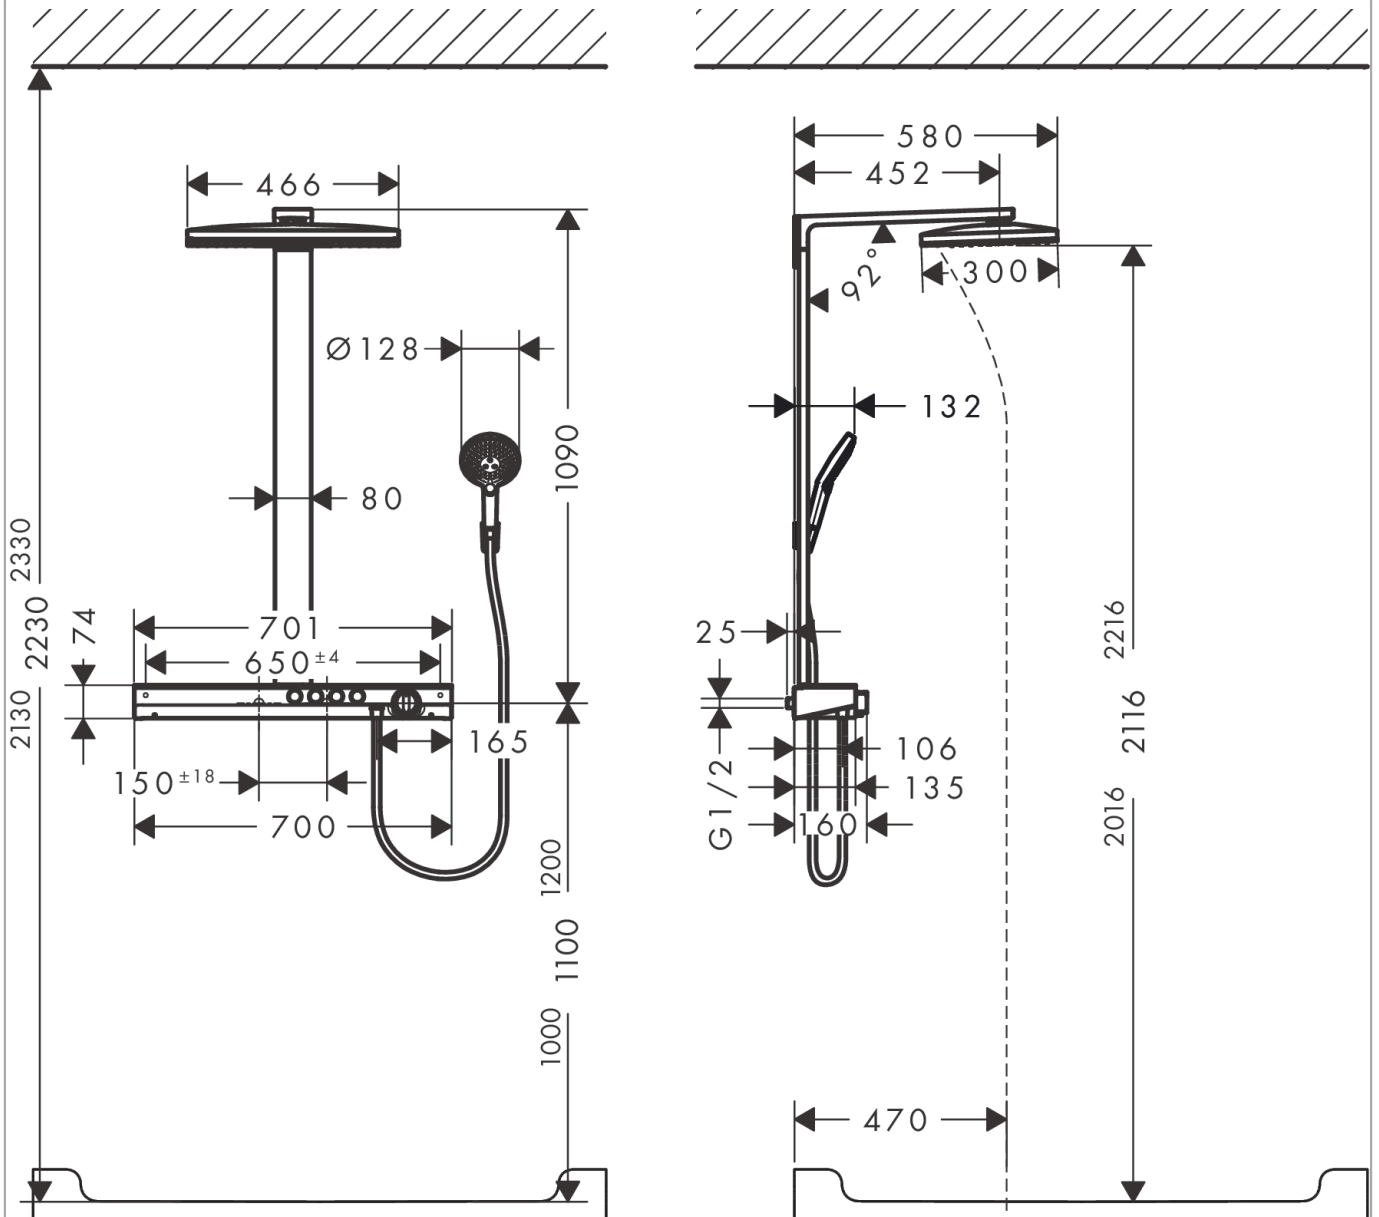

Rainmaker Select
Showerpipe 460 2jet EcoSmart 9 l/min with thermostat
Surfaces: **White/Chrome** Article Number: **27028400**

Installation examples