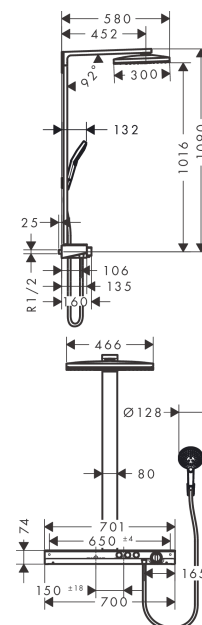

Scale drawing