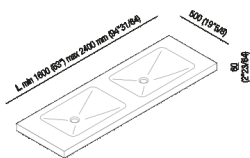

**TECHNICAL SPECIFICATION SHEET**  
**Washbasins integrated into the top Flat**  
**XL Raso autoportante**  
**AXNRAS2Z\_**

---

Countertop 6 cm (2" 3/8) with two integrated washbasins Raso AXNRAS2Z\_

Benedini Associati, 2002

---

Self-bearing Flat XL top with 6 cm thick and two Raso washbasins integrated, in Exmar.

---

Height:	6 cm	2" 3/8 inches
---------	------	---------------

---

Depth:	50 cm	19" 3/4 inches
--------	-------	----------------

---

Note: It is available with a minimum length of 100 cm (39" 3/8) and a maximum length of 240 cm (94" 1/2).

---

**Finishes**

White

**Materials**

Exmar