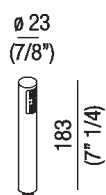

Cylindrical limescale resistant handheld shower in ABS with non-return valve  
 .MET0268R\_

Cylindrical limescale resistant handheld shower in ABS with non-return valve.  
 Coupling 1/2" G

Height:	18.3 cm	7" 1/4 inches
Diameter:	2.3 cm	7/8" inches