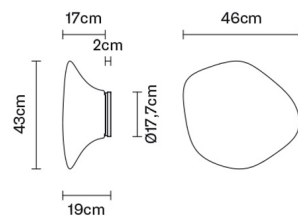

**Dimensions**

**Voltage**

220-240V

**Socket**

1xE27

**Material**

Glass - Metal

**Light source and alternative bulbs**

cod. A10234C01

E27 1x13W - LED  
Max Watt. 150W

**Available diffuser colours**

White

**Available structure colours**

White

**Not included accessories**

Bulb  
Base for cluster F07 Z01 01

**Weight Lamp**

Net: 4.38 kg

**Packaging**

Gross weight: 5.31 kg  
Volume: 0.07 m<sup>3</sup>  
Number of boxes: 1

**Specs**

**EAC** IP40

**In the same family**