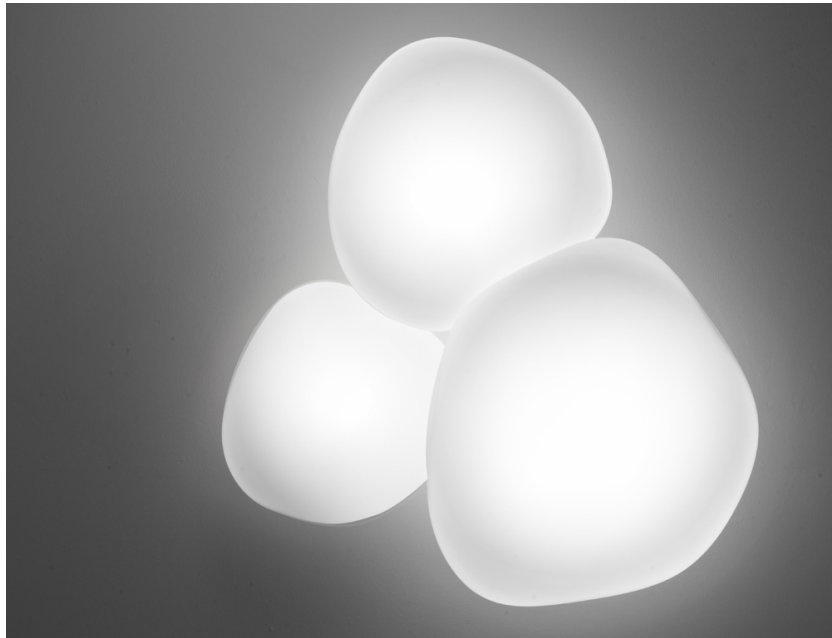

LUMI

**F07G1901**

Alberto Saggia & Valerio Sommella / D&G Studio

**Description**

Wall/ceiling lamp with diffuser in satin-finish white blown glass. Supporting structure made of metal or polyester reinforced with glass fibre, painted white.

**Dimensions**

**Voltage**

220-240V

**Socket**

1xE27

**Material**

Glass - Metal

**Light source and alternative bulbs**

cod. A10234C01

E27 1x13W - LED  
Max Watt. 150W

**Available diffuser colours**

White

**Available structure colours**

White

**Not included accessories**

Bulb  
Base for cluster F07 Z01 01