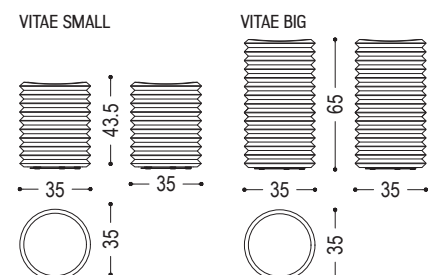

Stool in solid wood of scented cedar or walnut machined from a single block, available in two versions, small and big, and inspired by the classic mechanical screw.

STANDARD VERSION: ERGONOMIC SEAT; AVAILABLE ALSO WITH STRAIGHT TOP, SAME PRICE

CODE	SIZE	A1	A7	A8	A9
VITAE SMALL	Ø 35 x H.43,5	■	■	■	■
VITAE BIG	Ø 35 x H.65	■	■	■	■

AVAILABLE FINISHES:

- A1: walnut with knots
- A7: cedar
- A8: sandblasted cedar
- A9: cedar contract finish, vulcano cedar