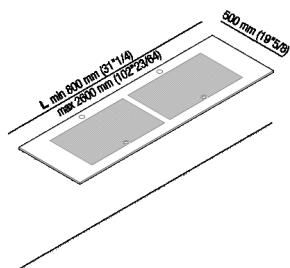

Self-bearing countertop, with 2 recesses,
 provided with under-top brackets
 AELLN0_2

Benedini Associati, Diego Cisi, Andrés Jost,
 2015

Self-bearing washbasin countertop
 characterised by light touch and high
 configurability, with recesses.

Materials

Marble

Corian®

The self-bearing countertop is supported by brackets fixed to the wall. The front edge is chamfered, while the short sides can be chamfered or straight for positioning in a corner or niche. The countertop is made of Corian® white marble (Glacier White) or Carrara white marble, Carnic gray, Marquina black, Alpi green or dark Emperador. The recesses are freely positioned along the whole length of the top complying with the distances from the edges and those between the recesses and they are complete with grill. The basin is not fitted with drain. Designed for waste .MET0569 with concealed waste trap .PLA0456. A wooden "X" non bearing additional side structure is available.

Note: Upon request, and after technical evaluation, other Corian® colours and types of marble are possible. It is available with a minimum length of 80 cm (31" 1/4) and a maximum length of 260 cm (102" 23/64).