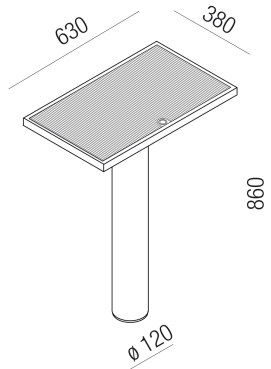

Column washbasin designed for wall-mounted drainage
 Designer: Benedini Associati, 2022

Measurements

Height:	83 cm	32" 43/64 inches
Width:	63 cm	24" 51/64 inches
Diameter:	12 cm	4" 23/32 inches
Depth:	38 cm	14" 61/64 inches

Description

The washbasin in the "Eli" series is an iconic but lightweight piece. The flat surface with its breakwater-grill is also the basin, and the two become a single element. Today, in a simultaneously creative and rigorous sequence, the investigation arrives at the pure essence of the washbasin. Two simple architectural elements that radicalize functions. The entire surface, completely integrated with a breakwater-grill, eliminates the usual basin and emphasizes its dual use as a washbasin and support surface. The piece comes in a wide range of finishes: the top is in white Carrara, grey Carnic, black Marquina or green Alpi marble, the grille is in white or deep caviar Corian®, and the column is in white or dark powder-coated steel.

Main dimensions

Installation notes

Scarico per sifone a bottiglia
Drain for bottle trap

Tap position, recommended height

SEN

H 150 mm

FEZ2 - LIMÓN - MEMORY - MEMORY MIX - SQUARE

H 200 mm