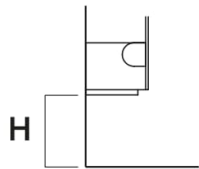

Column washbasin designed for wall-mounted drainage
 Designer: Benedini Associati, 2022

Measurements

Height:	83 cm	32" 43/64 inches
Width:	63 cm	24" 51/64 inches
Diameter:	12 cm	4" 23/32 inches
Depth:	38 cm	14" 61/64 inches

Description

The washbasin in the "Eli" series is an iconic but lightweight piece. The flat surface with its breakwater-grill is also the basin, and the two become a single element. Today, in a simultaneously creative and rigorous sequence, the investigation arrives at the pure essence of the washbasin. Two simple architectural elements that radicalize functions. The entire surface, completely integrated with a breakwater-grill, eliminates the usual basin and emphasizes its dual use as a washbasin and support surface. The piece comes in a wide range of finishes: the top is in white Carrara, grey Carnic, black Marquina or green Alpi marble, the grille is in white or deep caviar Corian®, and the column is in white or dark powder-coated steel.

Main dimensions

Installation notes

Scarico per sifone a bottiglia
Drain for bottle trap

Tap position, recommended height

SEN

H 150 mm

FEZ2 - LIMÓN - MEMORY - MEMORY MIX - SQUARE

H 200 mm

Filo superiore lavabo
Upper edge of wasbasin