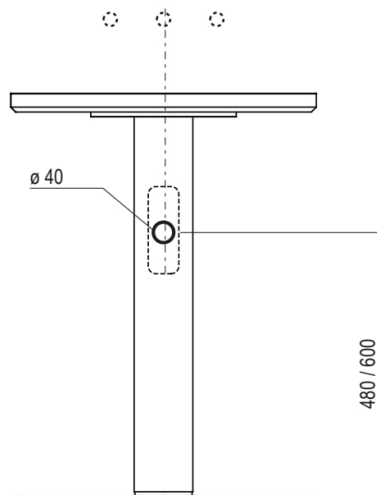

Column washbasin designed for wall-mounted drainage
 Designer: Benedini Associati, 2022

Measurements

Height:	83 cm	32" 43/64 inches
Width:	63 cm	24" 51/64 inches
Diameter:	12 cm	4" 23/32 inches
Depth:	38 cm	14" 61/64 inches

Description

The washbasin in the "Eli" series is an iconic but lightweight piece. The flat surface with its breakwater-grill is also the basin, and the two become a single element. Today, in a simultaneously creative and rigorous sequence, the investigation arrives at the pure essence of the washbasin. Two simple architectural elements that radicalize functions. The entire surface, completely integrated with a breakwater-grill, eliminates the usual basin and emphasizes its dual use as a washbasin and support surface. The piece comes in a wide range of finishes: the top is in white Carrara, grey Carnic, black Marquina or green Alpi marble, the grille is in white or deep caviar Corian®, and the column is in white or dark powder-coated steel.

Main dimensions

Installation notes

Scarico per sifone a bottiglia
Drain for bottle trap

Tap position, recommended height

SEN

H 150 mm

FEZ2 - LIMÓN - MEMORY - MEMORY MIX - SQUARE

H 200 mm

Filo superiore lavabo
Upper edge of wasbasin