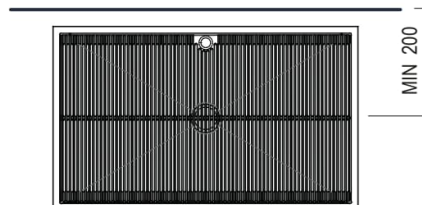

Description

The washbasin in the "Eli" series is an iconic but lightweight piece. The flat surface with its breakwater-grill is also the basin, and the two become a single element. Today, in a simultaneously creative and rigorous sequence, the investigation arrives at the pure essence of the washbasin. Two simple architectural elements that radicalize functions. The entire surface, completely integrated with a breakwater-grill, eliminates the usual basin and emphasizes its dual use as a washbasin and support surface. The piece comes in a wide range of finishes: the top is in white Carrara, grey Carnic, black Marquina or green Alpi marble, the grille is in white or deep caviar Corian®, and the column is in white or dark powder-coated steel.

Main dimensions

Installation notes

Scarico per sifone a bottiglia
Drain for bottle trap

Tap position, recommended height

SEN

H 150 mm

FEZ2 - LIMÓN - MEMORY - MEMORY MIX - SQUARE

H 200 mm