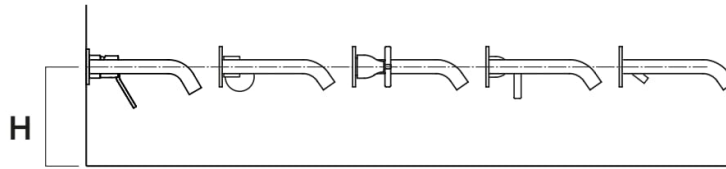

Description

The washbasin in the "Eli" series is an iconic but lightweight piece. The flat surface with its breakwater-grill is also the basin, and the two become a single element. Today, in a simultaneously creative and rigorous sequence, the investigation arrives at the pure essence of the washbasin. Two simple architectural elements that radicalize functions. The entire surface, completely integrated with a breakwater-grill, eliminates the usual basin and emphasizes its dual use as a washbasin and support surface. The piece comes in a wide range of finishes: the top is in white Carrara, grey Carnic, black Marquina or green Alpi marble, the grille is in white or deep caviar Corian®, and the column is in white or dark powder-coated steel.

Main dimensions

Installation notes

Scarico per sifone a bottiglia
Drain for bottle trap

Tap position, recommended height

SEN

H 150 mm

FEZ2 - LIMÓN - MEMORY - MEMORY MIX - SQUARE

H 200 mm

Filo superiore lavabo
Upper edge of wasbasin