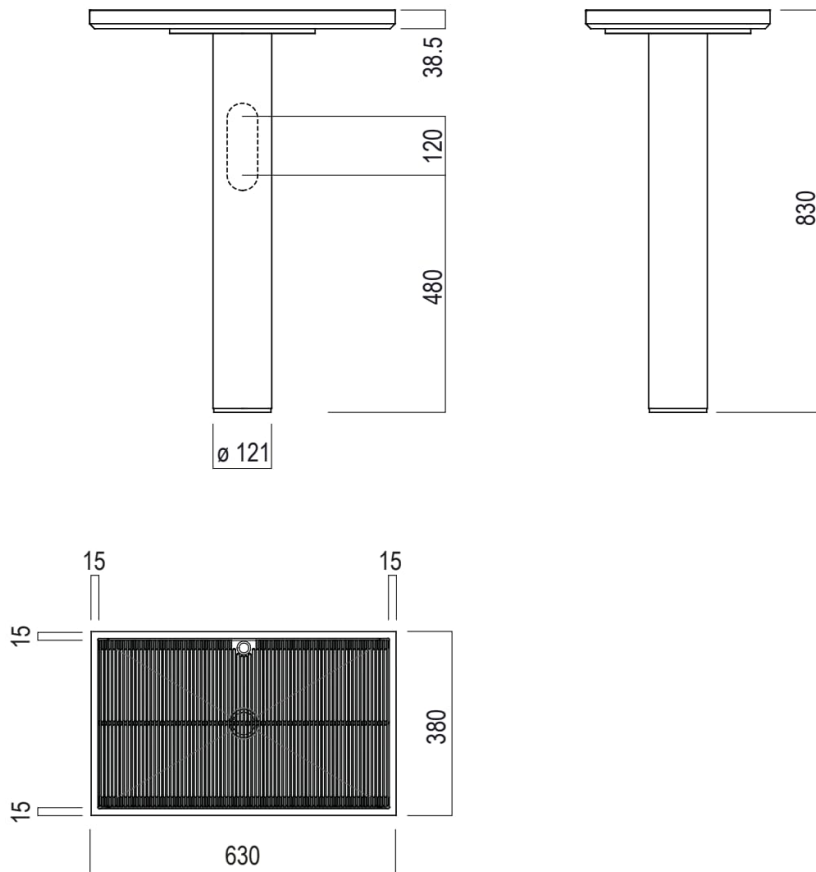

Column washbasin designed for wall-mounted drainage
 Designer: Benedini Associati, 2022

Measurements

Height:	83 cm	32" 43/64 inches
Width:	63 cm	24" 51/64 inches
Diameter:	12 cm	4" 23/32 inches
Depth:	38 cm	14" 61/64 inches

Description

The washbasin in the "Eli" series is an iconic but lightweight piece. The flat surface with its breakwater-grill is also the basin, and the two become a single element. Today, in a simultaneously creative and rigorous sequence, the investigation arrives at the pure essence of the washbasin. Two simple architectural elements that radicalize functions. The entire surface, completely integrated with a breakwater-grill, eliminates the usual basin and emphasizes its dual use as a washbasin and support surface. The piece comes in a wide range of finishes: the top is in white Carrara, grey Carnic, black Marquina or green Alpi marble, the grille is in white or deep caviar Corian®, and the column is in white or dark powder-coated steel.

Main dimensions

Installation notes

Scarico per sifone a bottiglia
Drain for bottle trap

Tap position, recommended height

SEN

H 150 mm

FEZ2 - LIMÓN - MEMORY - MEMORY MIX - SQUARE

H 200 mm

Filo superiore lavabo
Upper edge of wasbasin