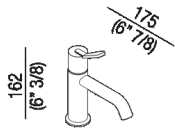

Single-hole mixer tap for washbasin without
 pop-up plug lever
 AFEZ002_

design Benedini Associati, 2018

Top mounted tap for washbasin.

Finishes

-  Chrome
-  Matt white painted
-  Matt black painted

Materials

-  Brass

Single-hole mixer tap for washbasin without pop-up plug lever, including flexible connection hoses

Height:	17.2 cm	6" 3/4 inches
Depth:	17.5 cm	6" 7/8 inches