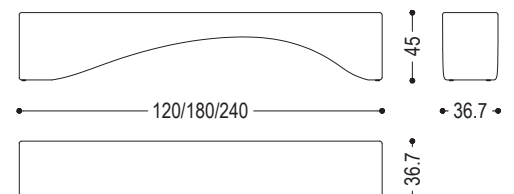

Bench in a single block of scented cedar. Distinguished by its arched shape below the seat that exalts the wood grains and the shades of the natural cedar.

CODE	SIZE	A7	A8	A9
CURVE BENCH 1	W.120 x D.36,7 x H.45	■	■	■
CURVE BENCH	W.180 x D.36,7 x H.45	■	■	■
CURVE BENCH 2	W.240 x D.36,7 x H.45	■	■	■

AVAILABLE FINISHES:

- **A7:** cedar
- **A8:** sandblasted cedar
- **A9:** cedar contract finish, vulcano cedar