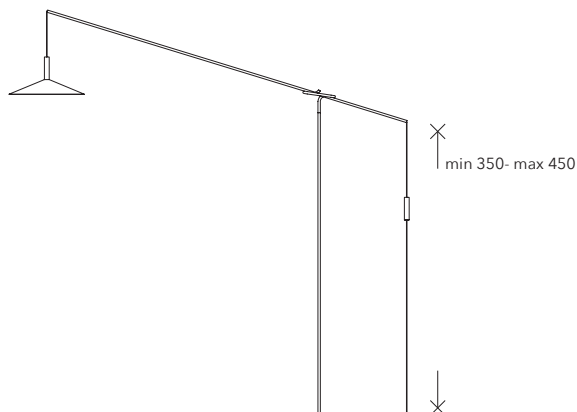

### 1907-90 CANOPY TYPE C

Mounting: a soffitto / ceiling  
Environment: Indoor - IP20  
Materials: Metallo / Metal  
Voltage: 220-240V 50/60Hz  
Lighting Control: Dimmable 0-10V

1907-10

L212 x Ø40 x H226