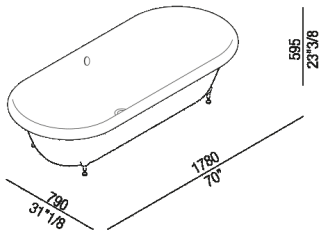

Built-in bathtub with waste and overflow connection in chrome finish
AVAS0968ZZ_

Benedini Associati, 2010

Built-in bathtub in Cristalplant® biobased inspired by the forms of the past.

Finishes

- White
- Brushed burnished
- Brushed
- Chrome

Materials

- Cristalplant® biobased
- Brass

Classical built-in unit bathtub made from Cristalplant® biobased. Supplied with external waste and external overflow connection .MET1516 and .MET6500R for built-in bathtub (available chrome, brushed chrome or brushed burnished finish).

Height:	59.5 cm	23" 3/8 inches
Length:	178 cm	70" inches
Weight:	54 kg	119 lbs
Depth:	79 cm	31" 1/8 inches
Capacity:	270 l	71 gal
Packaging:	88 x 187 x 80 cm	34" 5/8 x 73" 3/8 x 31" 4/8 inches
Total weight:	99 kg	218 lbs