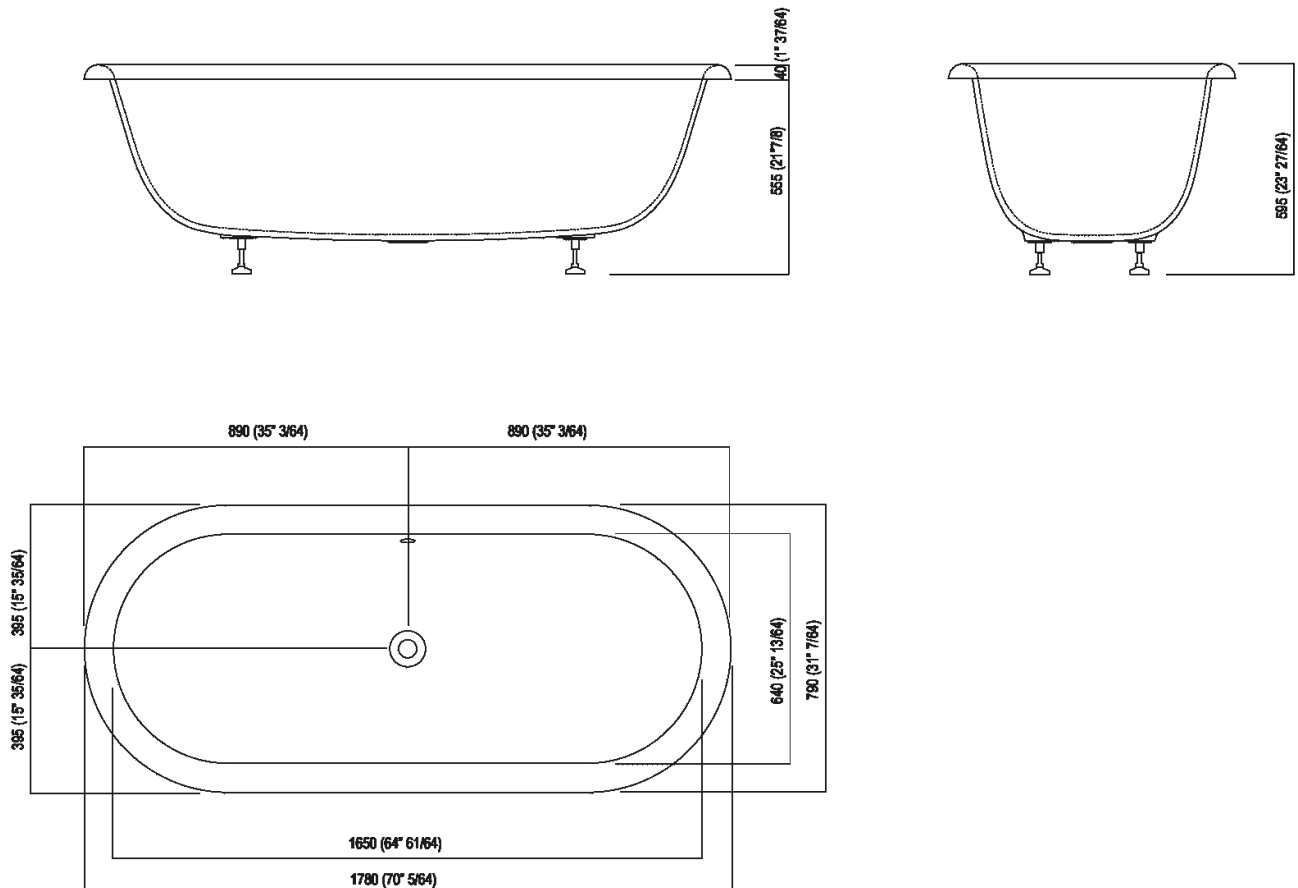

Built-in bathtub with waste and overflow connection in chrome finish  
 AVAS0968ZZ\_

Benedini Associati, 2010

Built-in bathtub in Cristalplant® biobased inspired by the forms of the past.

**Finishes**

-  White
-  Brushed burnished
-  Brushed
-  Chrome

**Materials**

-  Cristalplant® biobased
-  Brass

Classical built-in unit bathtub made from Cristalplant® biobased. Supplied with external waste and external overflow connection .MET1516 and .MET6500R for built-in bathtub (available chrome, brushed chrome or brushed burnished finish).

Height:	59.5 cm	23" 3/8 inches
Length:	178 cm	70" inches
Weight:	54 kg	119 lbs
Depth:	79 cm	31" 1/8 inches
Capacity:	270 l	71 gal
Packaging:	88 x 187 x 80 cm	34" 5/8 x 73" 3/8 x 31" 4/8 inches
Total weight:	99 kg	218 lbs

Main dimensions

Dimensions for waste