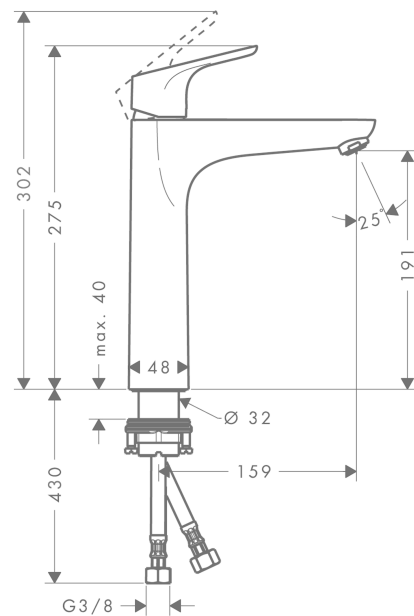

Focus

Single lever basin mixer 190 without waste set

Surfaces: **Chrome** Article Number: **31518000**

Description

product features

- ComfortZone 190
- projection 159 mm
- spray type: normal spray
- maximum flow rate at 3 bar: 5 l/min
- ceramic cartridge
- temperature limitation adjustable
- suitable for continuous flow water heaters
- connection type: G 3/8 connections
- connection dimension: DN15

Technology

Product image

Scale drawing

Flowchart