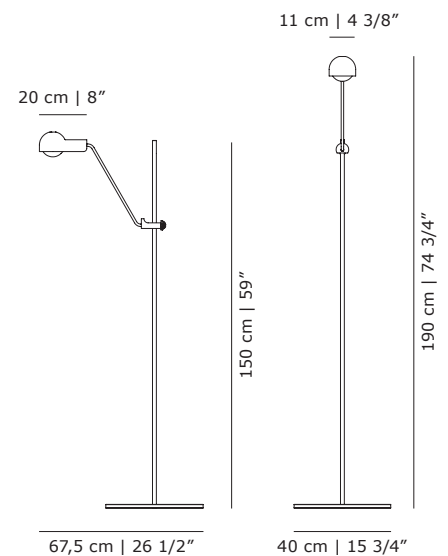

DELIVERY

Lead time	Stock (if backorder: 20 weeks)