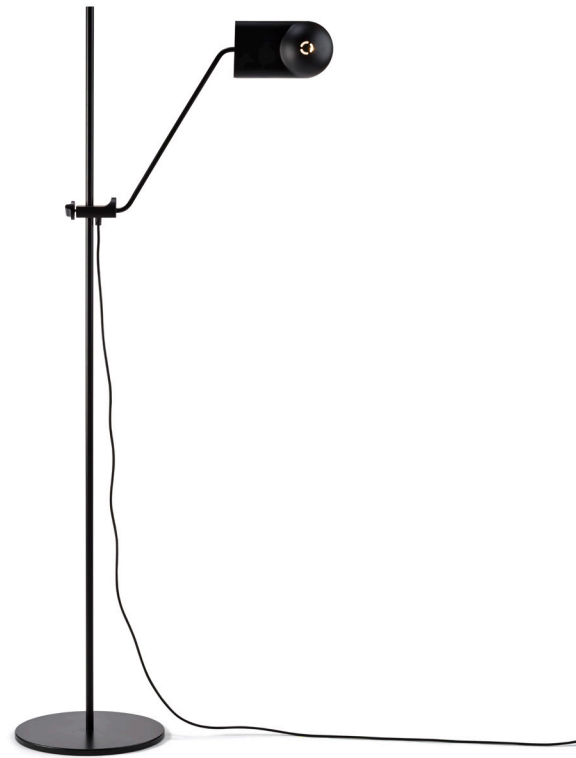

## Domo floor

**Design** Joe Colombo

**Year** 1965

### Joe Colombo

Prolific Italian architect and designer Joe Colombo, born Cesare Colombo, believed in democratic and functional design, meant to be used in many different ways - all for the benefit of the user. Ahead of his time, Colombo relied on emerging material and the latest technologies to design futuristic "machines for living", many of which have become icons for a new way of living.

The Domo lamp was originally designed by Italian designer Joe Colombo in 1965. Back then he designed three lamps based on the same core shape. Known for his democratic and functional design, his flexible and convertible furniture meant to be used in many different ways - all to the benefit of the user.

#### PRODUCT DATA

Design	Joe Colombo. 1965
Product type	Floor lamp
Environment	Indoor
Materials	Steel with black powder coating
Cord	3,5m black PVC cord with on/off switch
Light source	E27 Globe, 28W max (not included)
Certifications	CE