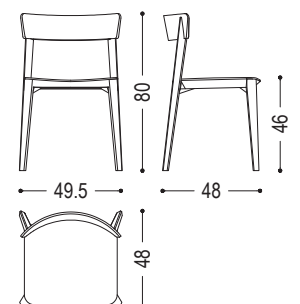

Chair entirely made of solid wood.

CODE	SIZE	A1	A2	A3	A4
MIA WOOD	W.49,5 D.48 H.46/80	■	■	■	■

AVAILABLE FINISHES:

A1: walnut without knots, elm

A2: oak without knots, cherry, maple

A3: oak without knots finish: whitened, mystic black, neutro

A4: oak without knots pigmented: ash grey, white milk, total black