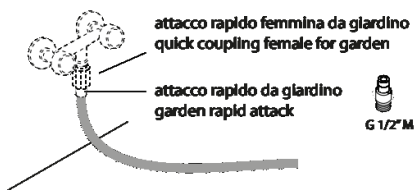

Freestanding shower with support in black anodized aluminum and basement in dark grey Cementoskin® (coloured concrete paste). Water adduction elements are realized in POM, plastic material in black finish. The flexible hose, in black PVC, is completed with rapid garden connection. The shower only foresees the flow regulation.

Height:	233 cm	91" 47/64 inches
Diameter:	34.4 cm	13" 35/64 inches

Main dimensions

**Wall predisposition**

**A** rubinetto da giardino  
 garden tap

**B** rubinetto acqua calda fredda  
 hot and cold water tap

 I rubinetti A e B raffigurati non sono forniti  
 The taps A and B shown in are not supplied