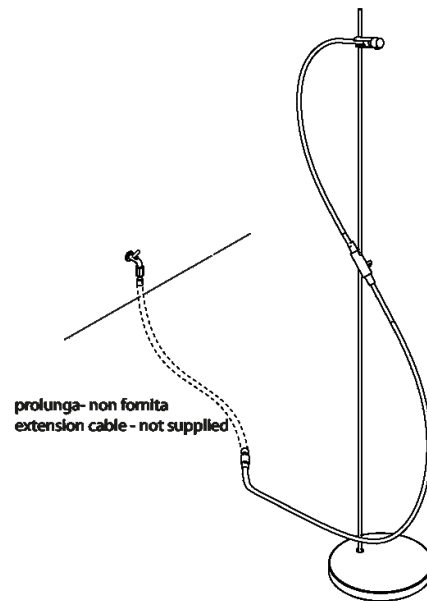

Freestanding shower with support in black anodized aluminum and basement in dark grey Cementoskin® (coloured concrete paste). Water adduction elements are realized in POM, plastic material in black finish. The flexible hose, in black PVC, is completed with rapid garden connection. The shower only foresees the flow regulation.

Height:	233 cm	91" 47/64 inches
Diameter:	34.4 cm	13" 35/64 inches

Main dimensions

**Wall predisposition**

**A** rubinetto da giardino  
 garden tap

**B** rubinetto acqua calda fredda  
 hot and cold water tap

 I rubinetti A e B raffigurati non sono forniti  
 The taps A and B shown in are not supplied