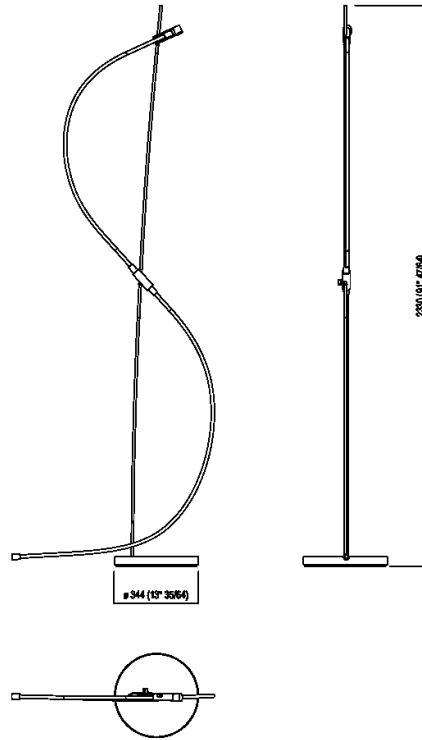

Shower for outdoor spaces  
 ADOC1631

Benedini Associati, 2019

Outdoor free-standing shower.

**Finishes**

-  Black anodised
-  Black
-  Cementoskin® dark grey

**Materials**

-  Aluminium
-  Plastic
-  Concrete

Freestanding shower with support in black anodized aluminum and basement in dark grey Cementoskin® (coloured concrete paste). Water adduction elements are realized in POM, plastic material in black finish. The flexible hose, in black PVC, is completed with rapid garden connection. The shower only foresees the flow regulation.

Height:	233 cm	91" 47/64 inches
Diameter:	34.4 cm	13" 35/64 inches

Main dimensions

**Wall predisposition**

**A** rubinetto da giardino  
 garden tap

**B** rubinetto acqua calda fredda  
 hot and cold water tap

 I rubinetti A e B raffigurati non sono forniti  
 The taps A and B shown in are not supplied