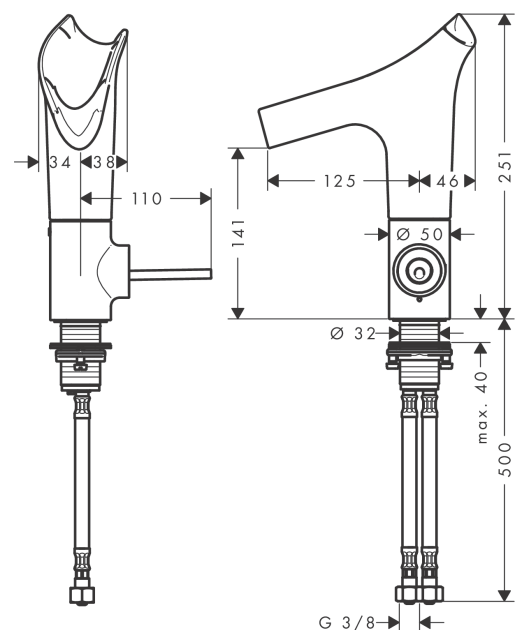

**AXOR Starck V**  
**Single lever basin mixer 140 with glass spout and waste set - diamond cut**  
 Surfaces: **Chrome** Article Number: **12122000**

**product features**

- consists of: single lever basin mixer, waste set
- ComfortZone 140
- projection: 125 mm
- swivel range adjustable in 3 steps 95°, 120° or 360°
- spray type: laminar spray
- EasyClick connection between body and spout with SafetyStop-function
- Spout is dishwasher safe
- material spout: crystal glass
- maximum flow rate at 3 bar: 4 l/min
- joystick ceramic cartridge
- non-closing waste set
- connection type: G 3/8 connections
- connection dimension: DN15
- handle can be positioned on the right or left
- handle position on the side: bottom-side at the base body (not suitable for wash bowls)

**Technology**

**Product image**

**Scale drawing**

**AXOR Starck V**  
**Single lever basin mixer 140 with glass spout and waste set - diamond cut**  
Surfaces: **Chrome** Article Number: **12122000**