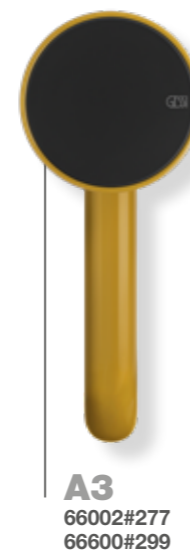

ACCESSORIES  
FLUSH PLATES

**FINOX BRUSHED  
NICKEL**

ACCESSORIES  
FLUSH PLATES

**NICKEL PVD**

# ACCENT

Overview of the different potential combinations of Glossy Ochre, Brass Brushed and Matte Black finishes and their interchangeable decorative elements. The combination of numbers and letters simplifies the choice for designed products.

Overview delle diverse combinazioni possibili tra le finiture Ocra, Brass Brushed e Matte Black e i rispettivi inserti intercambiabili. L'abbinamento tra i numeri e le lettere semplifica la scelta per i prodotti disegnati.

B

708

COPPER  
BRUSHED PVD

C

706

BLACK  
METAL PVD