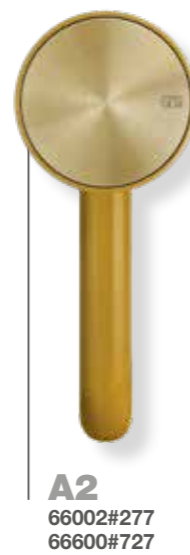

ACCENT

Overview of the different potential combinations of Glossy Ochre, Brass Brushed and Matte Black finishes and their interchangeable decorative elements. The combination of numbers and letters simplifies the choice for designed products.

Overview delle diverse combinazioni possibili tra le finiture Ocra, Brass Brushed e Matte Black e i rispettivi inserti intercambiabili. L'abbinamento tra i numeri e le lettere semplifica la scelta per i prodotti disegnati.